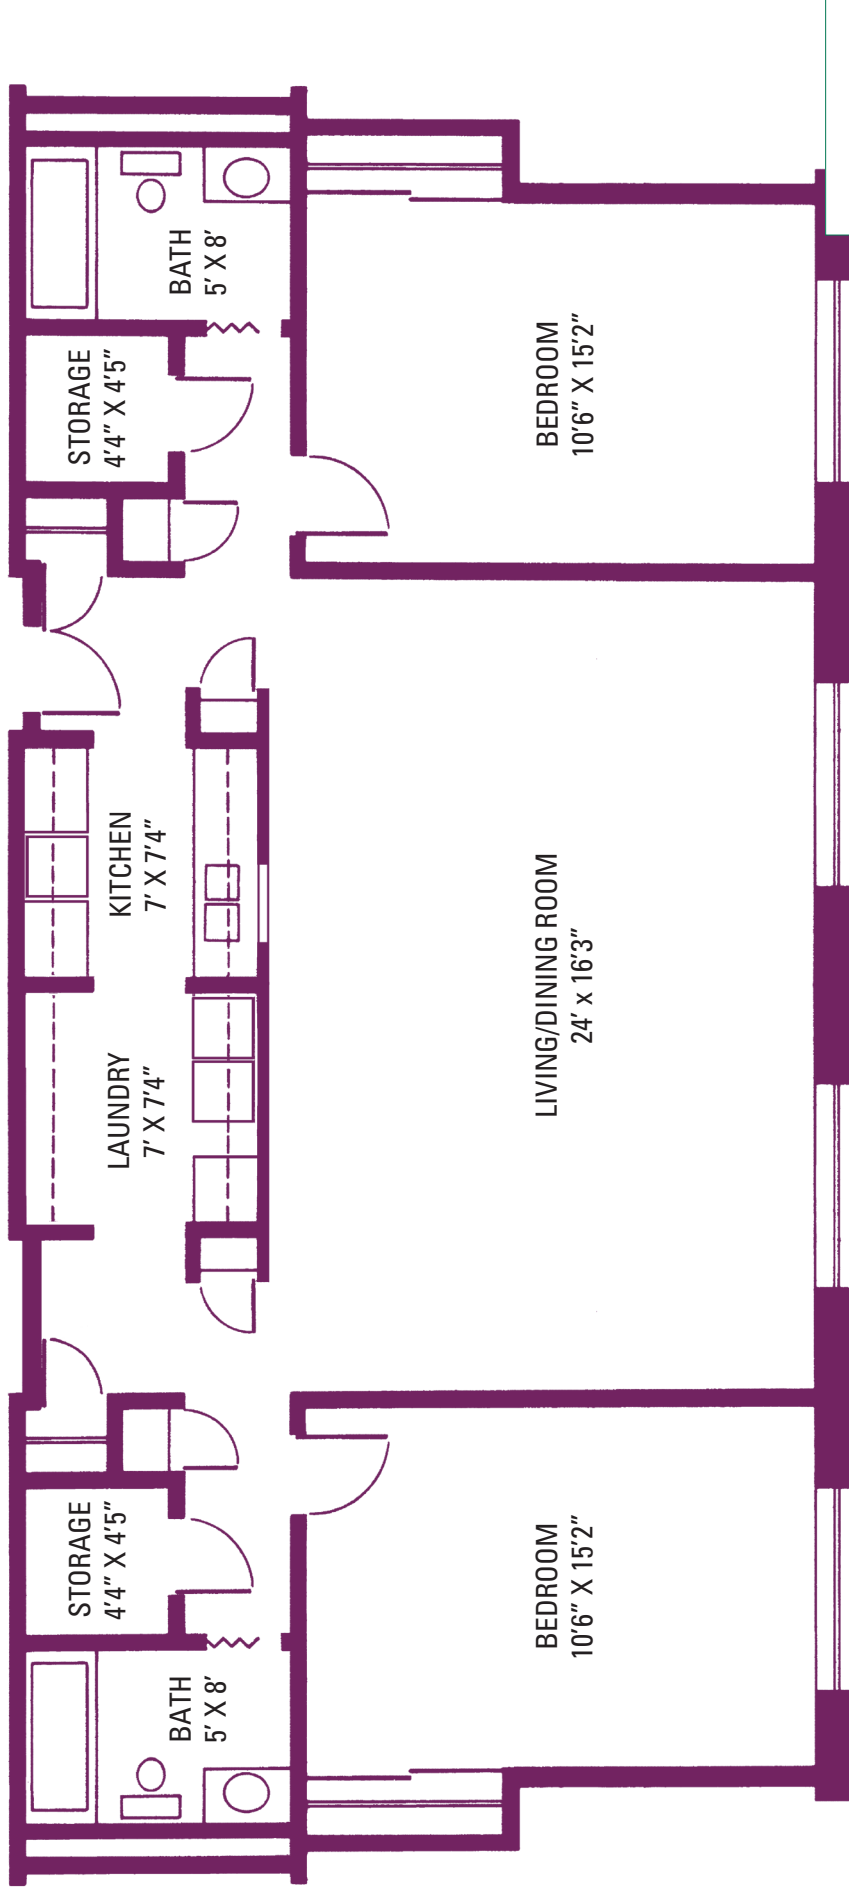

Retirement Living at its Best

The Pattison - One-Bedroom Apartment (BI)

555 square feet

Beechwood

2218 Burdett Avenue • Troy, NY 12180

(518) 274-0037 • fax (518) 274-5407

eddyseniorliving.com/Beechwood

Beechwood

(518) 274-0037 • fax (518) 274-5407

eddy seniorliving.com/Beechwood

Beechwood

AN EDDY RETIREMENT COMMUNITY

Retirement Living at its Best

The Van Buren - Two-Bedroom Apartment (F)

1,110 square feet

Beechwood