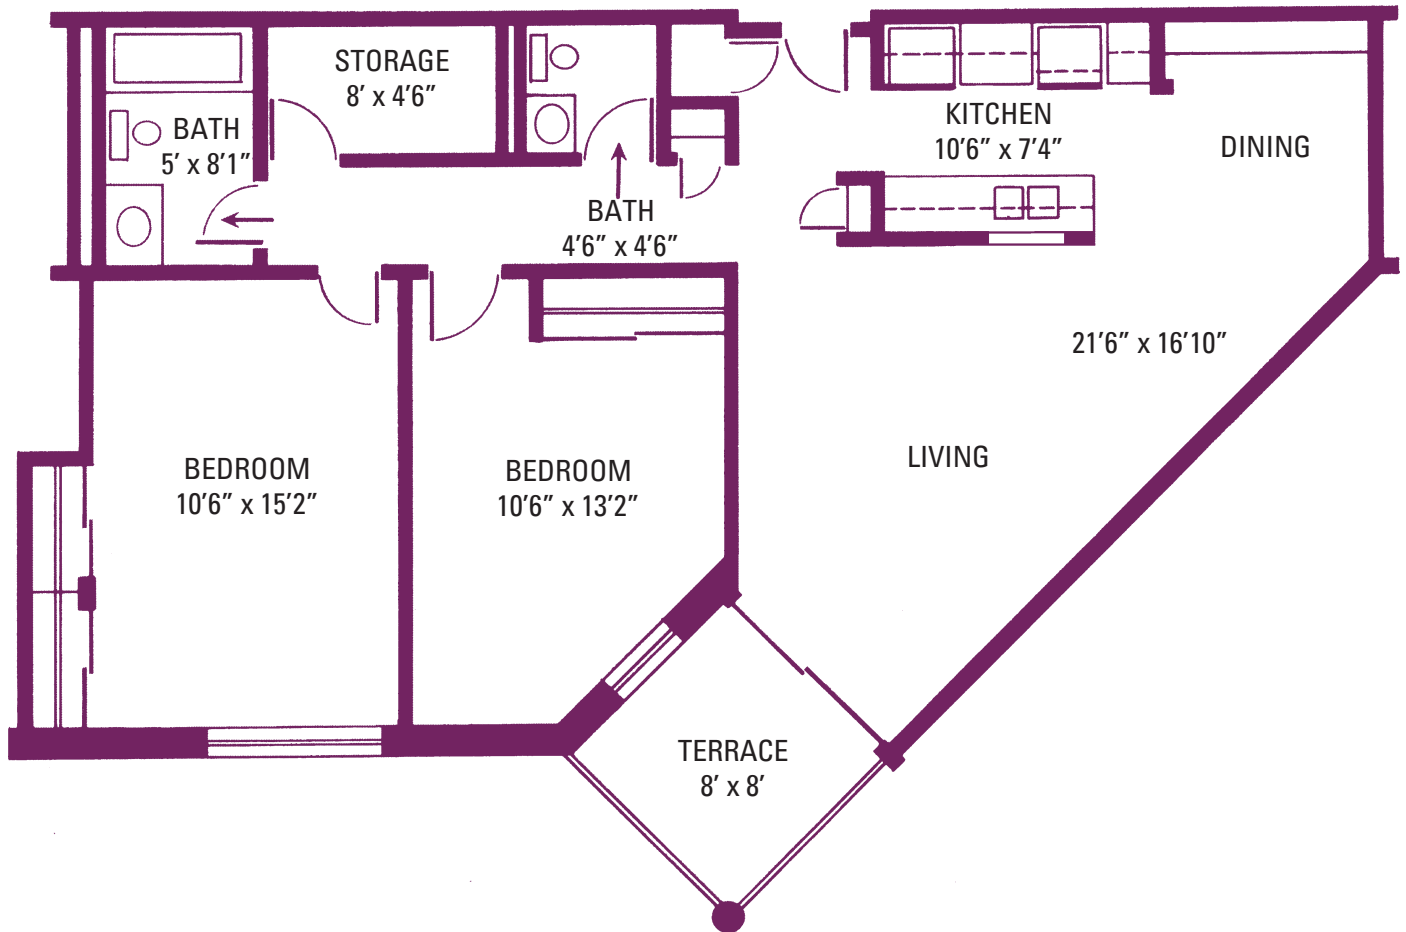

eddyseniorliving.com/Beechwood

Beechwood

AN EDDY RETIREMENT COMMUNITY

Retirement Living at its Best

The Cluett - One-Bedroom Double Window Apartment (BII)

555 square feet

Beechwood

2218 Burdett Avenue • Troy, NY 12180

(518) 274-0037 • fax (518) 274-5407

eddyseniorliving.com/Beechwood

Beechwood

AN EDDY RETIREMENT COMMUNITY

Retirement Living at its Best

The Garfield - One-Bedroom Apartment with Den (C)

807 square feet

Beechwood

2218 Burdett Avenue • Troy, NY 12180

(518) 274-0037 • fax (518) 274-5407

eddyseniorliving.com/Beechwood

The Poestenkill - Two-Bedroom Apartment (D)

848 square feet

Beechwood

2218 Burdett Avenue • Troy, NY 12180