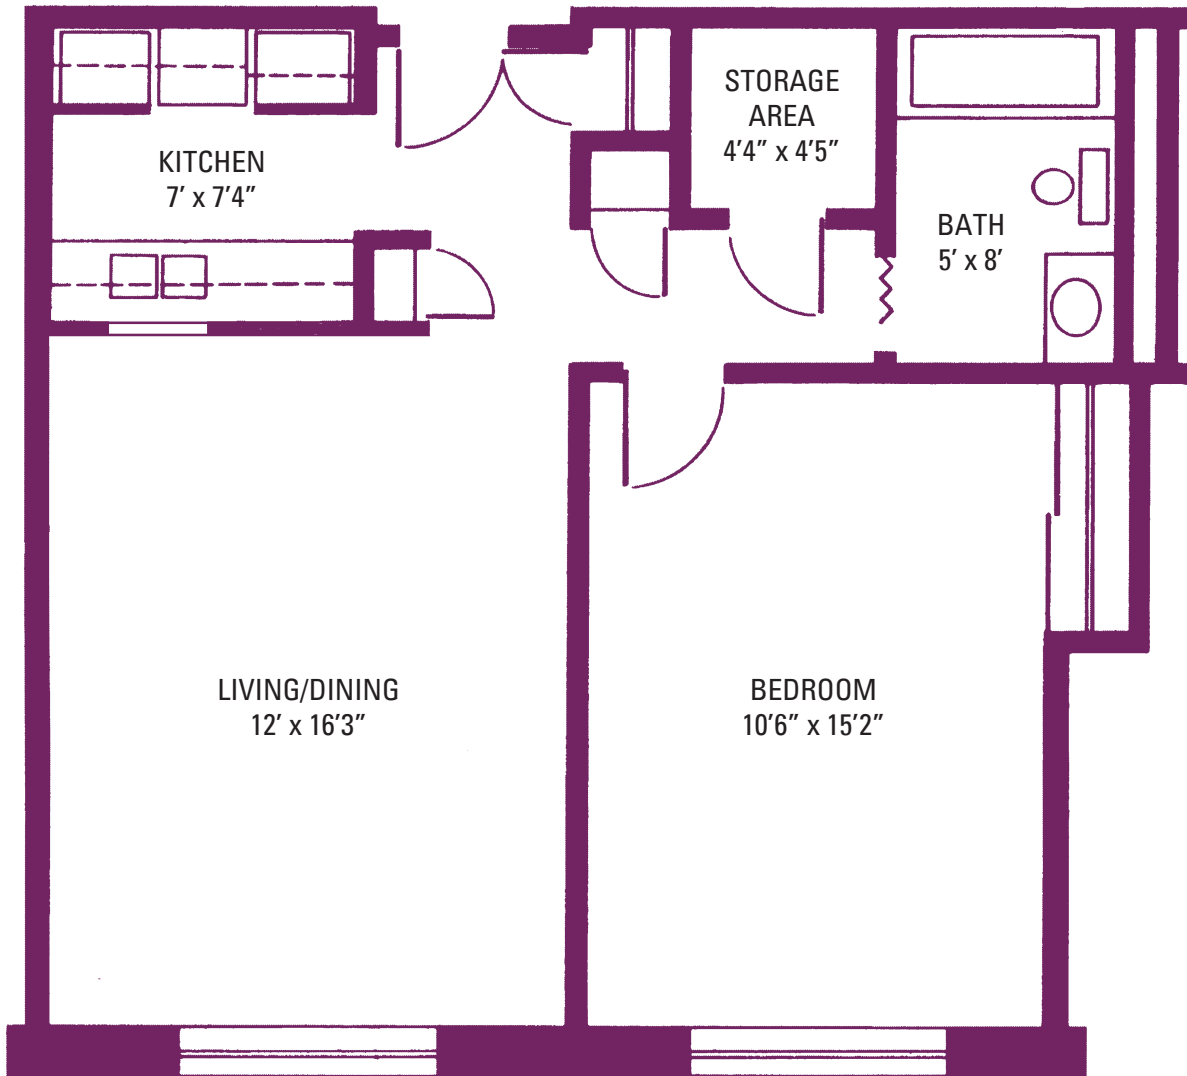

The Willard - One-Bedroom Apartment (A)

514 square feet

Beechwood

2218 Burdett Avenue • Troy, NY 12180

(518) 274-0037 • fax (518) 274-5407

eddyseniorliving.com/Beechwood

Beechwood

AN EDDY RETIREMENT COMMUNITY

Retirement Living at its Best

The Pattison - One-Bedroom Apartment (BI)

555 square feet

Beechwood

2218 Burdett Avenue • Troy, NY 12180

(518) 274-0037 • fax (518) 274-5407

eddyseniorliving.com/Beechwood

Beechwood

AN EDDY RETIREMENT COMMUNITY

Retirement Living at its Best

The Cluett - One-Bedroom Corner Apartment (BIII)

555 square feet

Beechwood

2218 Burdett Avenue • Troy, NY 12180

(518) 274-0037 • fax (518) 274-5407

eddyseniorliving.com/Beechwood

Beechwood

AN EDDY RETIREMENT COMMUNITY

Retirement Living at its Best

The Cluett - One-Bedroom Double Window Apartment (BII)

555 square feet

Beechwood

2218 Burdett Avenue • Troy, NY 12180