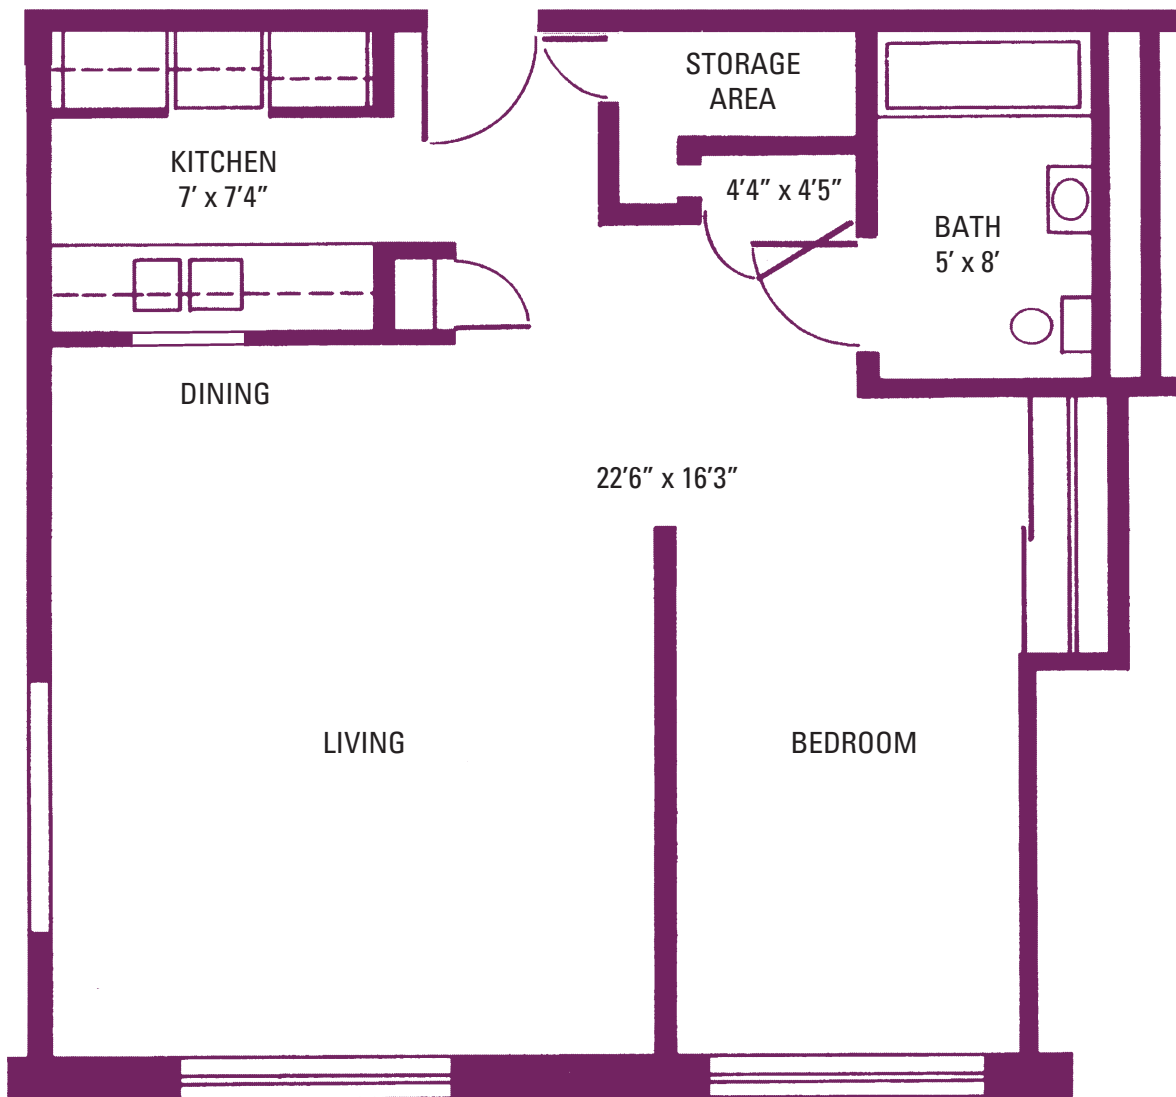

The Willard - One-Bedroom Apartment (A)

514 square feet

Beechwood

2218 Burdett Avenue • Troy, NY 12180

(518) 274-0037 • fax (518) 274-5407

eddyseniorliving.com/Beechwood

Beechwood

AN EDDY RETIREMENT COMMUNITY

Retirement Living at its Best

The Pattison - One-Bedroom Apartment (BI)

555 square feet

Beechwood

2218 Burdett Avenue • Troy, NY 12180

(518) 274-0037 • fax (518) 274-5407

eddyseniorliving.com/Beechwood

Beechwood

AN EDDY RETIREMENT COMMUNITY

Retirement Living at its Best

The Cluett - One-Bedroom Corner Apartment (BIII)

555 square feet

Beechwood

2218 Burdett Avenue • Troy, NY 12180

(518) 274-0037 • fax (518) 274-5407

eddyseniorliving.com/Beechwood

Beechwood

AN EDDY RETIREMENT COMMUNITY

Retirement Living at its Best

The Cluett - One-Bedroom Double Window Apartment (BII)

555 square feet

Beechwood

2218 Burdett Avenue • Troy, NY 12180