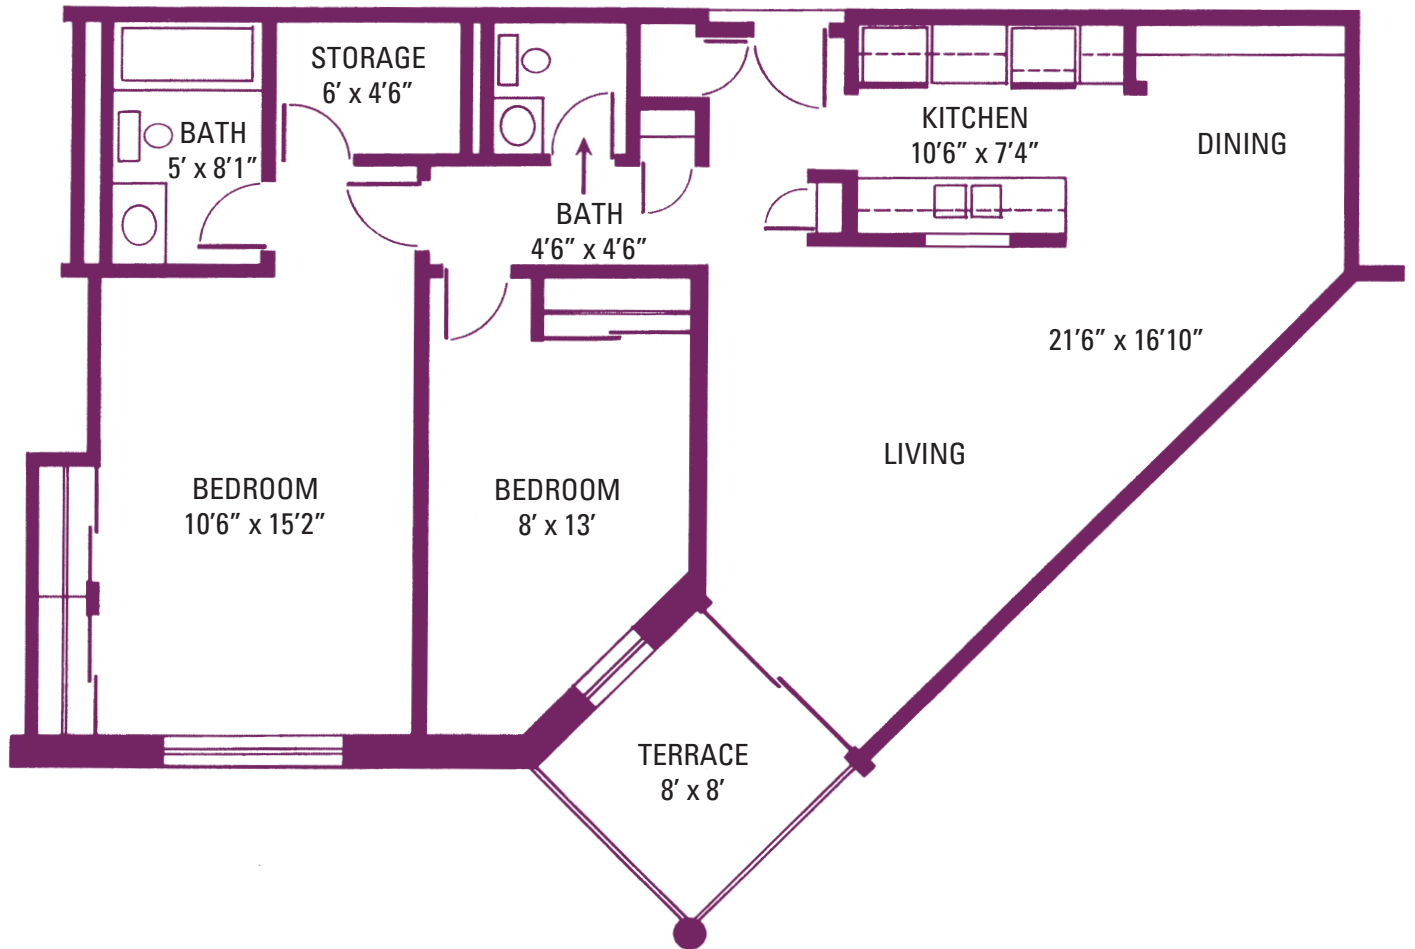

eddyseniorliving.com/Beechwood

Beechwood

AN EDDY RETIREMENT COMMUNITY

Retirement Living at its Best

The Cluett - One-Bedroom Double Window Apartment (BII)

555 square feet

Beechwood

2218 Burdett Avenue • Troy, NY 12180

(518) 274-0037 • fax (518) 274-5407

eddyseniorliving.com/Beechwood

Beechwood

AN EDDY RETIREMENT COMMUNITY

Retirement Living at its Best

The Garfield - One-Bedroom Apartment with Den (C)

807 square feet

Beechwood

2218 Burdett Avenue • Troy, NY 12180

(518) 274-0037 • fax (518) 274-5407

eddyseniorliving.com/Beechwood

The Poestenkill - Two-Bedroom Apartment (D)

848 square feet

Beechwood

2218 Burdett Avenue • Troy, NY 12180