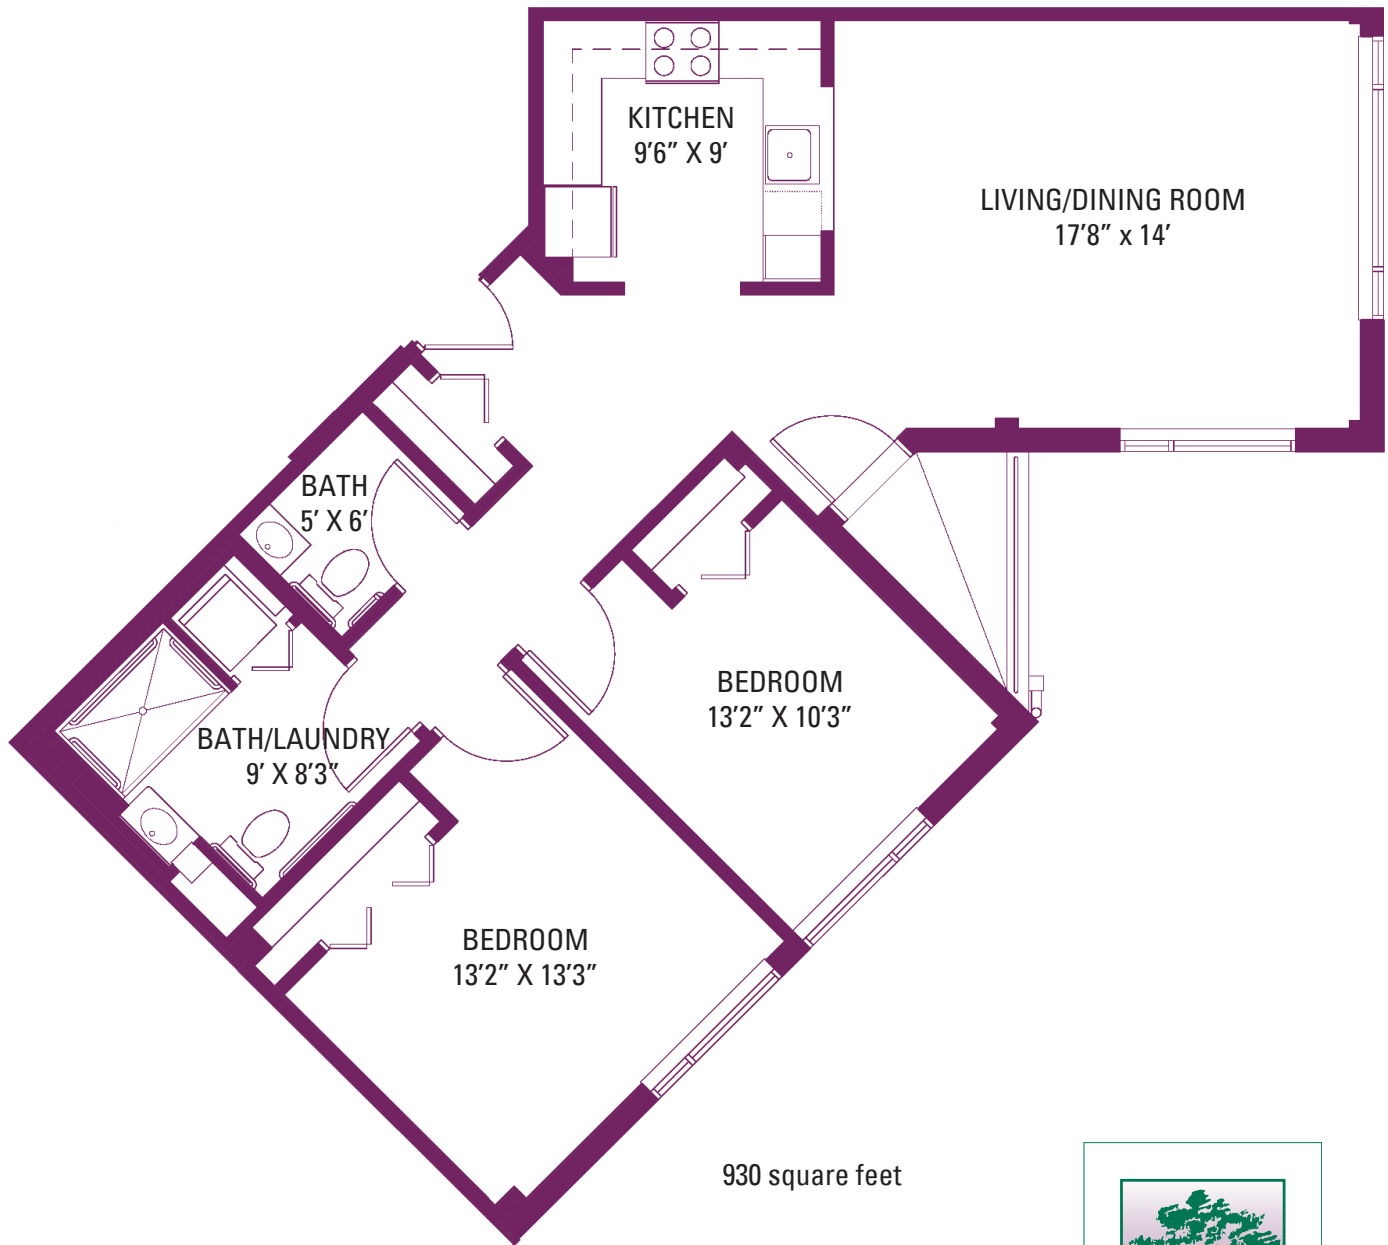

(518) 274-0037 • fax (518) 274-5407

eddyseniorliving.com/Beechwood

Beechwood

AN EDDY RETIREMENT COMMUNITY

Retirement Living at its Best

The Rensselaer - Two-Bedroom Apartment (E)

Beechwood

2218 Burdett Avenue • Troy, NY 12180

(518) 274-0037 • fax (518) 274-5407

eddy seniorliving.com/Beechwood

Beechwood

AN EDDY RETIREMENT COMMUNITY

Retirement Living at its Best

The Van Buren - Two-Bedroom Apartment (F)

1,110 square feet

Beechwood