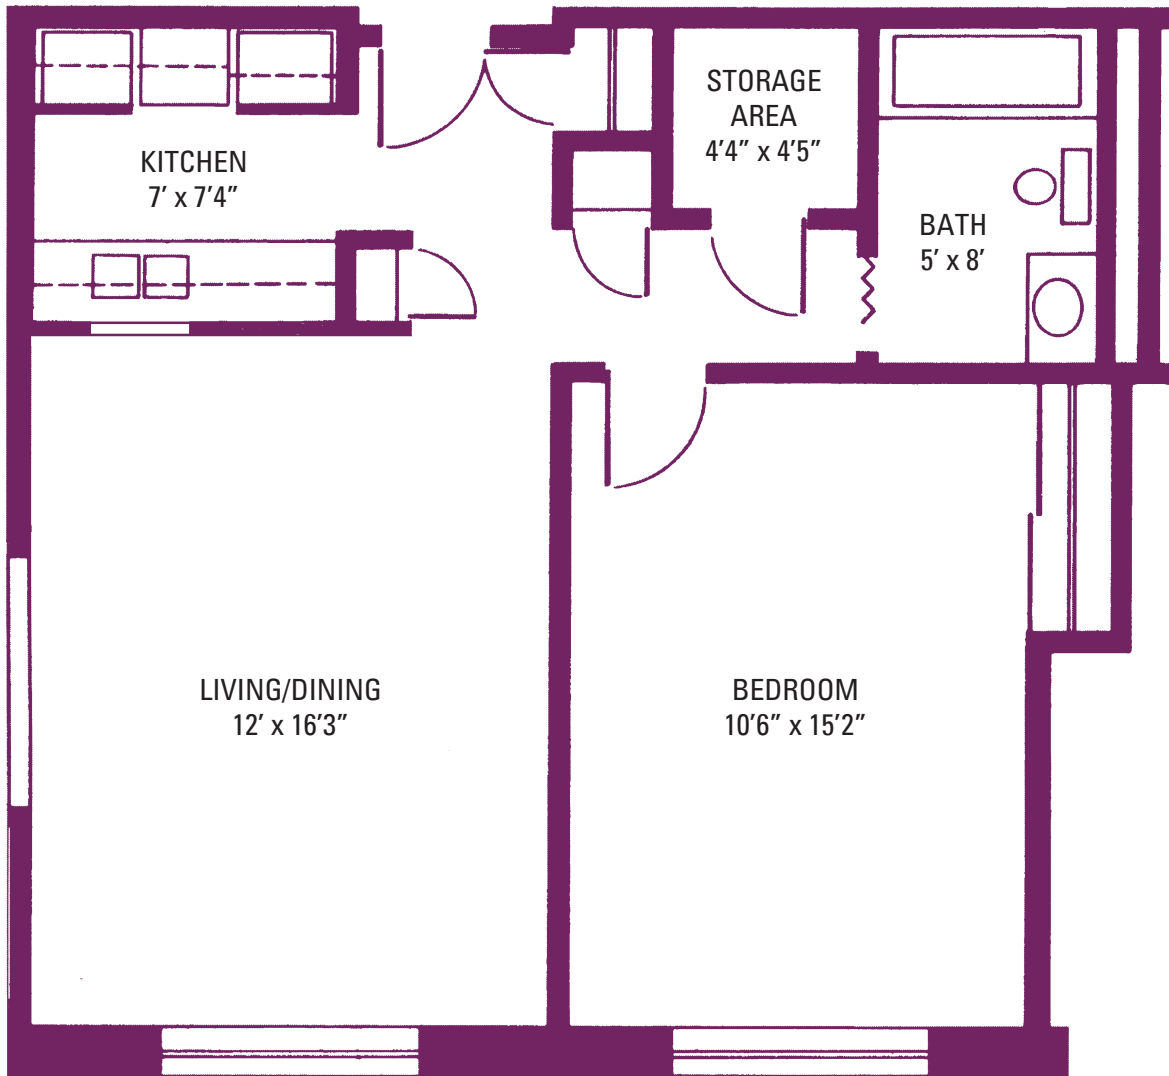

Retirement Living at its Best

The Pattison - One-Bedroom Apartment (BI)

555 square feet

Beechwood

2218 Burdett Avenue • Troy, NY 12180

(518) 274-0037 • fax (518) 274-5407

eddyseniorliving.com/Beechwood

Beechwood

AN EDDY RETIREMENT COMMUNITY

Retirement Living at its Best

The Cluett - One-Bedroom Corner Apartment (BIII)

555 square feet

Beechwood

2218 Burdett Avenue • Troy, NY 12180

(518) 274-0037 • fax (518) 274-5407

eddyseniorliving.com/Beechwood

Beechwood

AN EDDY RETIREMENT COMMUNITY

Retirement Living at its Best

The Cluett - One-Bedroom Double Window Apartment (BII)

555 square feet

Beechwood

2218 Burdett Avenue • Troy, NY 12180