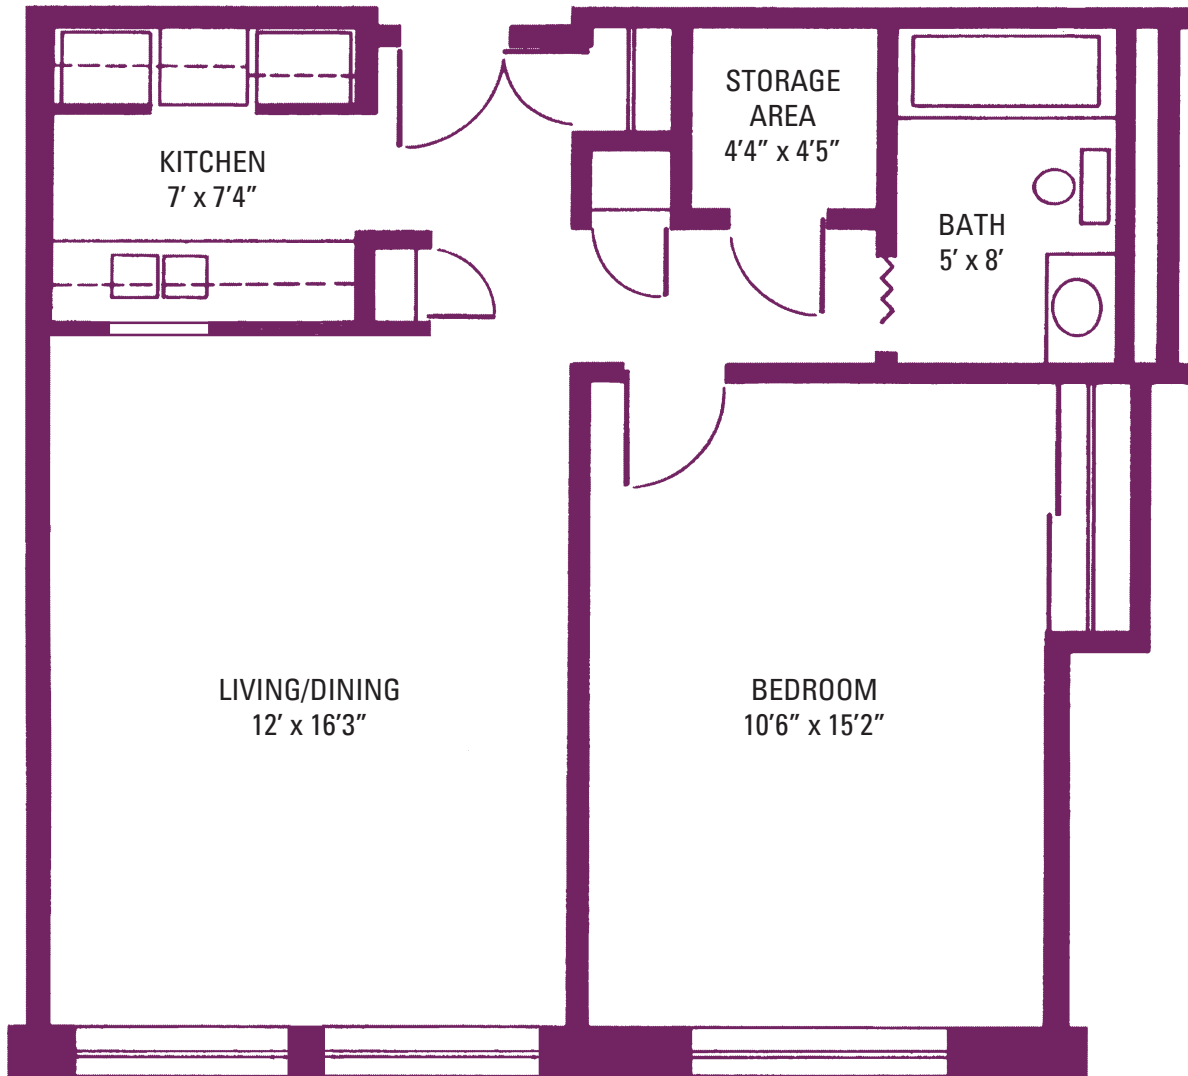

eddyseniorliving.com/Beechwood

Beechwood

AN EDDY RETIREMENT COMMUNITY

Retirement Living at its Best

The Cluett - One-Bedroom Double Window Apartment (BII)

555 square feet

Beechwood

2218 Burdett Avenue • Troy, NY 12180

(518) 274-0037 • fax (518) 274-5407

eddyseniorliving.com/Beechwood

Beechwood

AN EDDY RETIREMENT COMMUNITY

Retirement Living at its Best

The Garfield - One-Bedroom Apartment with Den (C)

807 square feet

Beechwood

2218 Burdett Avenue • Troy, NY 12180

(518) 274-0037 • fax (518) 274-5407

eddyseniorliving.com/Beechwood

The Poestenkill - Two-Bedroom Apartment (D)

848 square feet

Beechwood

2218 Burdett Avenue • Troy, NY 12180