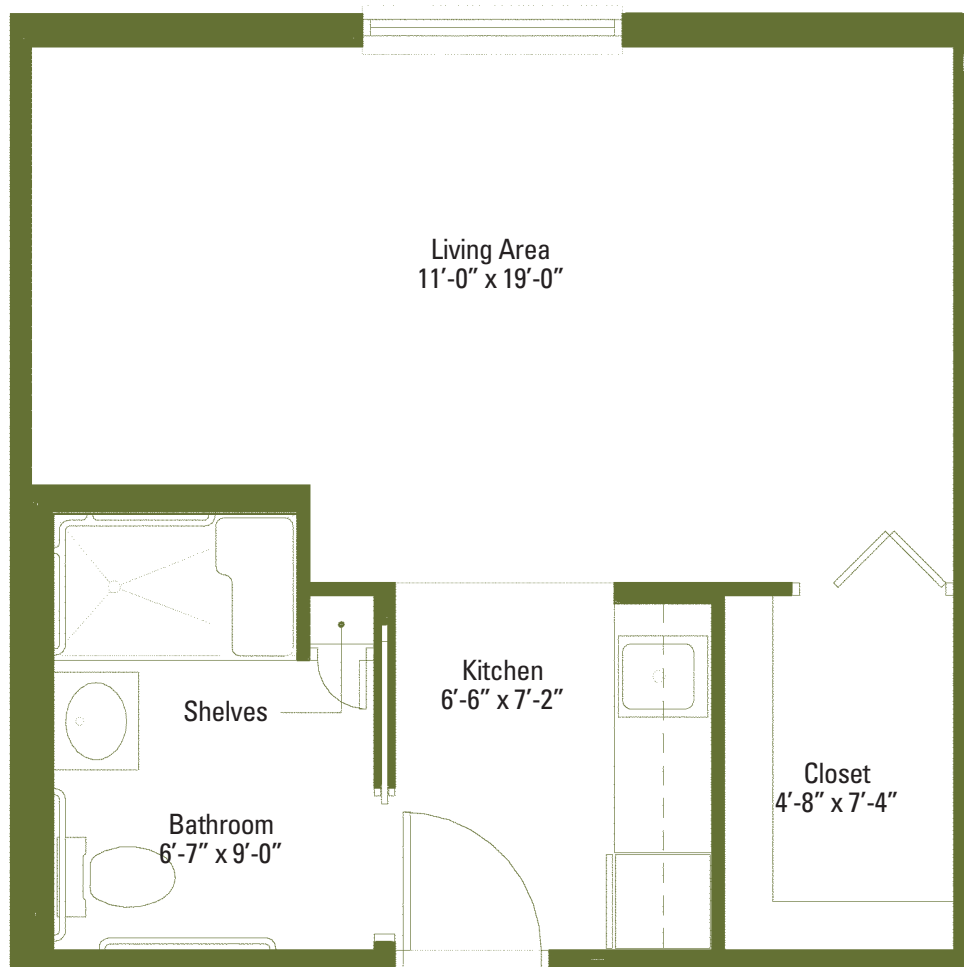

The Balsam

The Terrace at Eddy Memorial

Approximate Area - 405 sq. ft.

A Distinctive Assisted Living Community

The Birch

The Terrace at Eddy Memorial

Approximate Area - 345 sq. ft.

A Distinctive Assisted Living Community

The Maple

The Terrace at Eddy Memorial

Approximate Area - 340 sq. ft.

A Distinctive Assisted Living Community

The Oak

The Terrace at Eddy Memorial

Approximate Area - 860 sq. ft.

A Distinctive Assisted Living Community

The Spruce

The Terrace at Eddy Memorial

Approximate Area - 400 sq. ft.

A Distinctive Assisted Living Community

The Willow

The Terrace at Eddy Memorial

Approximate Area - 415 sq. ft.

The Terrace 
at Eddy Memorial