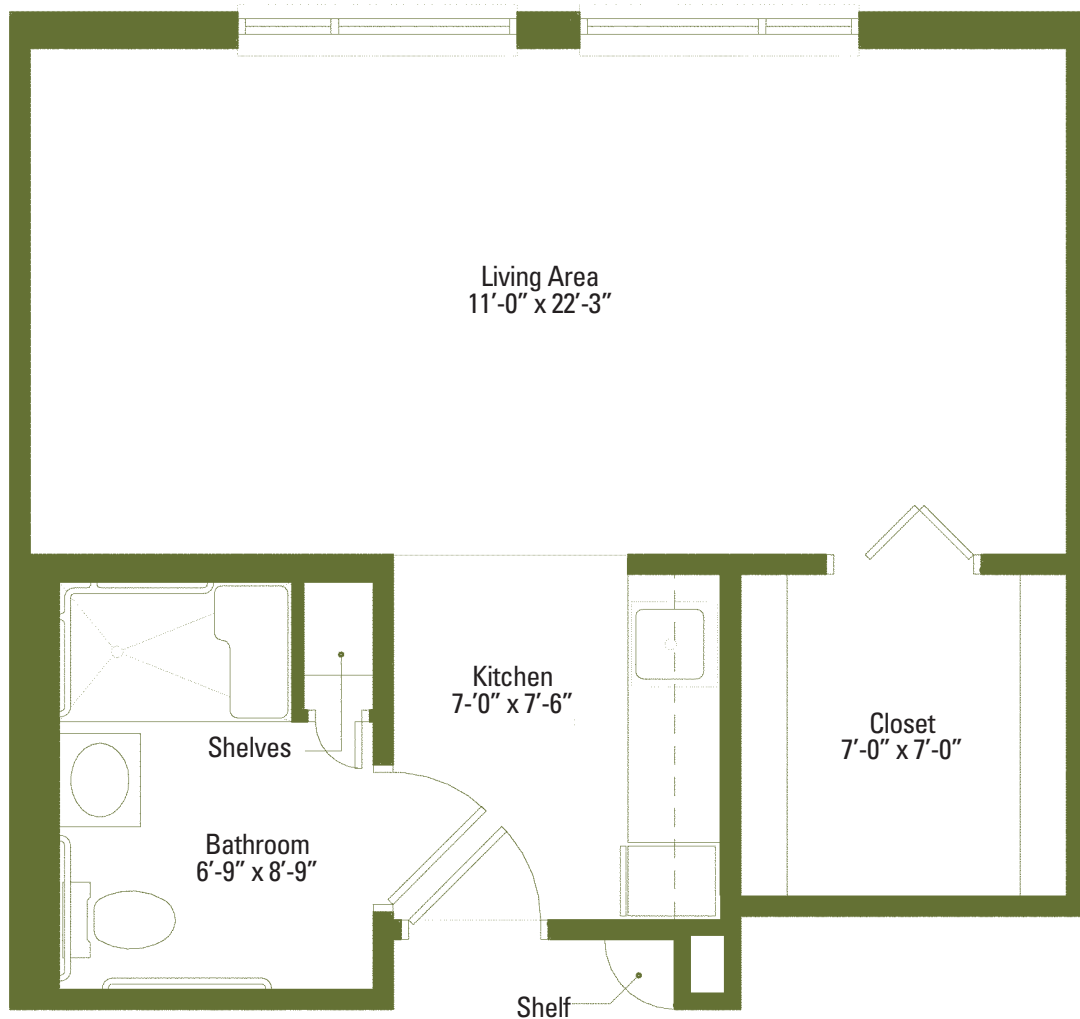

The Balsam

The Terrace at Eddy Memorial

Approximate Area - 405 sq. ft.

A Distinctive Assisted Living Community

The Birch

The Terrace at Eddy Memorial

Approximate Area - 345 sq. ft.

A Distinctive Assisted Living Community

The Maple

The Terrace at Eddy Memorial

Approximate Area - 340 sq. ft.

A Distinctive Assisted Living Community

The Oak

The Terrace at Eddy Memorial

Approximate Area - 860 sq. ft.

A Distinctive Assisted Living Community

The Spruce

The Terrace at Eddy Memorial

Approximate Area - 400 sq. ft.

A Distinctive Assisted Living Community

The Willow

The Terrace at Eddy Memorial

Approximate Area - 415 sq. ft.

The Terrace 
at Eddy Memorial