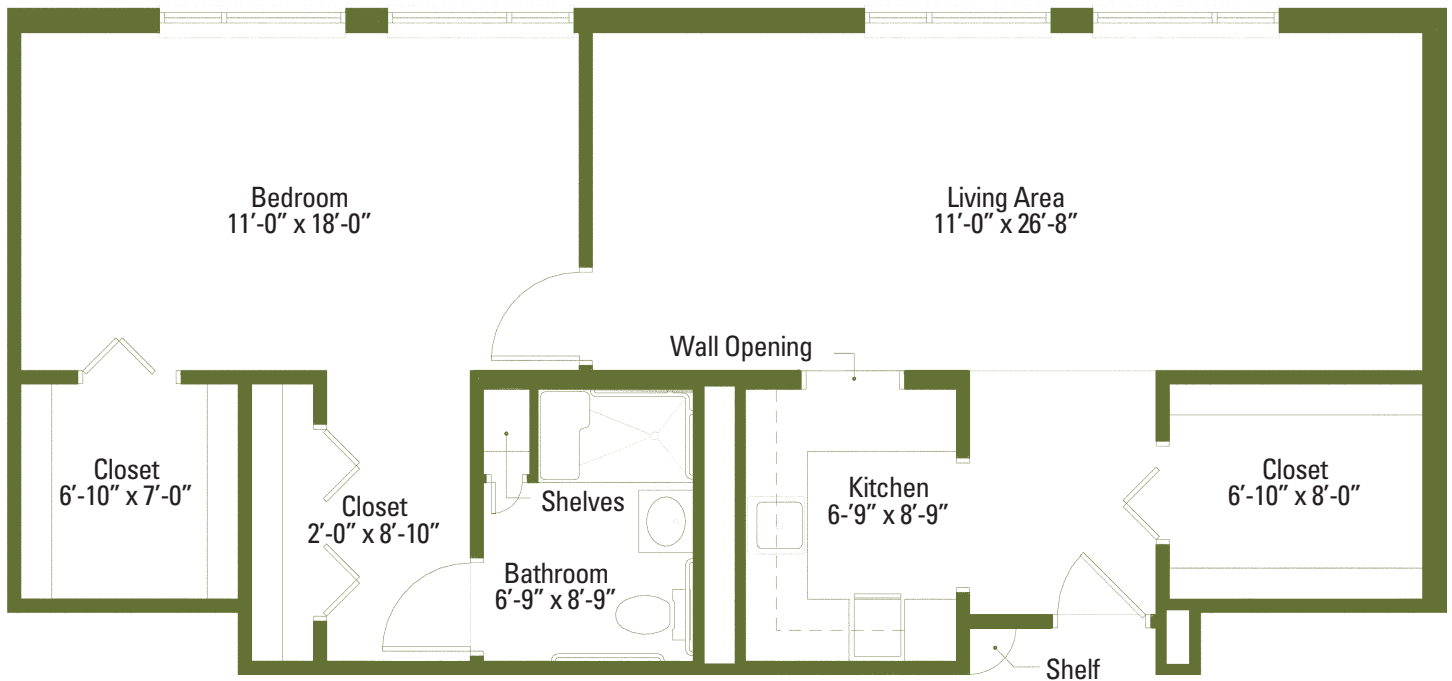

The Balsam

The Terrace at Eddy Memorial

Approximate Area - 405 sq. ft.

A Distinctive Assisted Living Community

The Birch

The Terrace at Eddy Memorial

Approximate Area - 345 sq. ft.

A Distinctive Assisted Living Community

The Maple

The Terrace at Eddy Memorial

Approximate Area - 340 sq. ft.

A Distinctive Assisted Living Community

The Oak

The Terrace at Eddy Memorial

Approximate Area - 860 sq. ft.

A Distinctive Assisted Living Community

The Spruce

The Terrace at Eddy Memorial

Approximate Area - 400 sq. ft.

A Distinctive Assisted Living Community

The Willow

The Terrace at Eddy Memorial

Approximate Area - 415 sq. ft.

The Terrace 
at Eddy Memorial