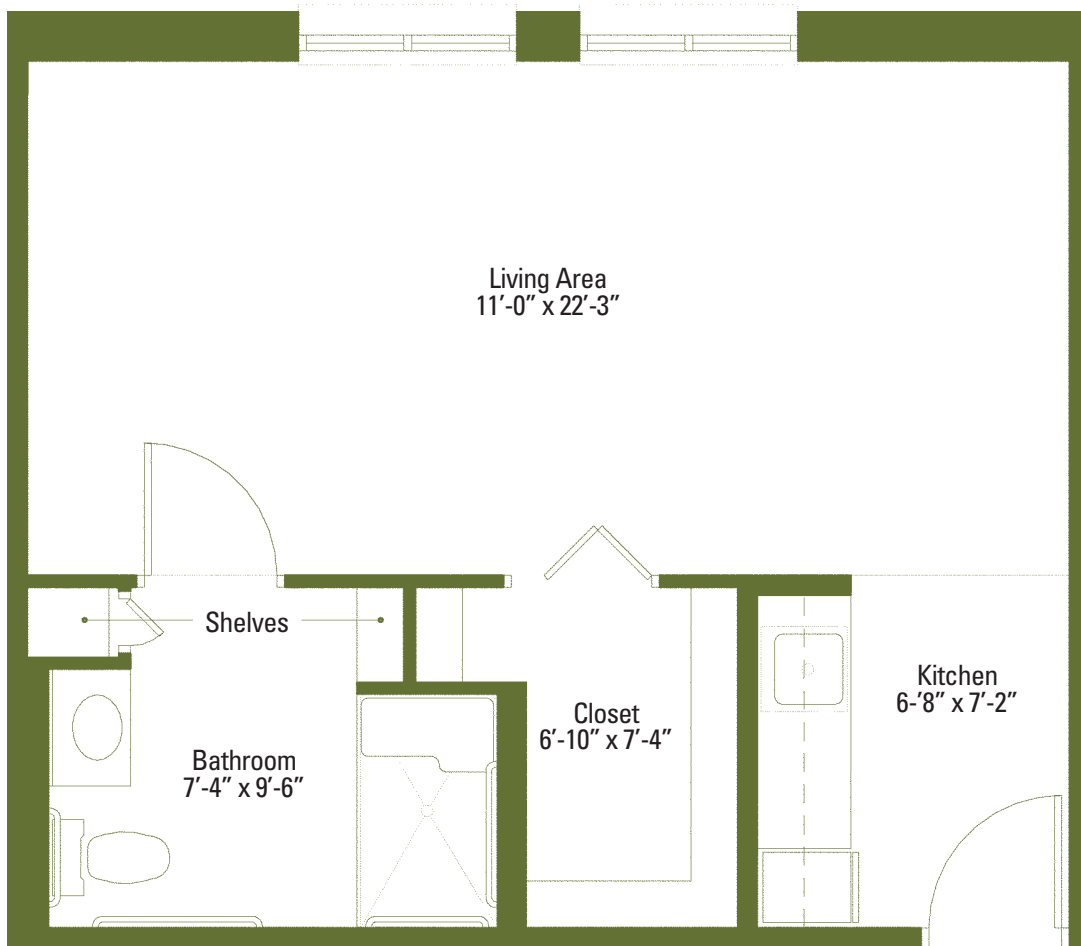

The Balsam

The Terrace at Eddy Memorial

Approximate Area - 405 sq. ft.

A Distinctive Assisted Living Community

The Birch

The Terrace at Eddy Memorial

Approximate Area - 345 sq. ft.

A Distinctive Assisted Living Community

The Maple

The Terrace at Eddy Memorial

Approximate Area - 340 sq. ft.

A Distinctive Assisted Living Community

The Oak

The Terrace at Eddy Memorial

Approximate Area - 860 sq. ft.

A Distinctive Assisted Living Community

The Spruce

The Terrace at Eddy Memorial

Approximate Area - 400 sq. ft.

A Distinctive Assisted Living Community

The Willow

The Terrace at Eddy Memorial

Approximate Area - 415 sq. ft.

The Terrace 
at Eddy Memorial