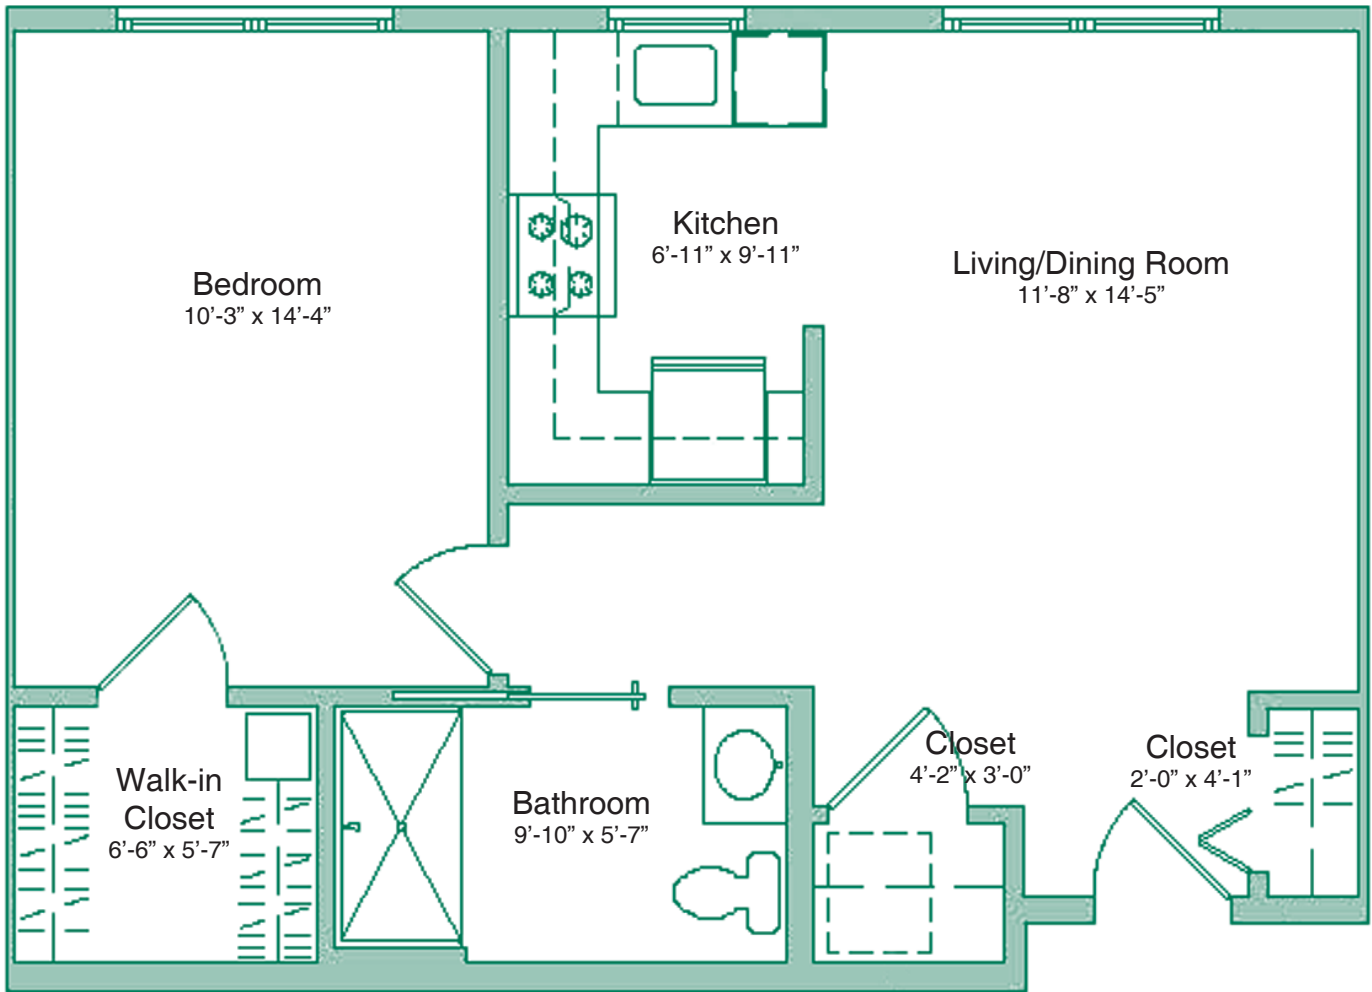

Pine Hill I

One-Bedroom

Approximate Area:
619 Square Feet

Eddy Hawthorne Ridge

30 Community Way, East Greenbush, NY 12061
(518) 833-1111 • fax (518) 279-5306
eddyseniorliving.com/HawthorneRidge

Pine Hill II

One-Bedroom

Approximate Area:
684 Square Feet

Eddy Hawthorne Ridge

30 Community Way, East Greenbush, NY 12061
(518) 833-1111 • fax (518) 279-5306
eddyseniorliving.com/HawthorneRidge

Mohican I

One-Bedroom with Den

Approximate Area:
754 Square Feet

Eddy Hawthorne Ridge

30 Community Way, East Greenbush, NY 12061
(518) 833-1111 • fax (518) 279-5306
eddyseniorliving.com/HawthorneRidge

Mohican II

One-Bedroom with Den

Approximate Area:
759 Square Feet

Eddy Hawthorne Ridge

30 Community Way, East Greenbush, NY 12061
(518) 833-1111 • fax (518) 279-5306
eddyseniorliving.com/HawthorneRidge

Mohican III

One-Bedroom with Den

Approximate Area:
805 Square Feet

Eddy Hawthorne Ridge