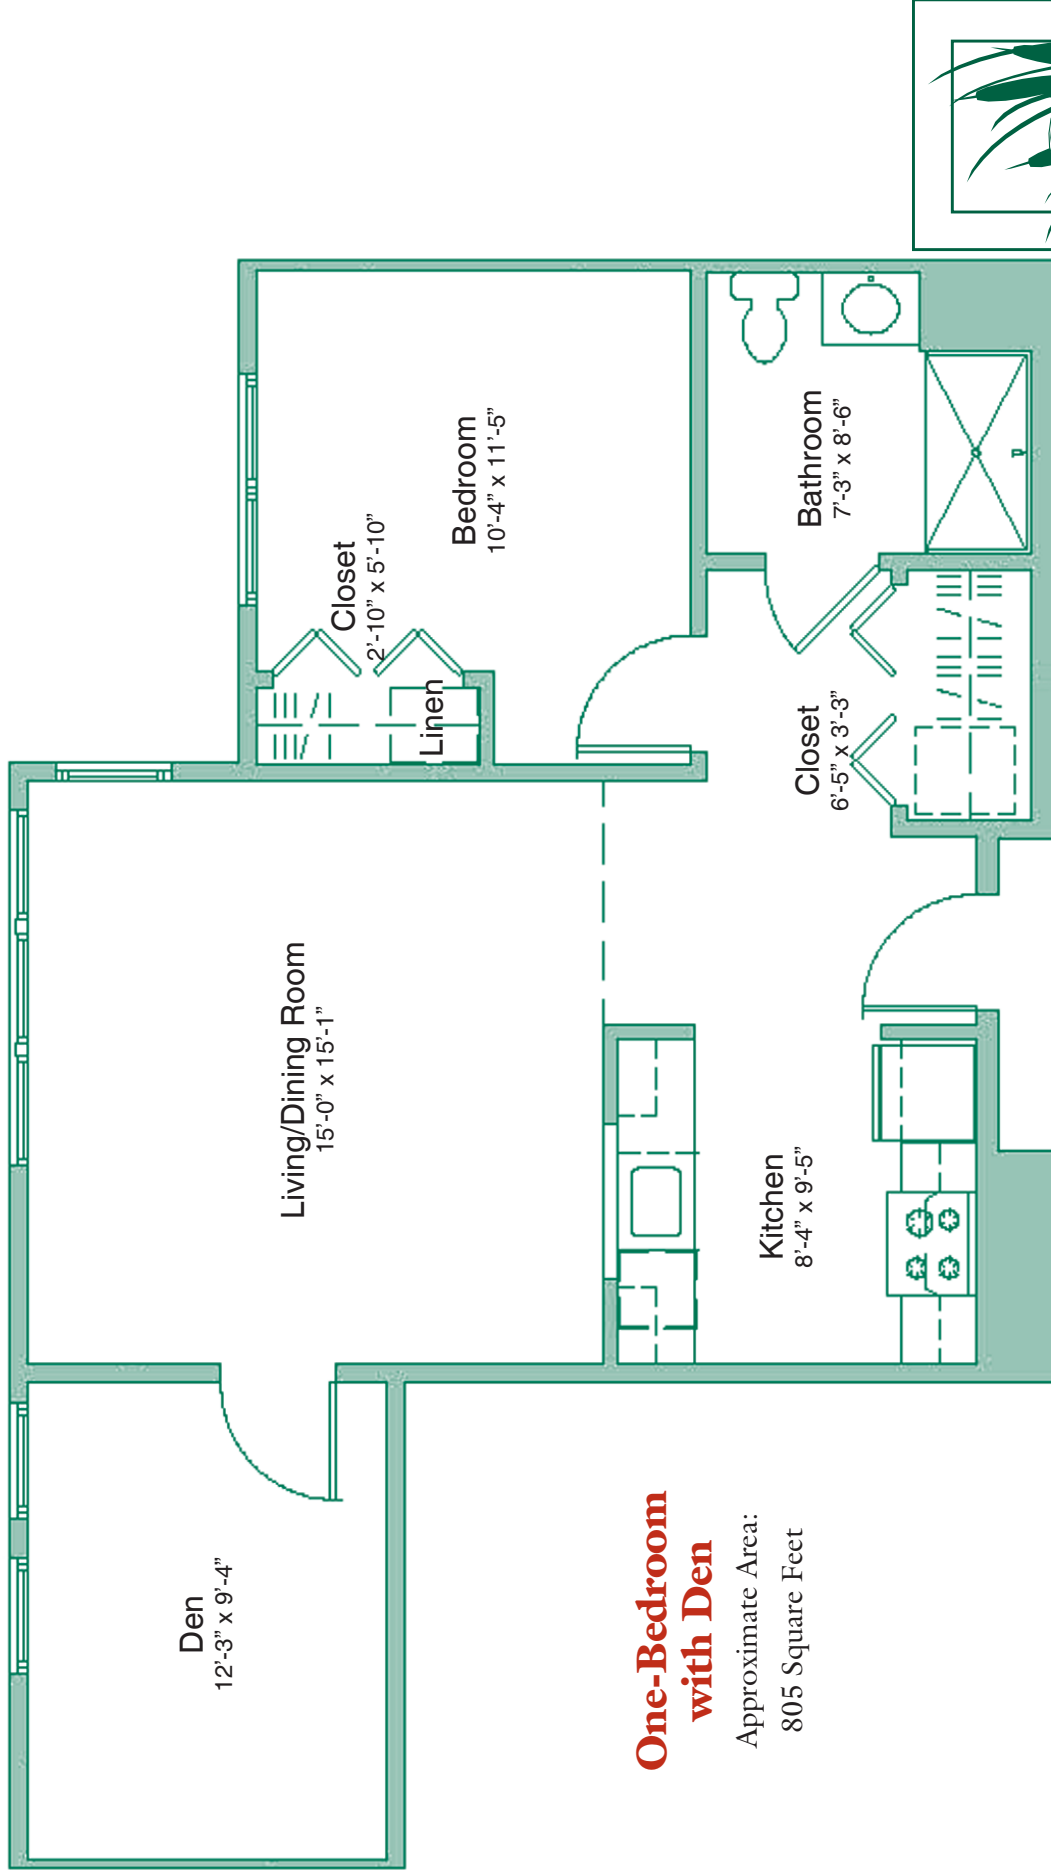

One-Bedroom

Approximate Area:
684 Square Feet

Eddy Hawthorne Ridge

30 Community Way, East Greenbush, NY 12061
(518) 833-1111 • fax (518) 279-5306
eddyseniorliving.com/HawthorneRidge

Mohican I

One-Bedroom with Den

Approximate Area:
754 Square Feet

Eddy Hawthorne Ridge

30 Community Way, East Greenbush, NY 12061
(518) 833-1111 • fax (518) 279-5306
eddyseniorliving.com/HawthorneRidge

Mohican II

One-Bedroom with Den

Approximate Area:
759 Square Feet

Eddy Hawthorne Ridge

30 Community Way, East Greenbush, NY 12061
(518) 833-1111 • fax (518) 279-5306
eddyseniorliving.com/HawthorneRidge

Mohican III

One-Bedroom with Den

Approximate Area:
805 Square Feet

Eddy Hawthorne Ridge

30 Community Way, East Greenbush, NY 12061
(518) 833-1111 • fax (518) 279-5306
eddyseniorliving.com/HawthorneRidge

Eddy
Hawthorne
Ridge

Mohican IV

One-Bedroom with Den

Approximate Area:
798 Square Feet

Eddy
Hawthorne
Ridge