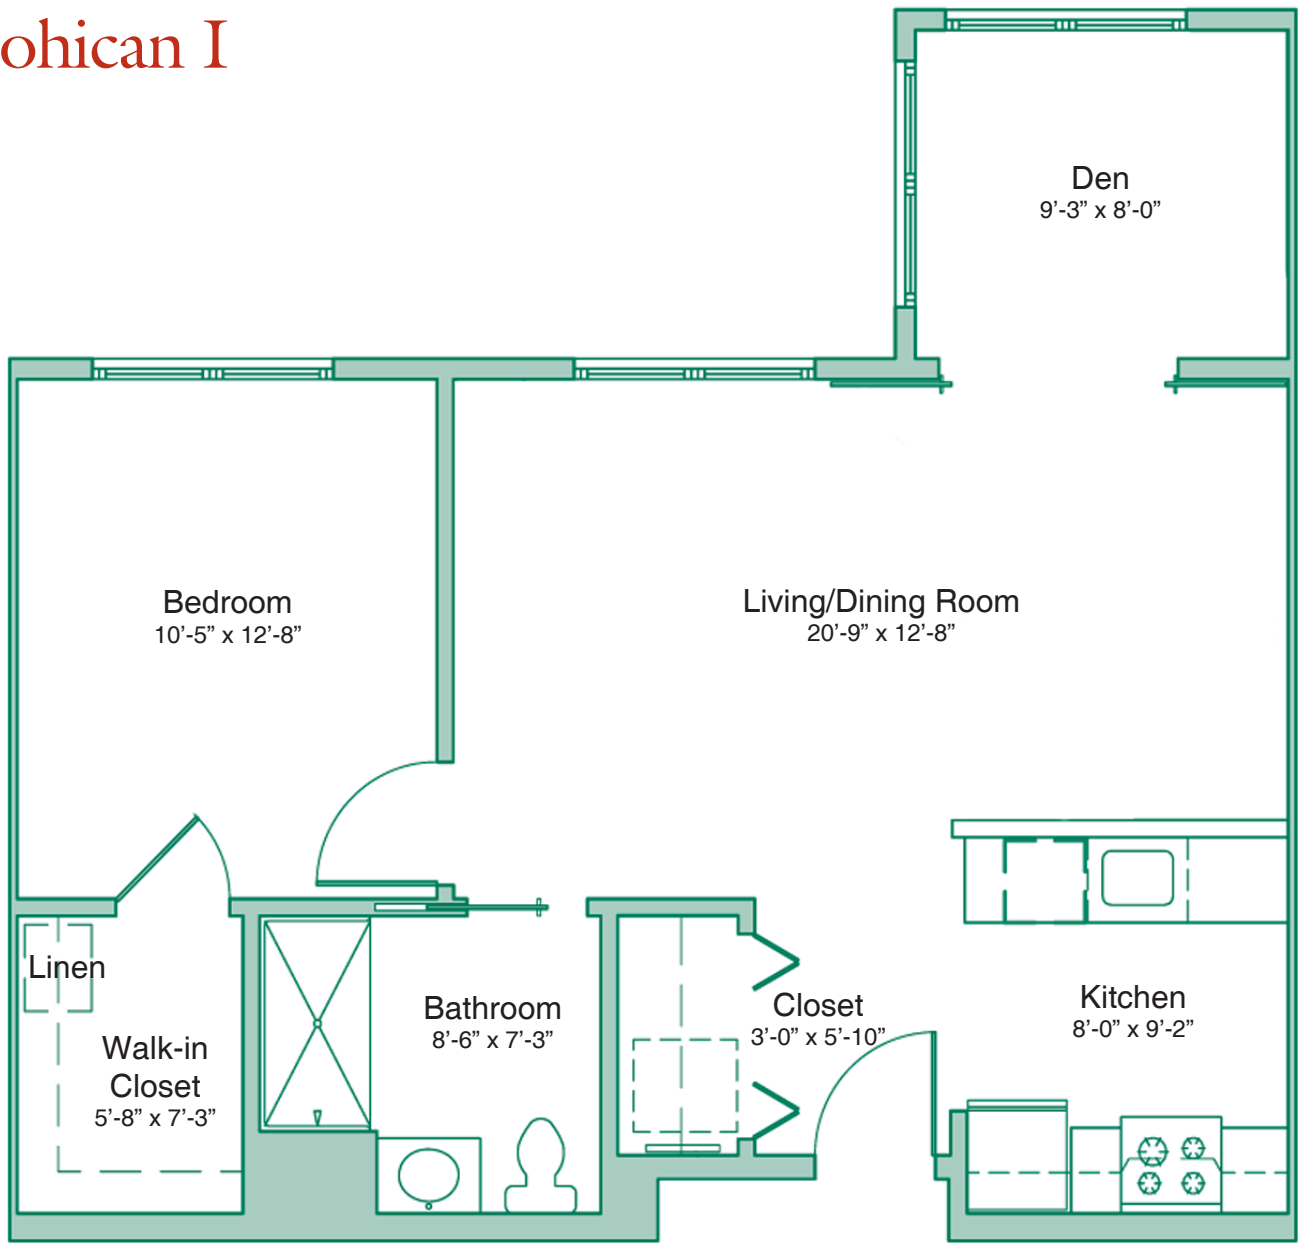

One-Bedroom

Approximate Area:
684 Square Feet

Eddy Hawthorne Ridge

30 Community Way, East Greenbush, NY 12061
(518) 833-1111 • fax (518) 279-5306
eddyseniorliving.com/HawthorneRidge

Mohican I

One-Bedroom with Den

Approximate Area:
754 Square Feet

Eddy Hawthorne Ridge

30 Community Way, East Greenbush, NY 12061
(518) 833-1111 • fax (518) 279-5306
eddyseniorliving.com/HawthorneRidge

Mohican II

One-Bedroom with Den

Approximate Area:
759 Square Feet

Eddy Hawthorne Ridge

30 Community Way, East Greenbush, NY 12061
(518) 833-1111 • fax (518) 279-5306
eddyseniorliving.com/HawthorneRidge

Mohican III

One-Bedroom with Den

Approximate Area:
805 Square Feet

Eddy Hawthorne Ridge