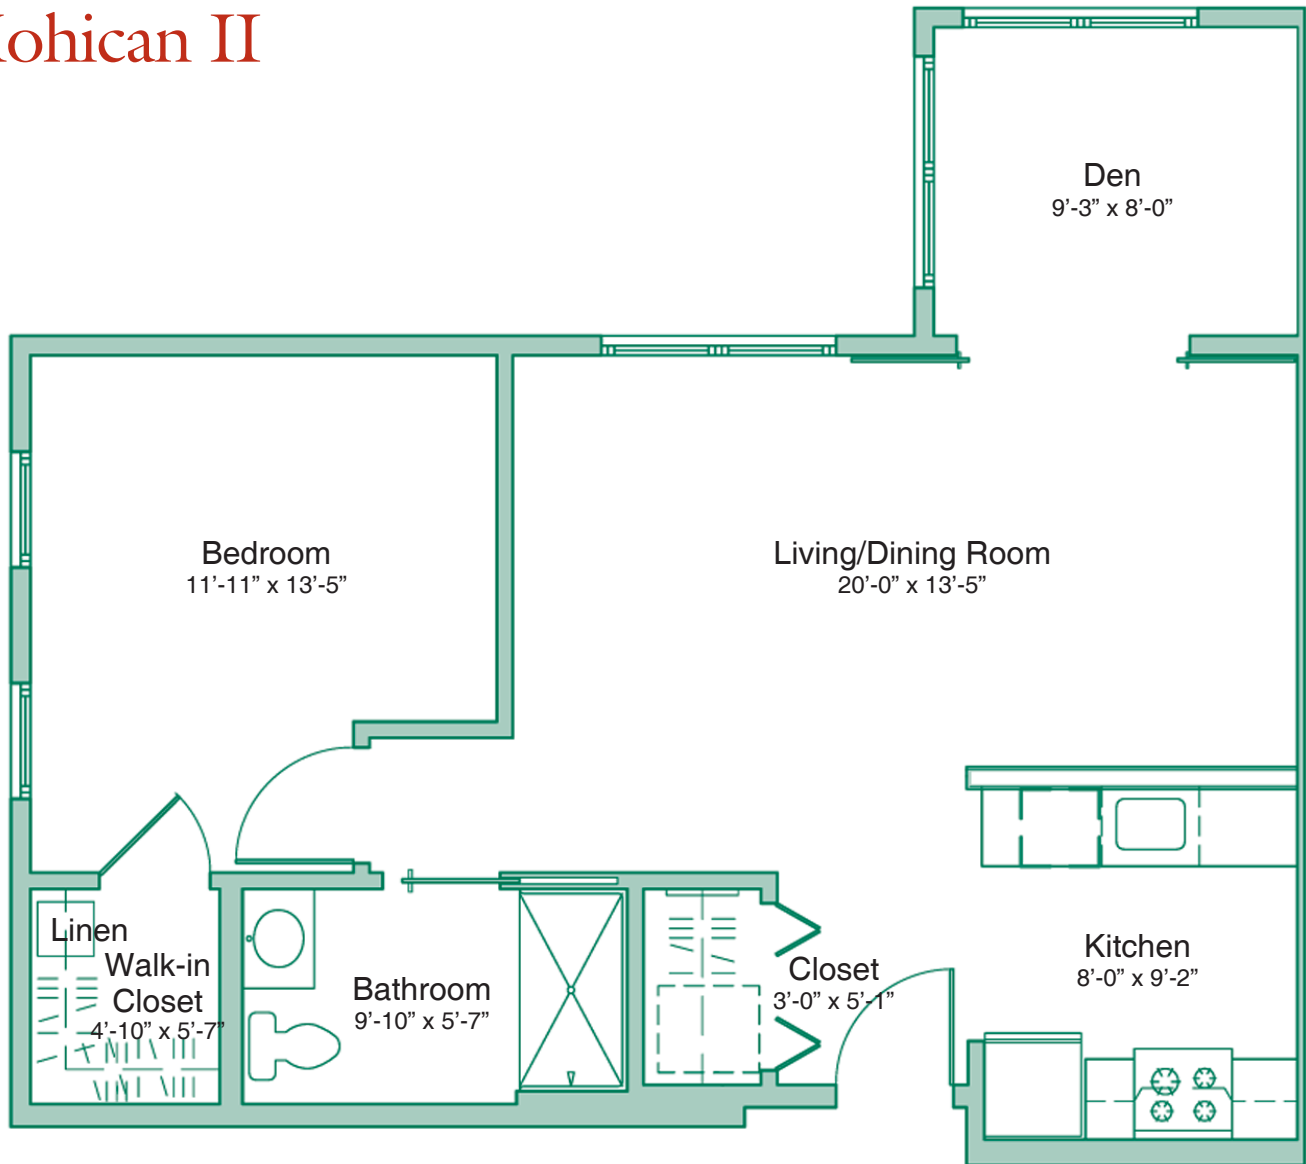

One-Bedroom

Approximate Area:
684 Square Feet

Eddy Hawthorne Ridge

30 Community Way, East Greenbush, NY 12061
(518) 833-1111 • fax (518) 279-5306
eddyseniorliving.com/HawthorneRidge

Mohican I

One-Bedroom with Den

Approximate Area:
754 Square Feet

Eddy Hawthorne Ridge

30 Community Way, East Greenbush, NY 12061
(518) 833-1111 • fax (518) 279-5306
eddyseniorliving.com/HawthorneRidge

Mohican II

One-Bedroom with Den

Approximate Area:
759 Square Feet

Eddy Hawthorne Ridge

30 Community Way, East Greenbush, NY 12061
(518) 833-1111 • fax (518) 279-5306
eddyseniorliving.com/HawthorneRidge

Mohican III

One-Bedroom with Den

Approximate Area:
805 Square Feet

Eddy Hawthorne Ridge