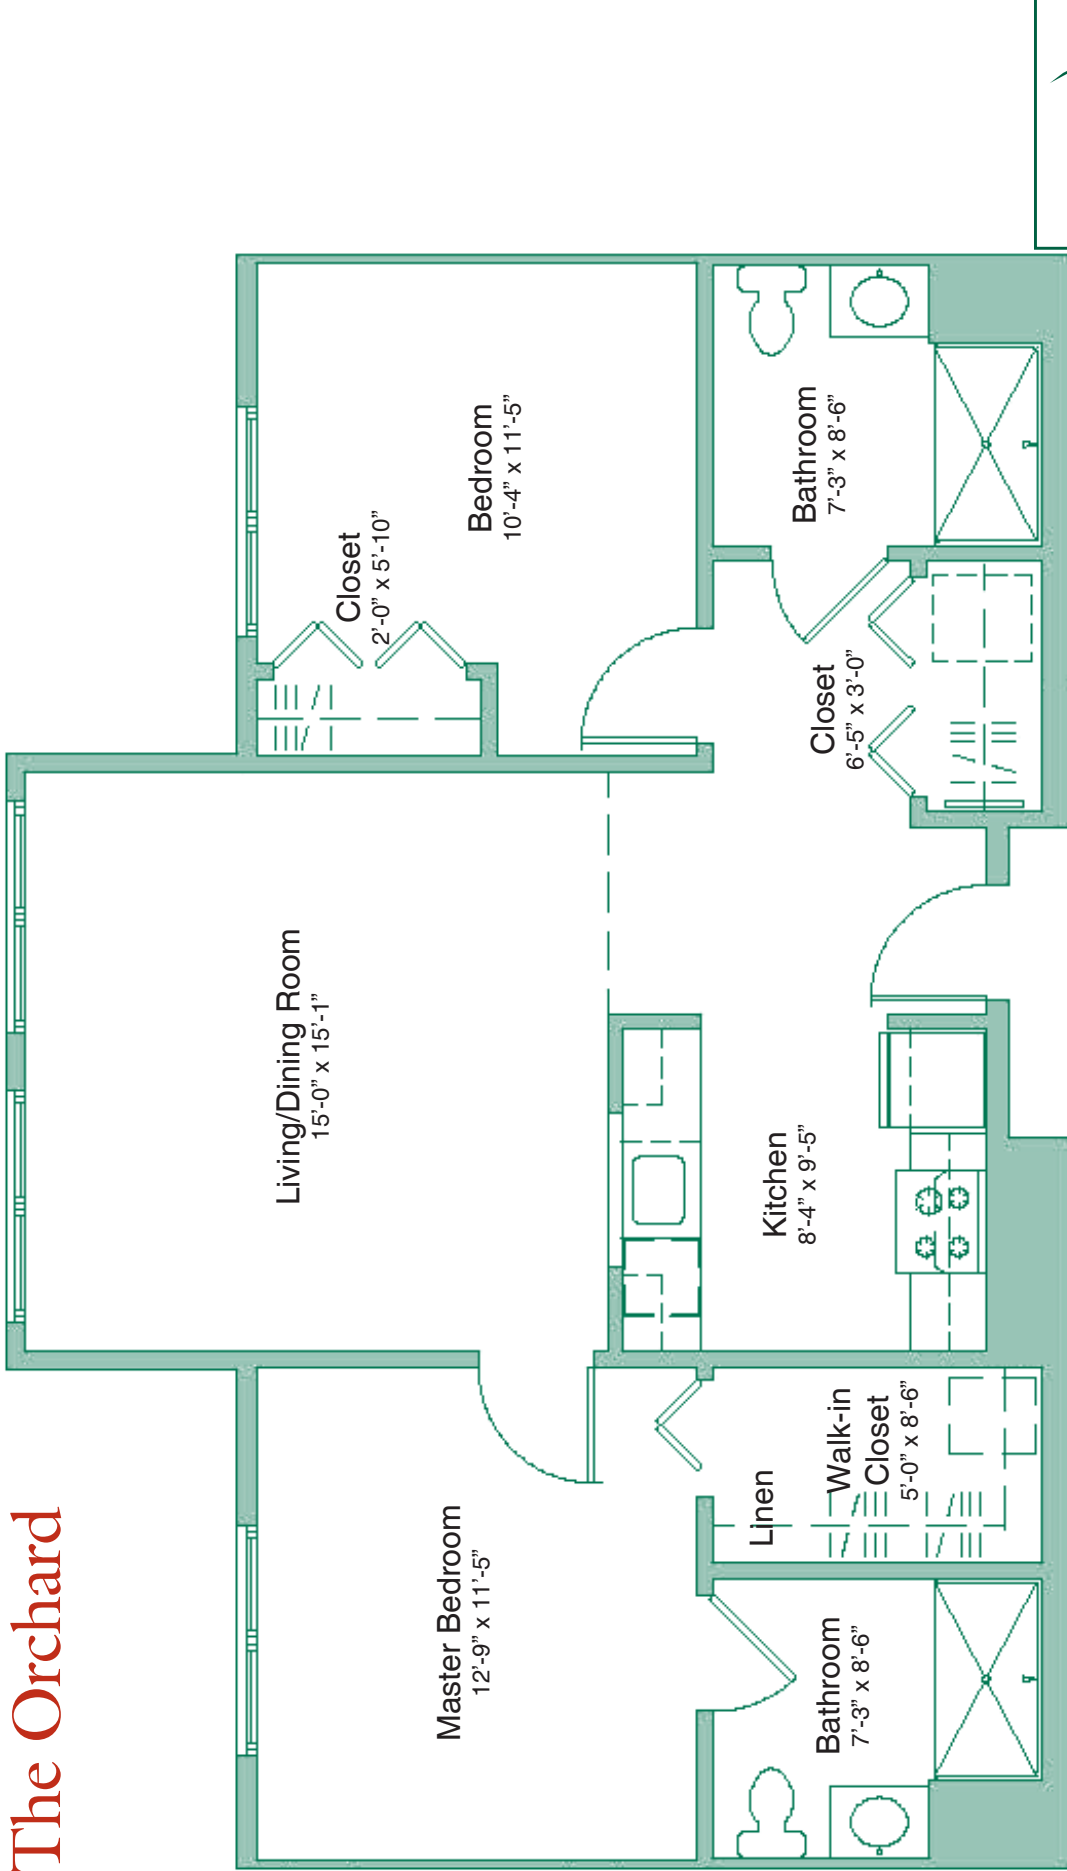

Eddy Hawthorne Ridge

30 Community Way, East Greenbush, NY 12061
(518) 833-1111 • fax (518) 279-5306
eddyseniorliving.com/HawthorneRidge

Mohican III

One-Bedroom with Den

Approximate Area:
805 Square Feet

Eddy Hawthorne Ridge

30 Community Way, East Greenbush, NY 12061
(518) 833-1111 • fax (518) 279-5306
eddyseniorliving.com/HawthorneRidge

Eddy
Hawthorne
Ridge

Mohican IV

One-Bedroom with Den

Approximate Area:
798 Square Feet

Eddy
Hawthorne
Ridge

Eddy Hawthorne Ridge

30 Community Way, East Greenbush, NY 12061

(518) 833-1111 • fax (518) 279-5306

eddyseniorliving.com/HawthorneRidge

The Orchard

Two-Bedroom

Approximate Area:
951 Square Feet

Eddy Hawthorne Ridge