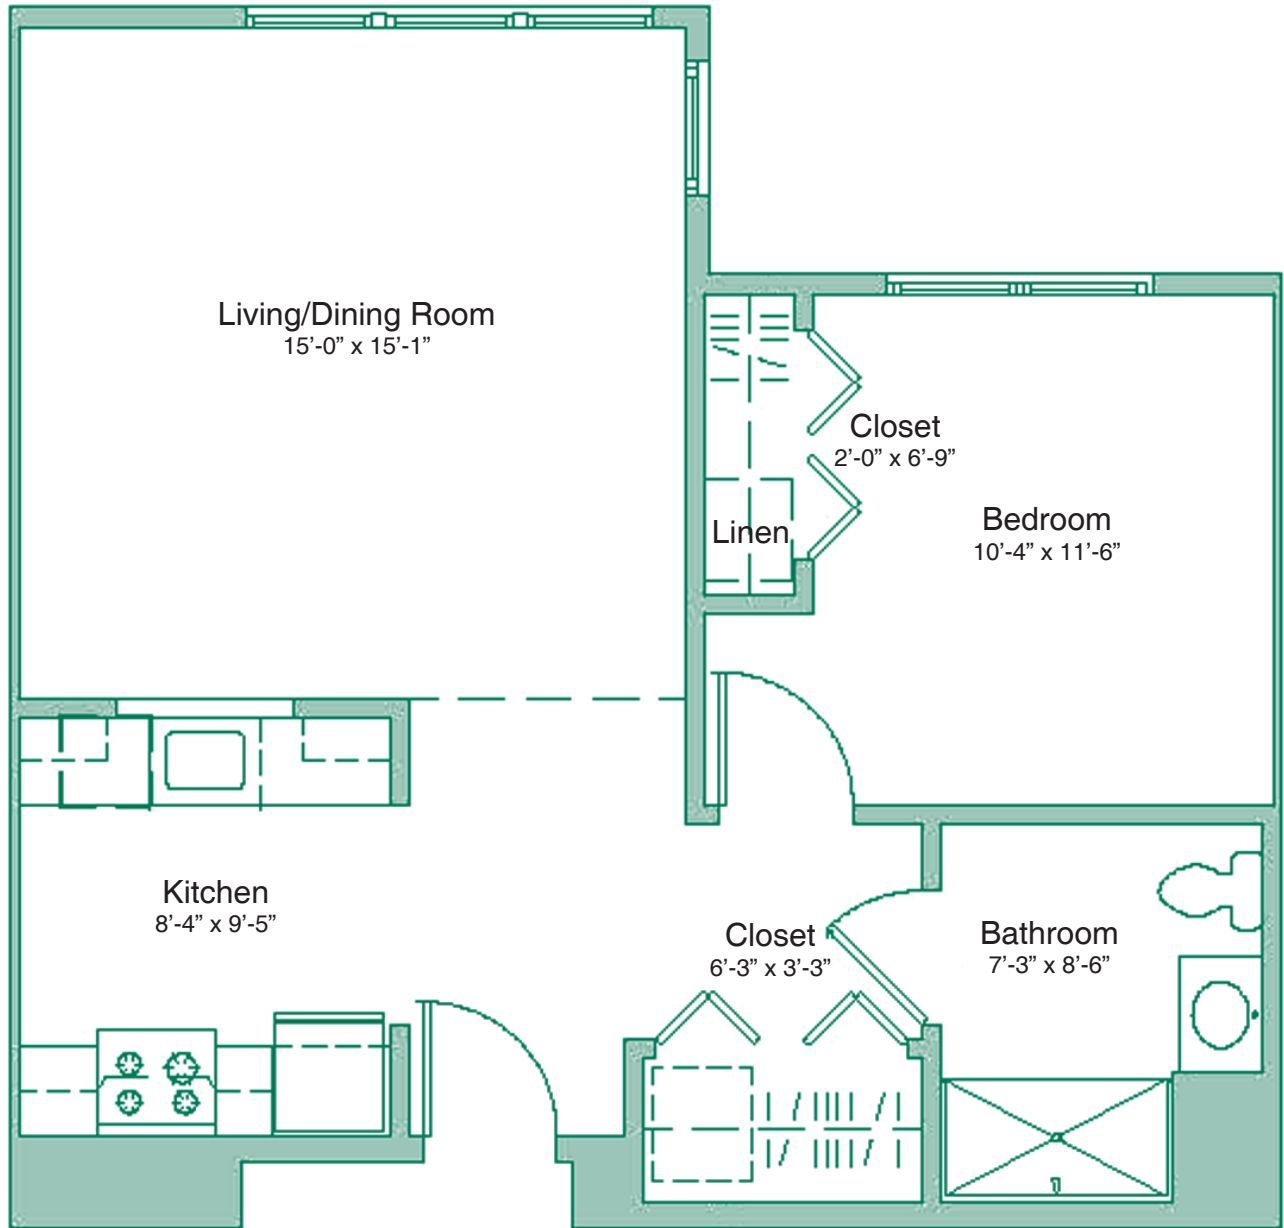

Pine Hill I

One-Bedroom

Approximate Area:
619 Square Feet

Eddy Hawthorne Ridge

30 Community Way, East Greenbush, NY 12061
(518) 833-1111 • fax (518) 279-5306
eddyseniorliving.com/HawthorneRidge

Pine Hill II

One-Bedroom

Approximate Area:
684 Square Feet

Eddy Hawthorne Ridge

30 Community Way, East Greenbush, NY 12061
(518) 833-1111 • fax (518) 279-5306
eddyseniorliving.com/HawthorneRidge

Mohican I

One-Bedroom with Den

Approximate Area:
754 Square Feet

Eddy Hawthorne Ridge

30 Community Way, East Greenbush, NY 12061
(518) 833-1111 • fax (518) 279-5306
eddyseniorliving.com/HawthorneRidge

Mohican II

One-Bedroom with Den

Approximate Area:
759 Square Feet