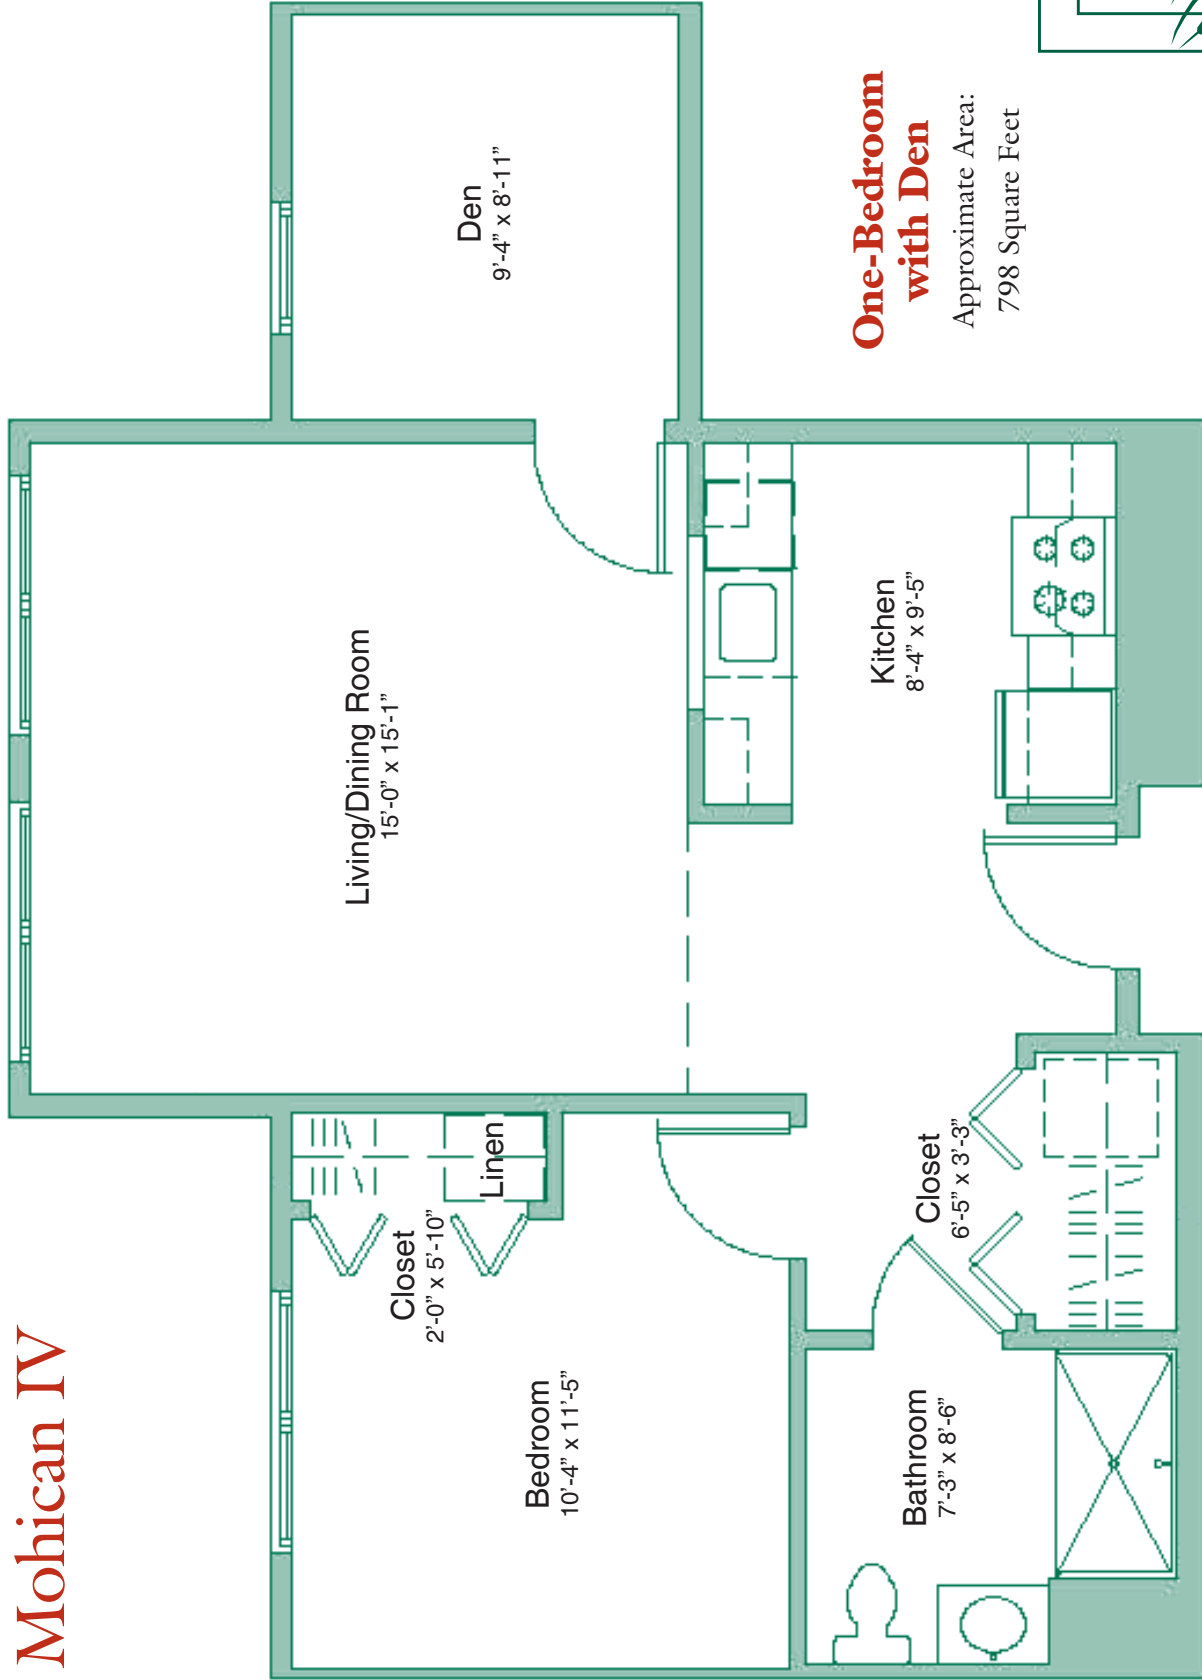

Approximate Area:
754 Square Feet

Eddy Hawthorne Ridge

30 Community Way, East Greenbush, NY 12061
(518) 833-1111 • fax (518) 279-5306
eddyseniorliving.com/HawthorneRidge

Mohican II

One-Bedroom with Den

Approximate Area:
759 Square Feet

Eddy Hawthorne Ridge

30 Community Way, East Greenbush, NY 12061
(518) 833-1111 • fax (518) 279-5306
eddyseniorliving.com/HawthorneRidge

Mohican III

One-Bedroom with Den

Approximate Area:
805 Square Feet

Eddy Hawthorne Ridge

30 Community Way, East Greenbush, NY 12061
(518) 833-1111 • fax (518) 279-5306
eddyseniorliving.com/HawthorneRidge

Eddy
Hawthorne
Ridge

Mohican IV

One-Bedroom with Den

Approximate Area:
798 Square Feet

Eddy
Hawthorne
Ridge

Eddy Hawthorne Ridge

30 Community Way, East Greenbush, NY 12061

(518) 833-1111 • fax (518) 279-5306

eddyseniorliving.com/HawthorneRidge

The Orchard

Two-Bedroom

Approximate Area:
951 Square Feet

Eddy Hawthorne Ridge