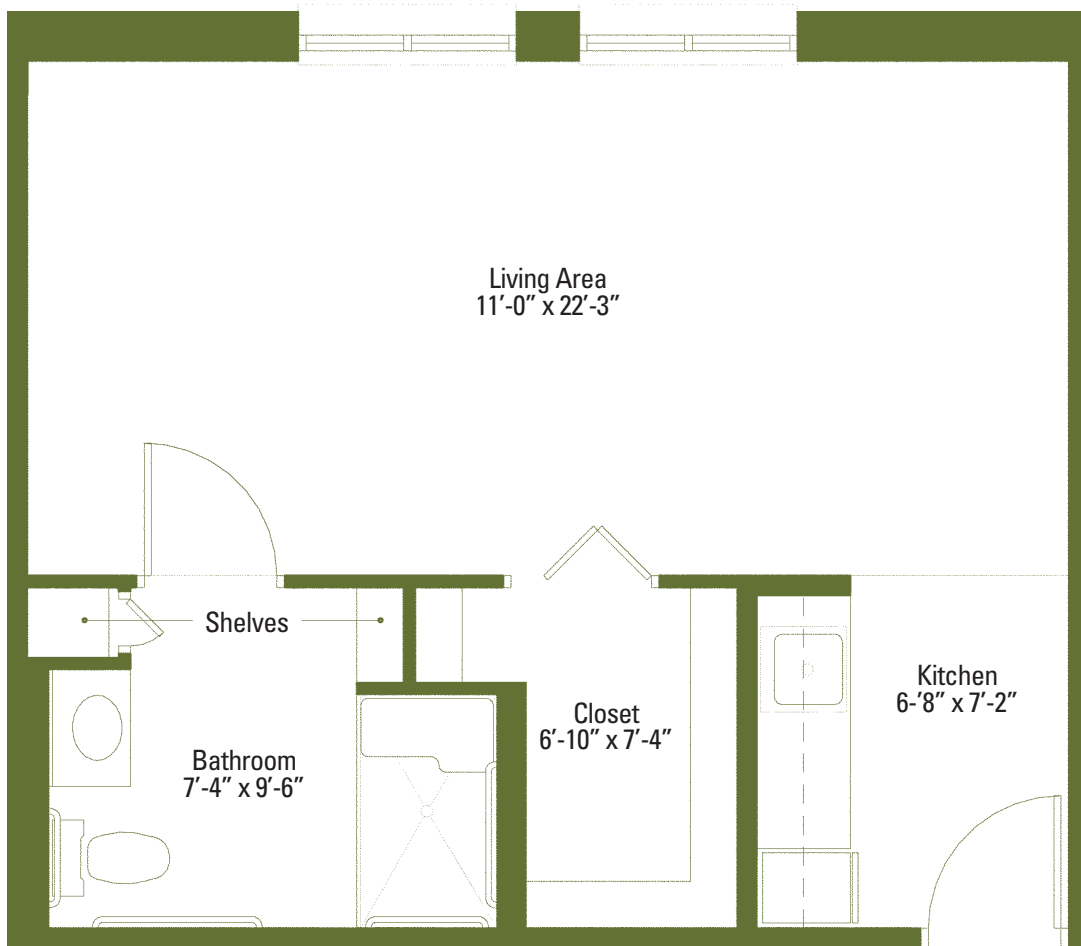

The Maple

The Terrace at Eddy Memorial

Approximate Area - 340 sq. ft.

The Terrace
at Eddy Memorial

A Distinctive Assisted Living Community

The Birch

The Terrace at Eddy Memorial

Approximate Area - 345 sq. ft.

A Distinctive Assisted Living Community

The Spruce

The Terrace at Eddy Memorial

Approximate Area - 400 sq. ft.

The Terrace
at Eddy Memorial

A Distinctive Assisted Living Community

The Balsam

The Terrace at Eddy Memorial

Approximate Area - 405 sq. ft.

The Terrace
at Eddy Memorial

A Distinctive Assisted Living Community

The Willow

The Terrace at Eddy Memorial

Approximate Area - 415 sq. ft.

The Terrace
at Eddy Memorial

A Distinctive Assisted Living Community

The Oak

The Terrace at Eddy Memorial

Approximate Area - 860 sq. ft.

The Terrace
at Eddy Memorial

A Distinctive Assisted Living Community