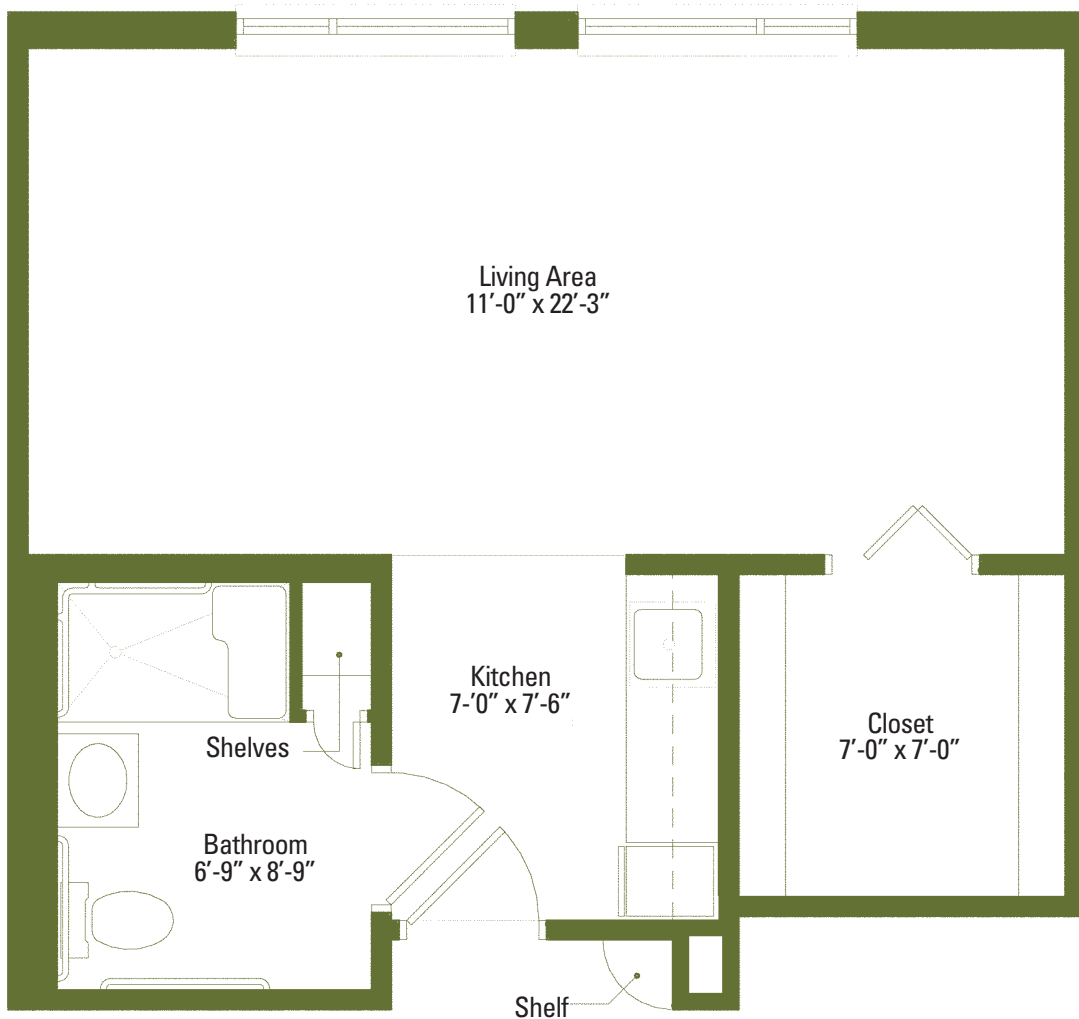

The Maple

The Terrace at Eddy Memorial

Approximate Area - 340 sq. ft.

The Terrace
at Eddy Memorial

A Distinctive Assisted Living Community

The Birch

The Terrace at Eddy Memorial

Approximate Area - 345 sq. ft.

A Distinctive Assisted Living Community

The Spruce

The Terrace at Eddy Memorial

Approximate Area - 400 sq. ft.

The Terrace
at Eddy Memorial

A Distinctive Assisted Living Community

The Balsam

The Terrace at Eddy Memorial

Approximate Area - 405 sq. ft.

The Terrace
at Eddy Memorial

A Distinctive Assisted Living Community

The Willow

The Terrace at Eddy Memorial

Approximate Area - 415 sq. ft.

The Terrace
at Eddy Memorial

A Distinctive Assisted Living Community

The Oak

The Terrace at Eddy Memorial

Approximate Area - 860 sq. ft.

The Terrace
at Eddy Memorial

A Distinctive Assisted Living Community