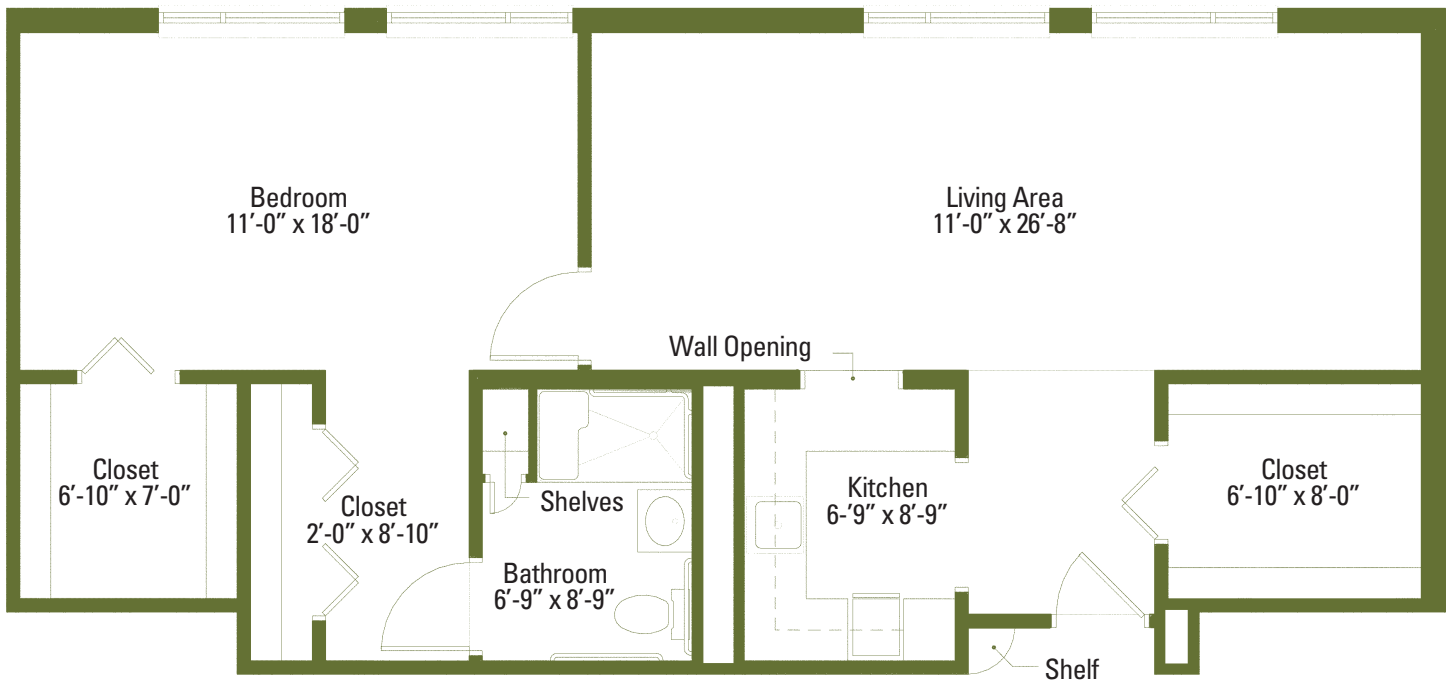

The Maple

The Terrace at Eddy Memorial

Approximate Area - 340 sq. ft.

The Terrace
at Eddy Memorial

A Distinctive Assisted Living Community

The Birch

The Terrace at Eddy Memorial

Approximate Area - 345 sq. ft.

A Distinctive Assisted Living Community

The Spruce

The Terrace at Eddy Memorial

Approximate Area - 400 sq. ft.

The Terrace
at Eddy Memorial

A Distinctive Assisted Living Community

The Balsam

The Terrace at Eddy Memorial

Approximate Area - 405 sq. ft.

The Terrace
at Eddy Memorial

A Distinctive Assisted Living Community

The Willow

The Terrace at Eddy Memorial

Approximate Area - 415 sq. ft.

The Terrace
at Eddy Memorial

A Distinctive Assisted Living Community

The Oak

The Terrace at Eddy Memorial

Approximate Area - 860 sq. ft.

The Terrace
at Eddy Memorial

A Distinctive Assisted Living Community