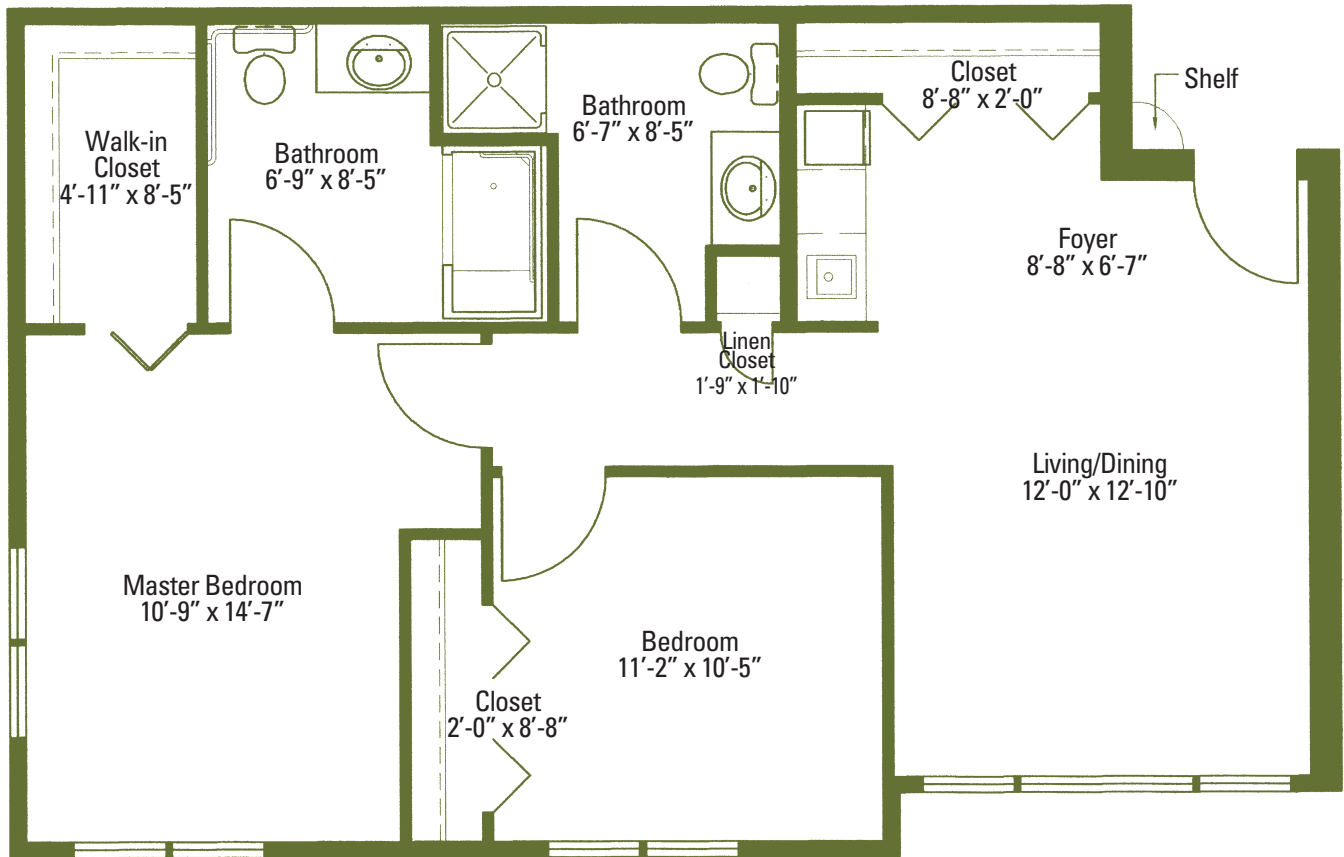

The Greenwich

The Terrace at Glen Eddy

Approximate Area - 356 sq. ft.

The Huntington

The Terrace at Glen Eddy

Approximate Area - 456 sq. ft.

Distinctive Senior Living and
Enriched Housing Community

The Iverness

The Terrace at Glen Eddy

Approximate Area - 452 sq. ft.

Glen Eddy

Distinctive Senior Living and
Enriched Housing Community

The Manchester

The Terrace at Glen Eddy

Approximate Area - 525 sq. ft.

Distinctive Senior Living and
Enriched Housing Community

The Newham

The Terrace at Glen Eddy

Approximate Area - 551 sq. ft.

Distinctive Senior Living and
Enriched Housing Community

The Oxford

The Terrace at Glen Eddy

Approximate Area - 816 sq. ft.

Glen Eddy