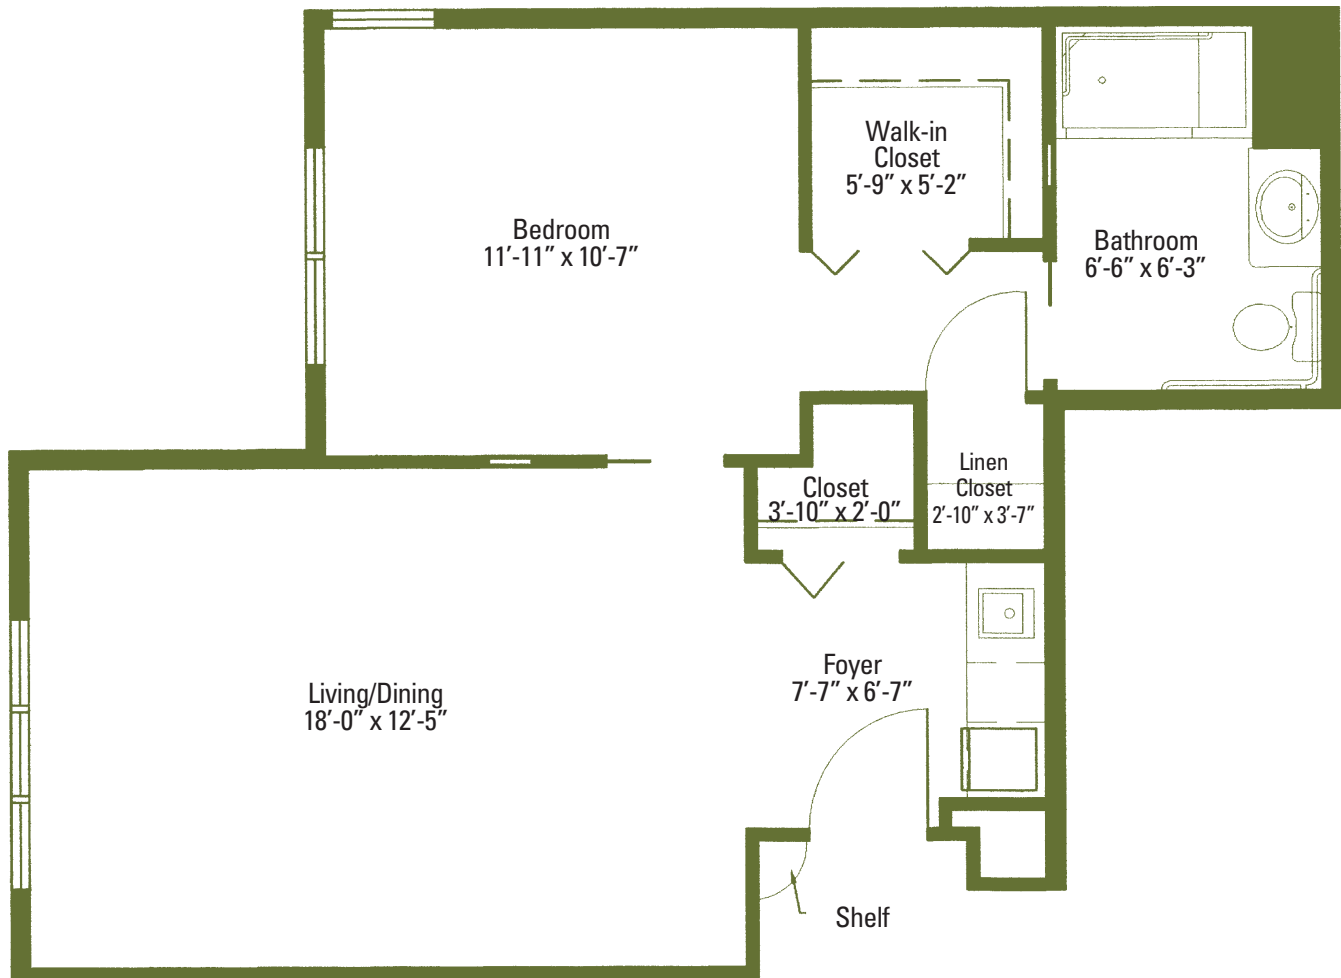

The Greenwich

The Terrace at Glen Eddy

Approximate Area - 356 sq. ft.

The Huntington

The Terrace at Glen Eddy

Approximate Area - 456 sq. ft.

Distinctive Senior Living and
Enriched Housing Community

The Iverness

Distinctive Senior Living and
Enriched Housing Community

The Kensington

The Terrace at Glen Eddy

Approximate Area - 474 sq. ft.

Glen Eddy

Distinctive Senior Living and
Enriched Housing Community

The Lancaster

The Terrace at Glen Eddy

Approximate Area - 452 sq. ft.

Glen Eddy

Distinctive Senior Living and
Enriched Housing Community

The Manchester

The Terrace at Glen Eddy

Approximate Area - 525 sq. ft.

Distinctive Senior Living and
Enriched Housing Community

The Newham

The Terrace at Glen Eddy

Approximate Area - 551 sq. ft.

Distinctive Senior Living and
Enriched Housing Community

The Oxford

The Terrace at Glen Eddy

Approximate Area - 816 sq. ft.

Glen Eddy