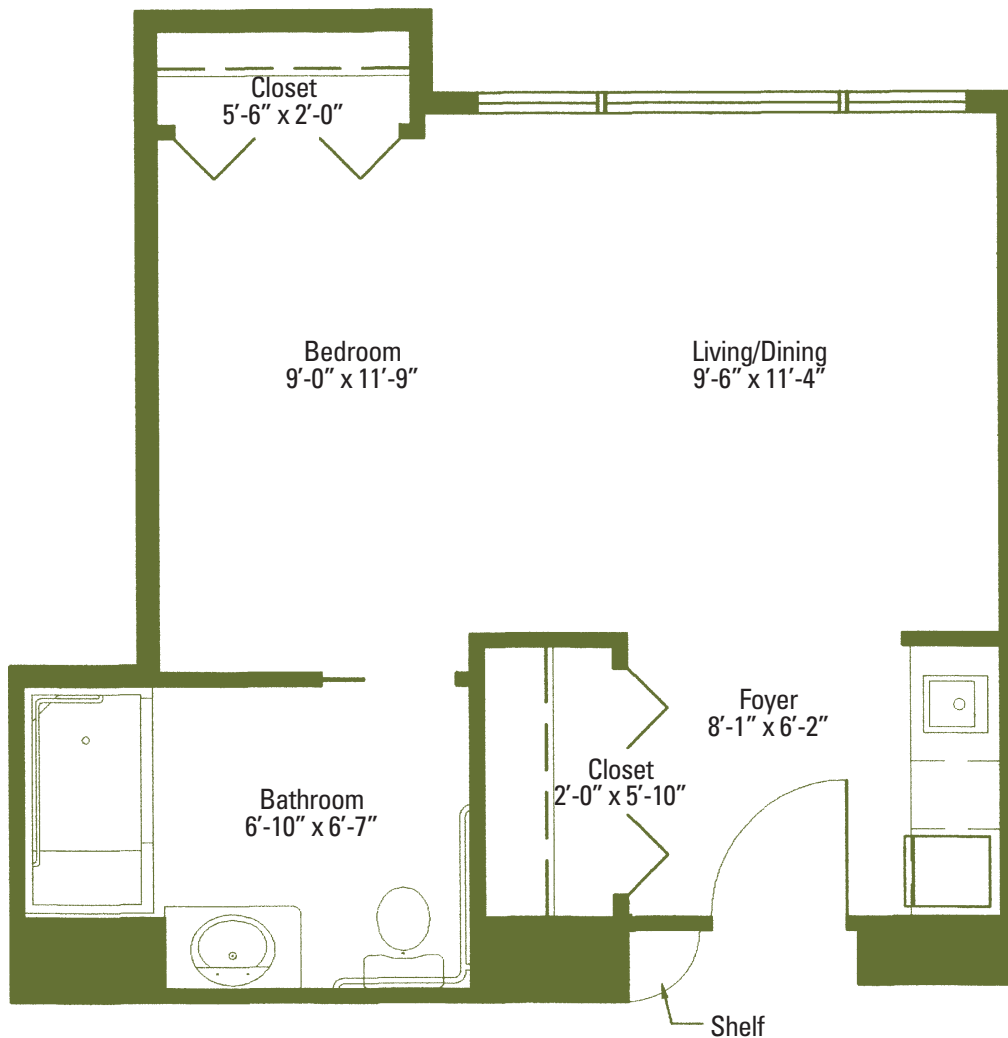

The Greenwich

The Terrace at Glen Eddy

Approximate Area - 356 sq. ft.

The Huntington

The Terrace at Glen Eddy

Approximate Area - 456 sq. ft.

Distinctive Senior Living and
Enriched Housing Community

The Iverness

The Terrace at Glen Eddy

Approximate Area - 446 sq. ft.

Glen Eddy

Distinctive Senior Living and
Enriched Housing Community

The Johnston

The Terrace at Glen Eddy

Approximate Area - 446 sq. ft.

Glen Eddy

Distinctive Senior Living and
Enriched Housing Community

The Kensington

The Terrace at Glen Eddy

Approximate Area - 474 sq. ft.

Glen Eddy

Distinctive Senior Living and
Enriched Housing Community

The Lancaster

The Terrace at Glen Eddy

Approximate Area - 452 sq. ft.

Glen Eddy

Distinctive Senior Living and
Enriched Housing Community

The Manchester

The Terrace at Glen Eddy

Approximate Area - 525 sq. ft.

Distinctive Senior Living and
Enriched Housing Community