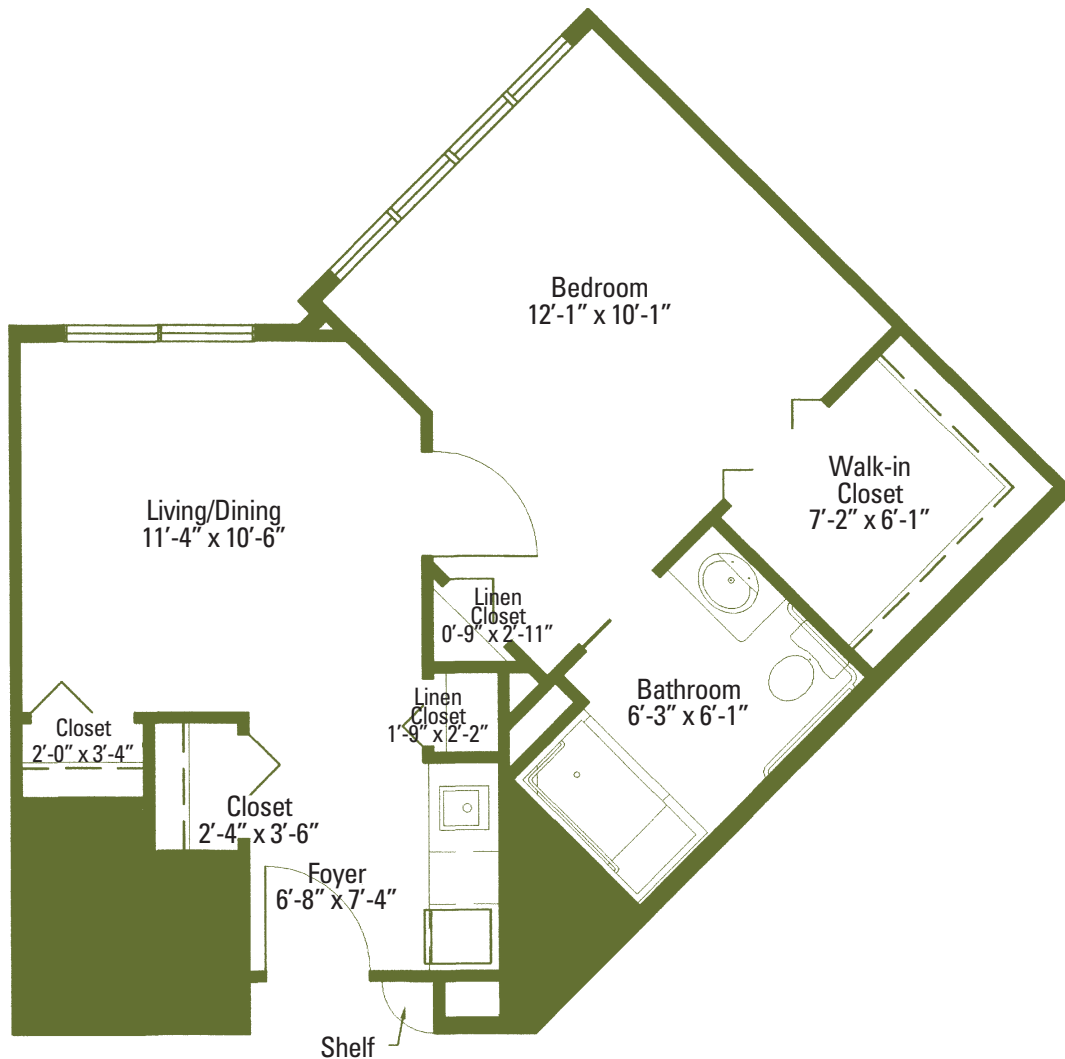

The Greenwich

The Terrace at Glen Eddy

Approximate Area - 356 sq. ft.

The Huntington

The Terrace at Glen Eddy

Approximate Area - 456 sq. ft.

Distinctive Senior Living and
Enriched Housing Community

The Iverness

The Terrace at Glen Eddy

Approximate Area - 446 sq. ft.

Glen Eddy

Distinctive Senior Living and
Enriched Housing Community

The Johnston

The Terrace at Glen Eddy

Approximate Area - 446 sq. ft.

Glen Eddy

Distinctive Senior Living and
Enriched Housing Community

The Kensington

The Terrace at Glen Eddy

Approximate Area - 474 sq. ft.

Glen Eddy

Distinctive Senior Living and
Enriched Housing Community

The Lancaster

The Terrace at Glen Eddy

Approximate Area - 452 sq. ft.

Glen Eddy

Distinctive Senior Living and
Enriched Housing Community

The Manchester

The Terrace at Glen Eddy

Approximate Area - 525 sq. ft.

Distinctive Senior Living and
Enriched Housing Community