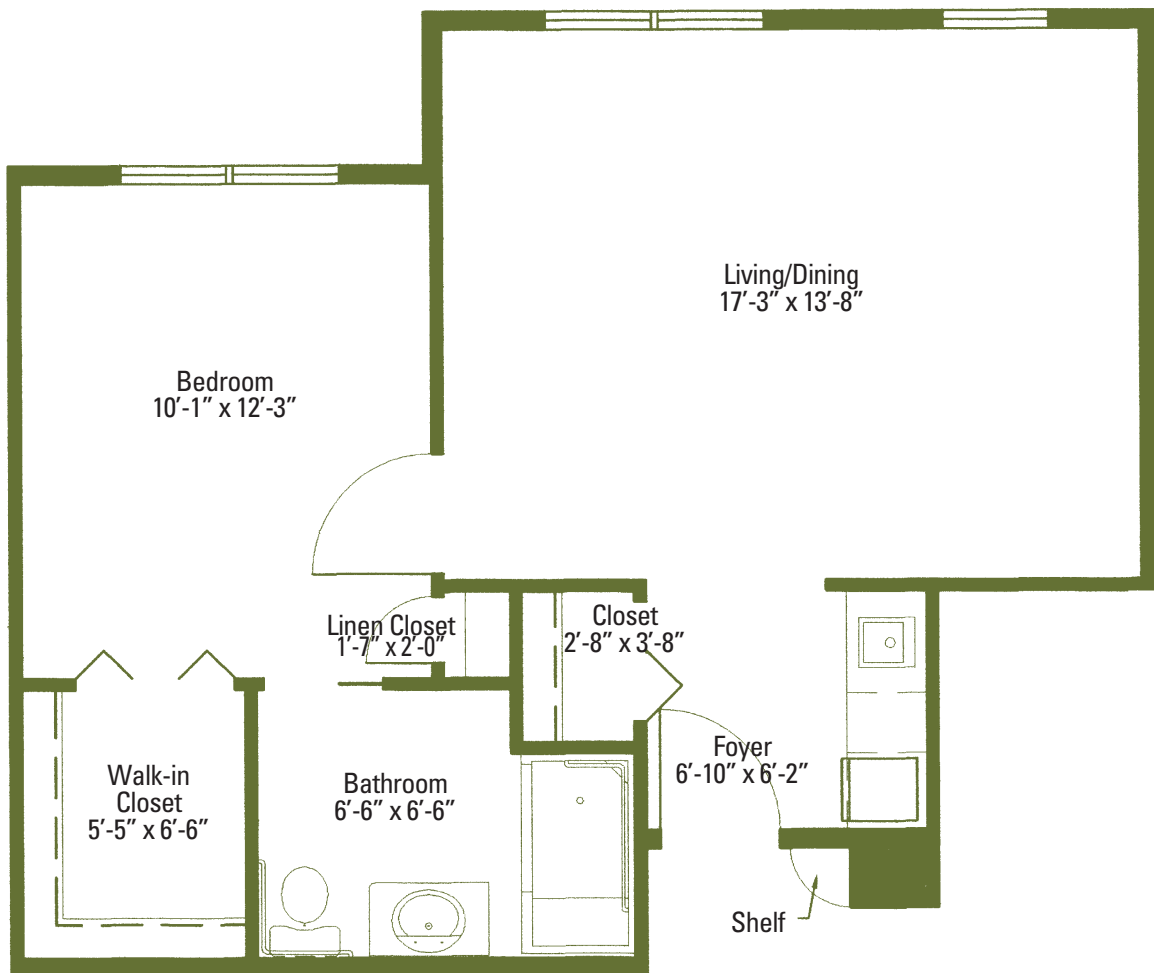

The Greenwich

The Terrace at Glen Eddy

Approximate Area - 356 sq. ft.

The Huntington

The Terrace at Glen Eddy

Approximate Area - 456 sq. ft.

Distinctive Senior Living and
Enriched Housing Community

The Iverness

Distinctive Senior Living and
Enriched Housing Community

The Kensington

The Terrace at Glen Eddy

Approximate Area - 474 sq. ft.

Glen Eddy

Distinctive Senior Living and
Enriched Housing Community

The Lancaster

The Terrace at Glen Eddy

Approximate Area - 452 sq. ft.

Glen Eddy

Distinctive Senior Living and
Enriched Housing Community

The Manchester

The Terrace at Glen Eddy

Approximate Area - 525 sq. ft.

Distinctive Senior Living and
Enriched Housing Community

The Newham

The Terrace at Glen Eddy

Approximate Area - 551 sq. ft.

Distinctive Senior Living and
Enriched Housing Community

The Oxford

The Terrace at Glen Eddy

Approximate Area - 816 sq. ft.

Glen Eddy