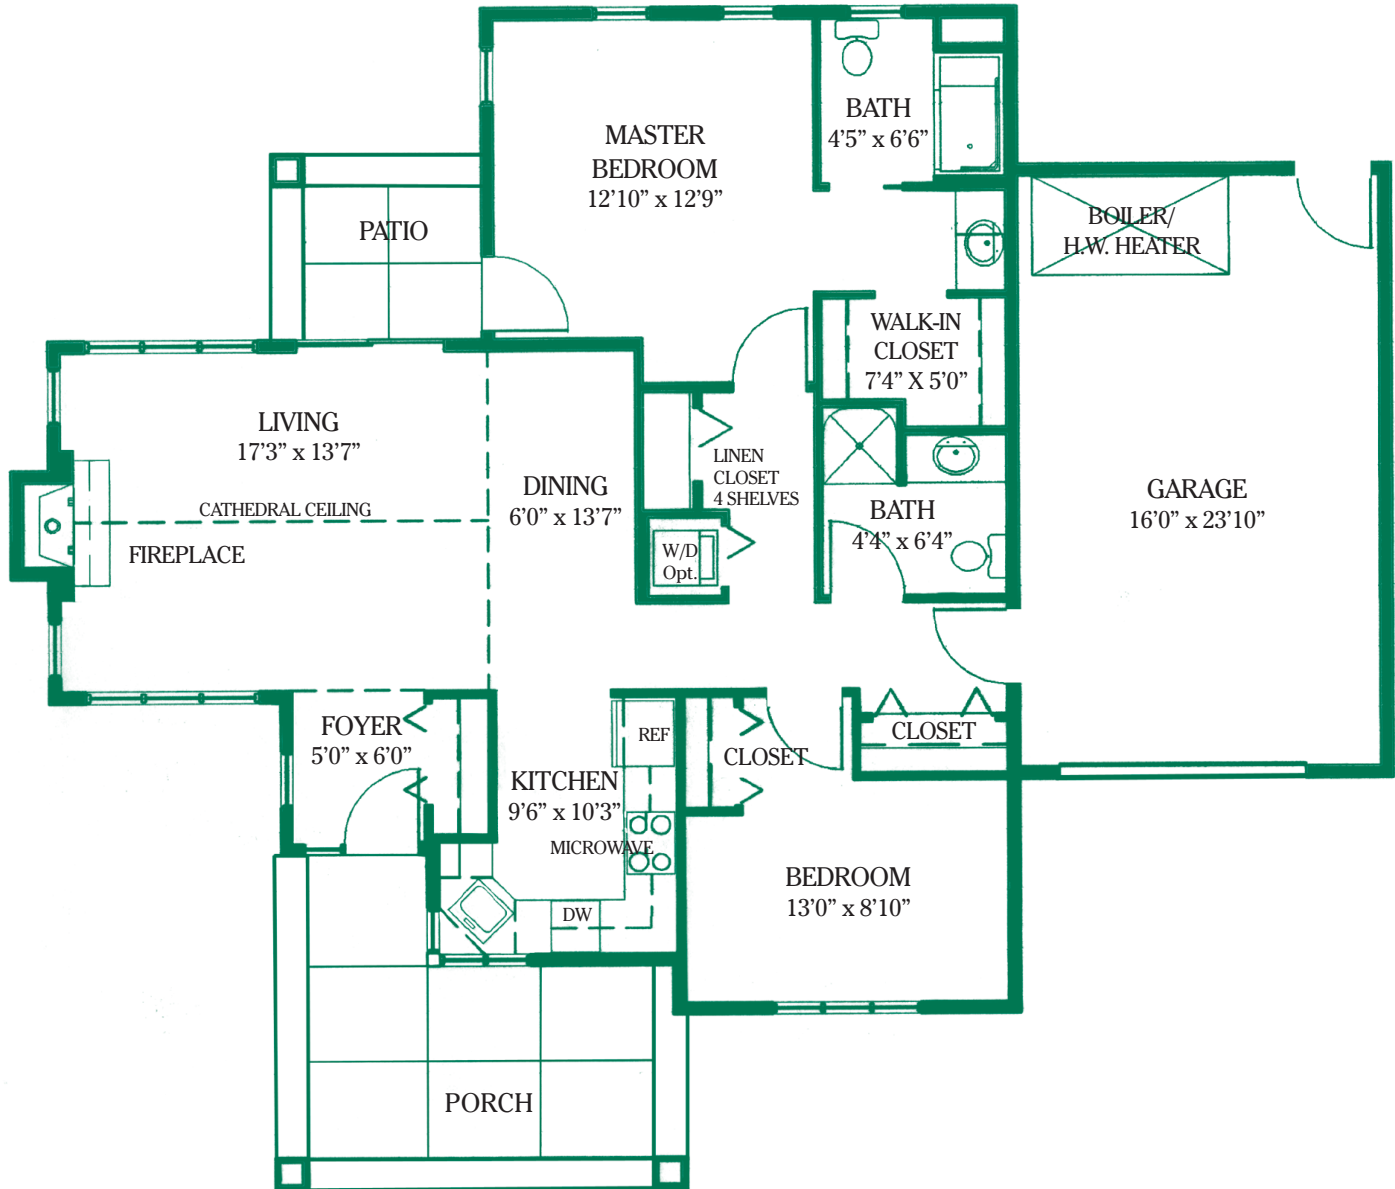

The Northpoint Cottage

Approximate Area:
1613 Square Feet
including single car garage

The Glen at Hiland Meadows

39 Longview Drive, Queensbury, NY 12804

Toll free 1-866-212-4536 • (518) 832-7800 • fax (518) 832-7895

eddseniorliving.com/TheGlen