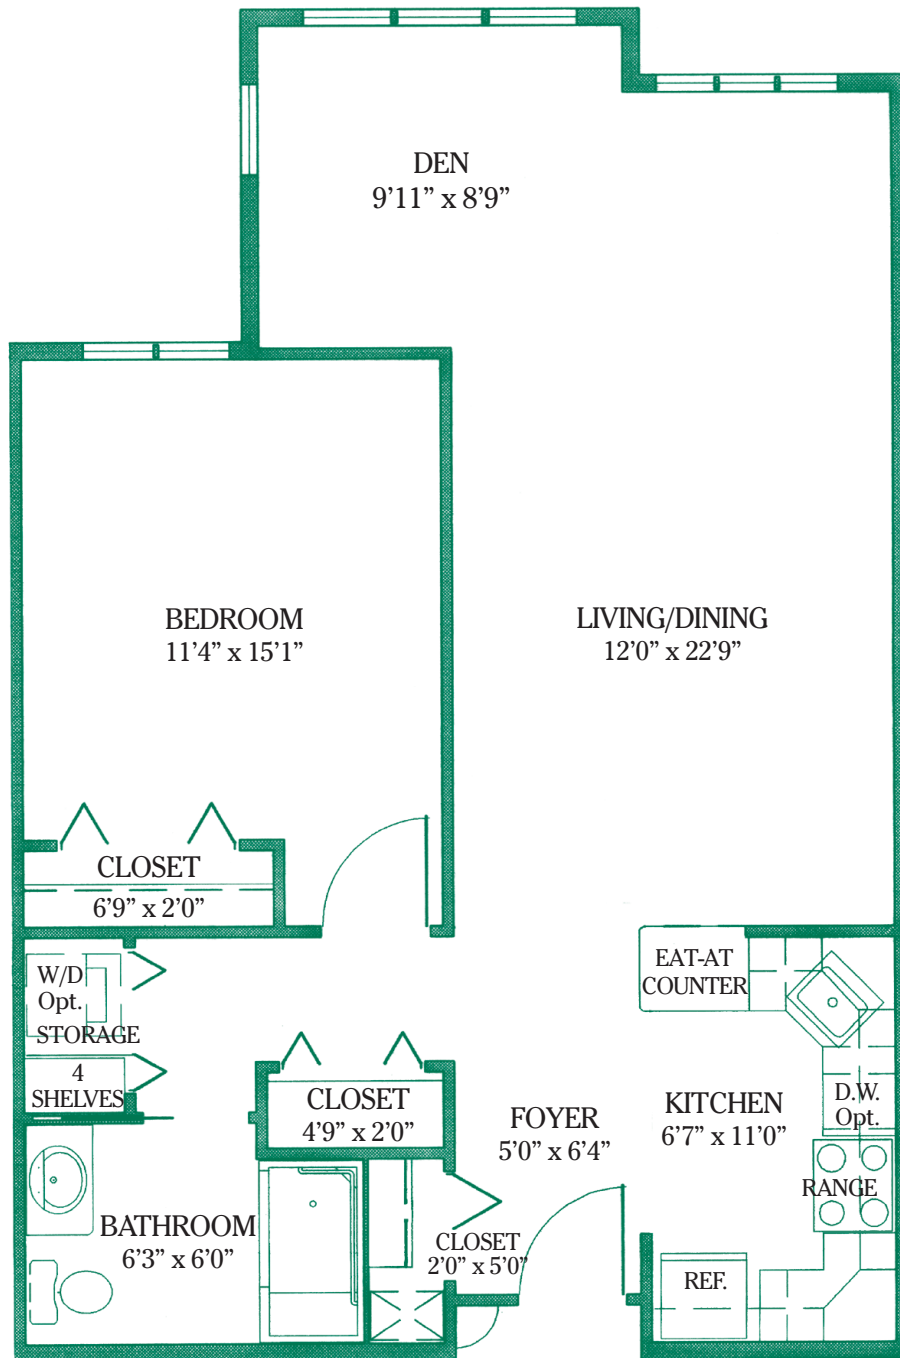

# The Southwood

**Approximate Area:  
833 Square Feet**

# The Longwood

**Approximate Area:  
776 Square Feet**

# The Pinebrook

**Approximate Area:  
631 Square Feet**

# The Fairview

**Approximate Area:  
830 Square Feet**