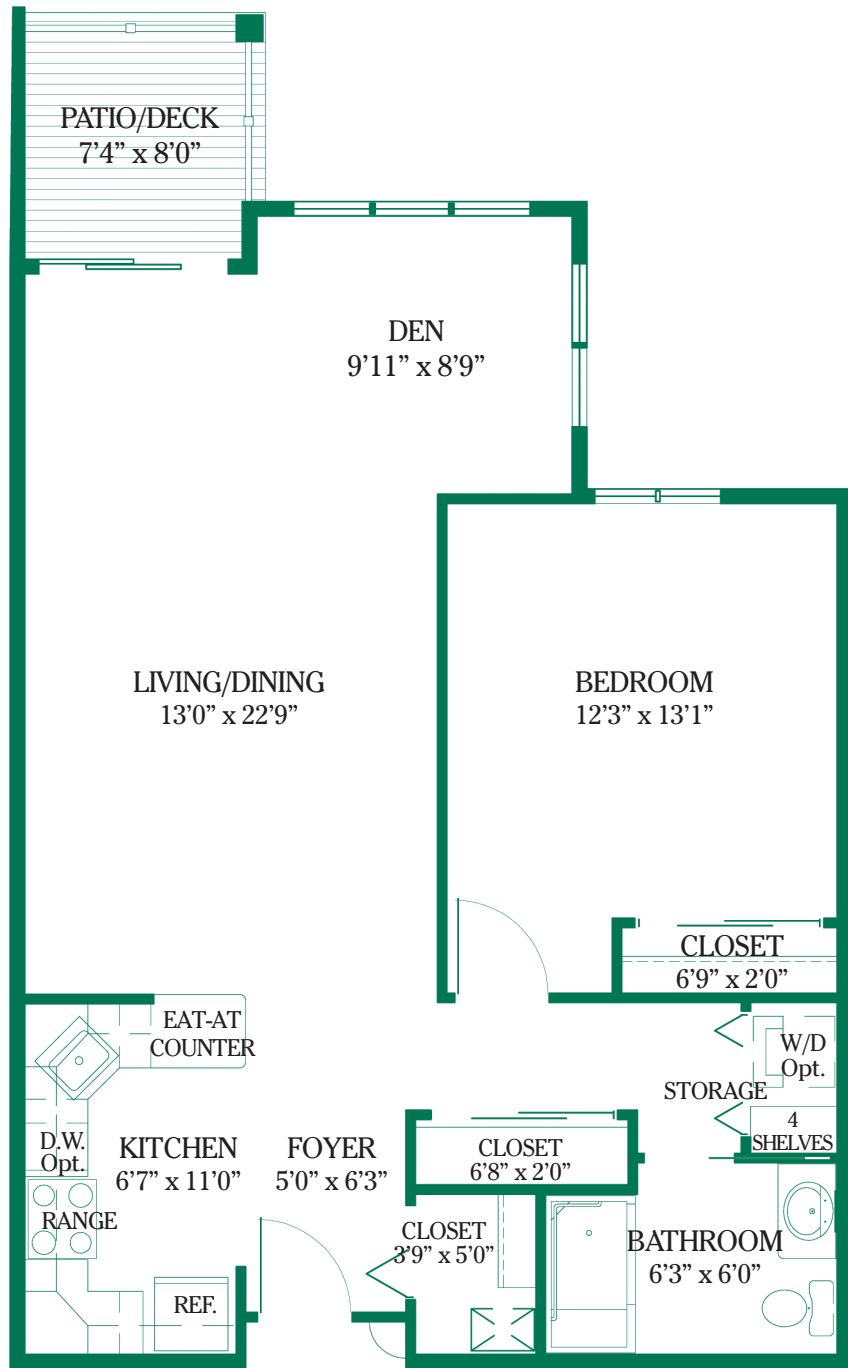

# The Glenview

**Approximate Area:  
771 Square Feet**

# The Glenview II

**Approximate Area:  
822 Square Feet**

# The Southwood

**Approximate Area:  
833 Square Feet**

# The Fairview

**Approximate Area:  
830 Square Feet**