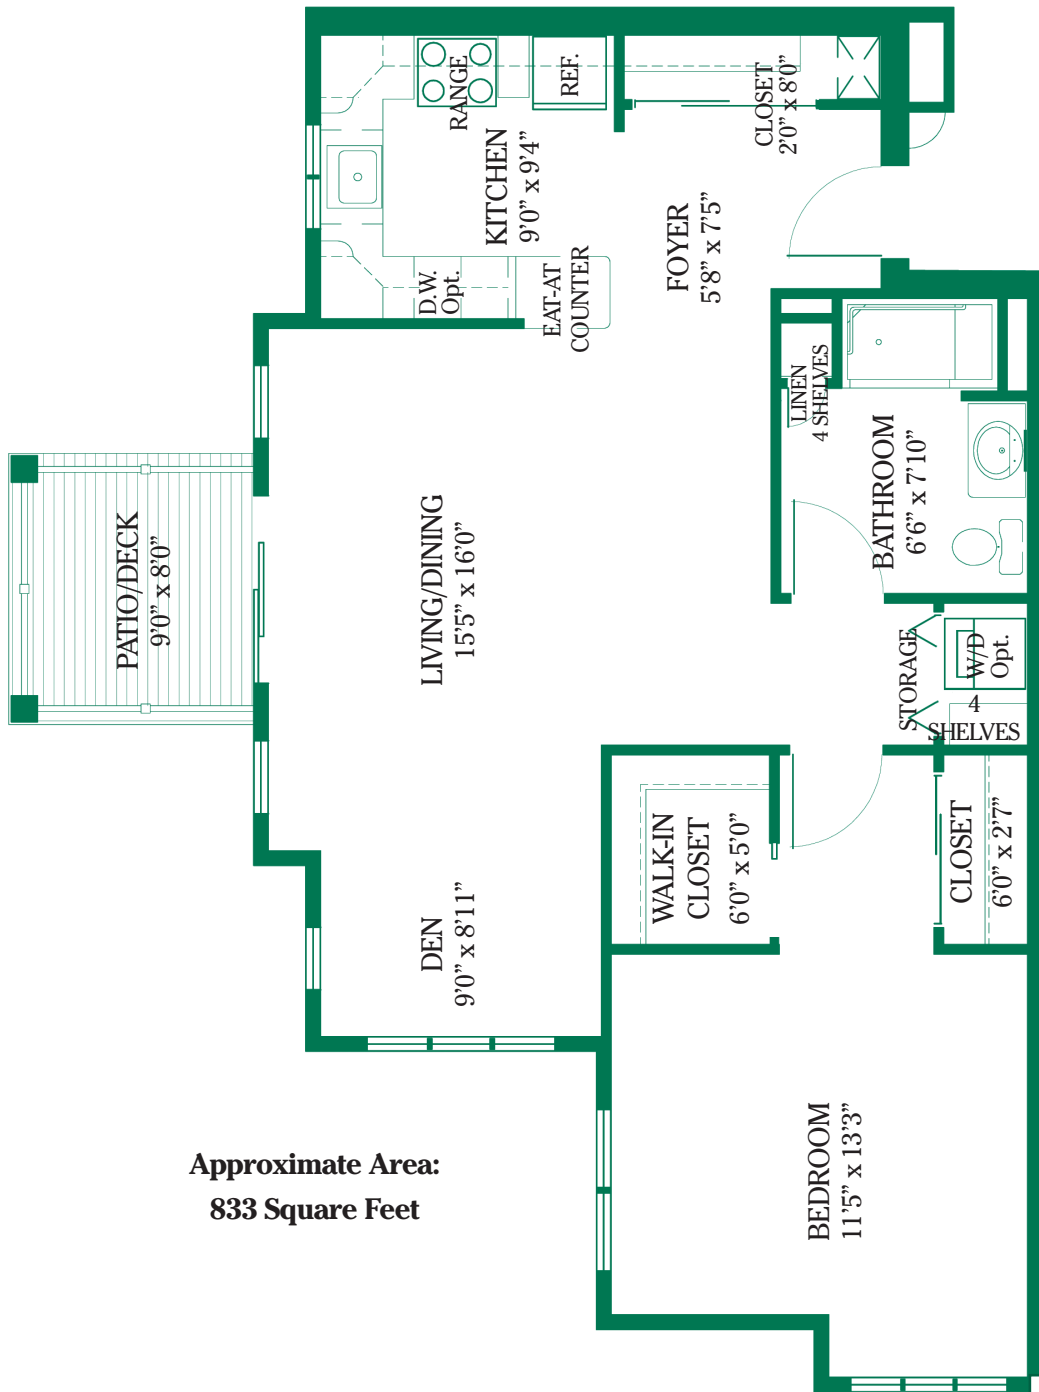

# The Glenview II

**Approximate Area:  
822 Square Feet**

# The Southwood

**Approximate Area:  
833 Square Feet**

# The Longwood

**Approximate Area:  
776 Square Feet**

# The Fairview

**Approximate Area:  
830 Square Feet**