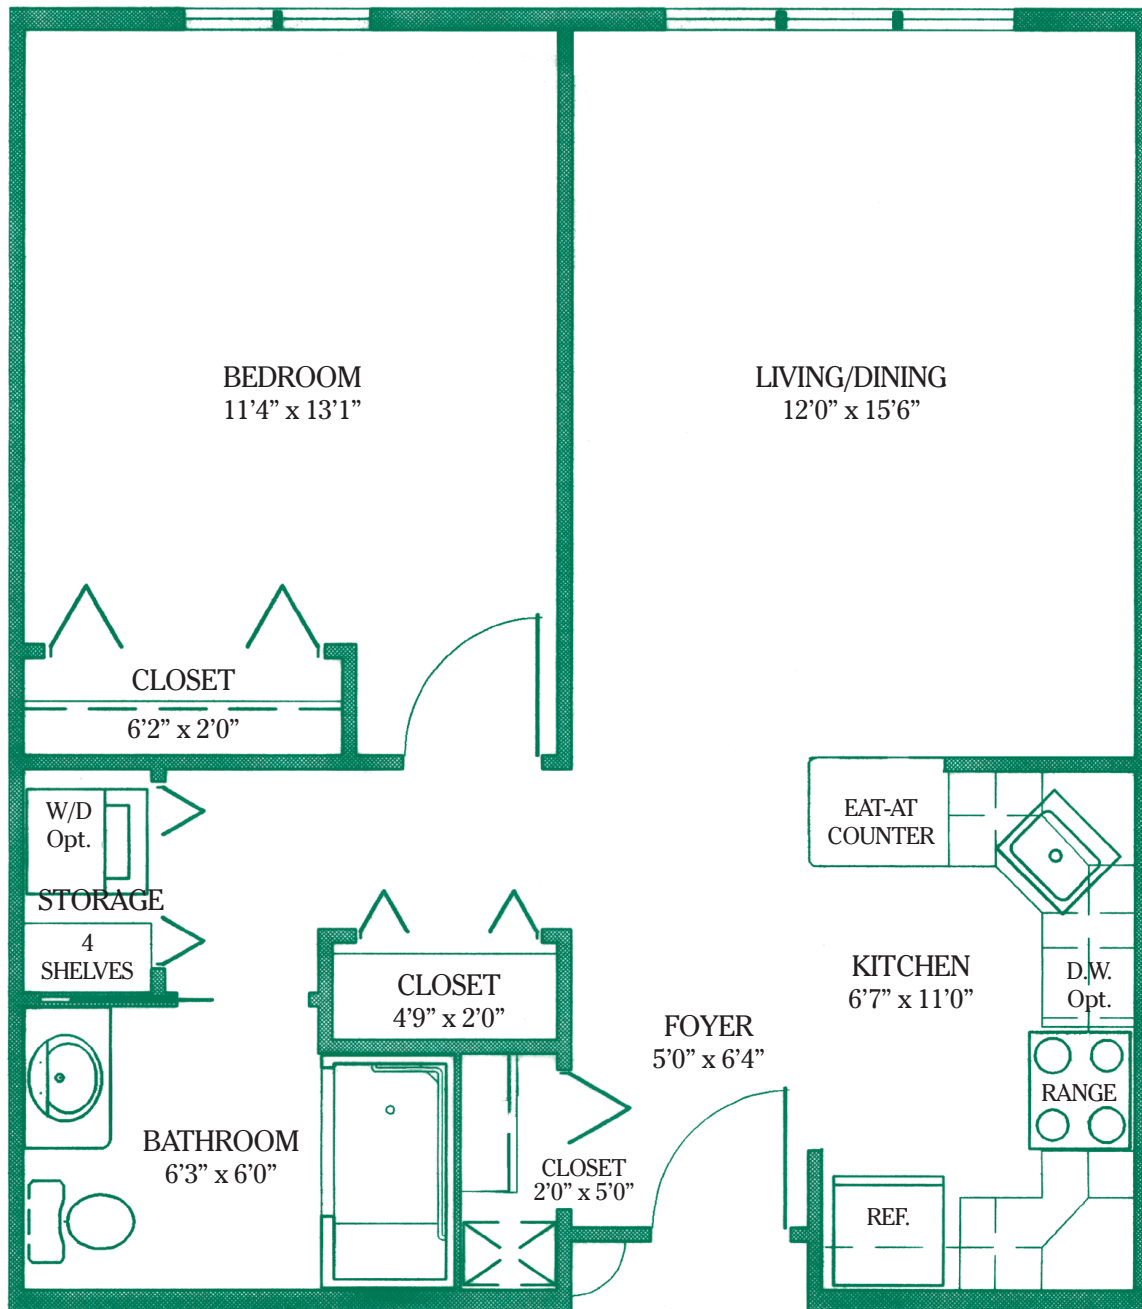

# The Longwood

**Approximate Area:  
776 Square Feet**

# The Pinebrook

**Approximate Area:  
631 Square Feet**

# The Fairview

**Approximate Area:  
830 Square Feet**