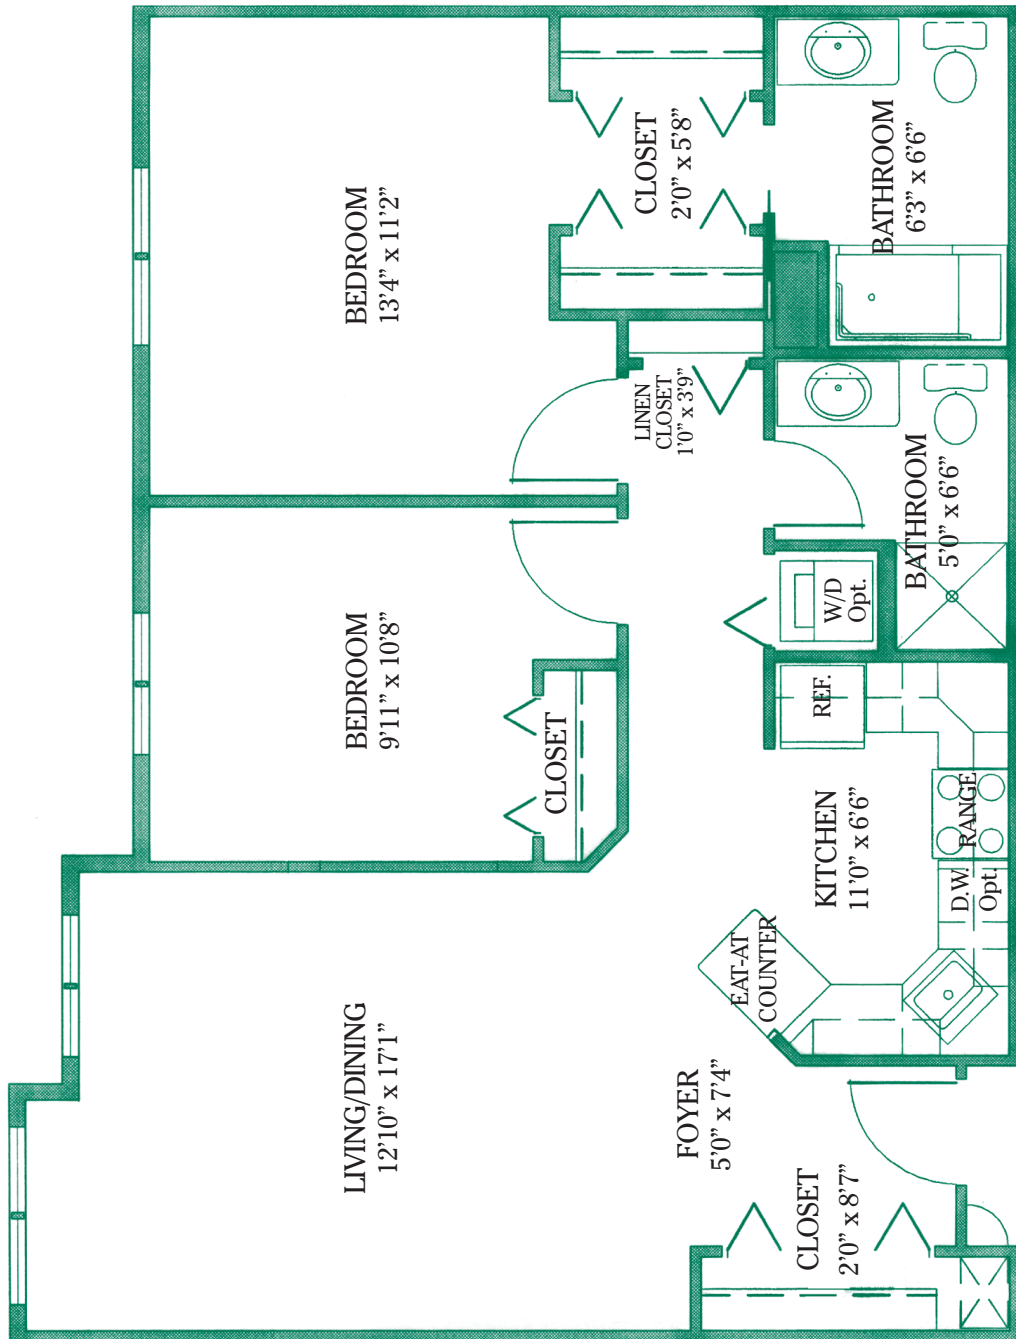

# The Glenview

**Approximate Area:  
771 Square Feet**

# The Southwood

**Approximate Area:  
833 Square Feet**

# The Fairview

**Approximate Area:  
830 Square Feet**

# The Woodfield

**Approximate Area:  
915 Square Feet**