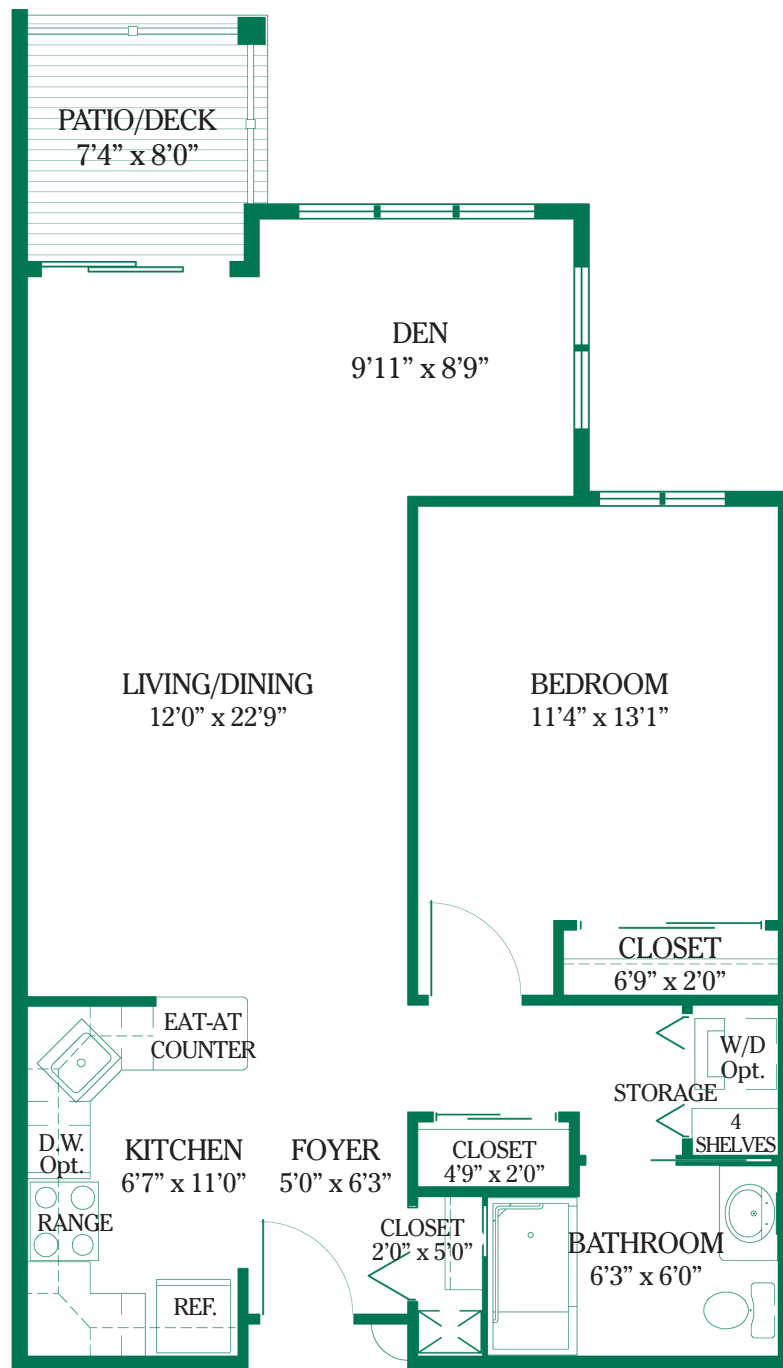

# The Glenview

**Approximate Area:  
771 Square Feet**

# The Glenview II

**Approximate Area:  
822 Square Feet**

# The Southwood

**Approximate Area:  
833 Square Feet**

# The Fairview

**Approximate Area:  
830 Square Feet**