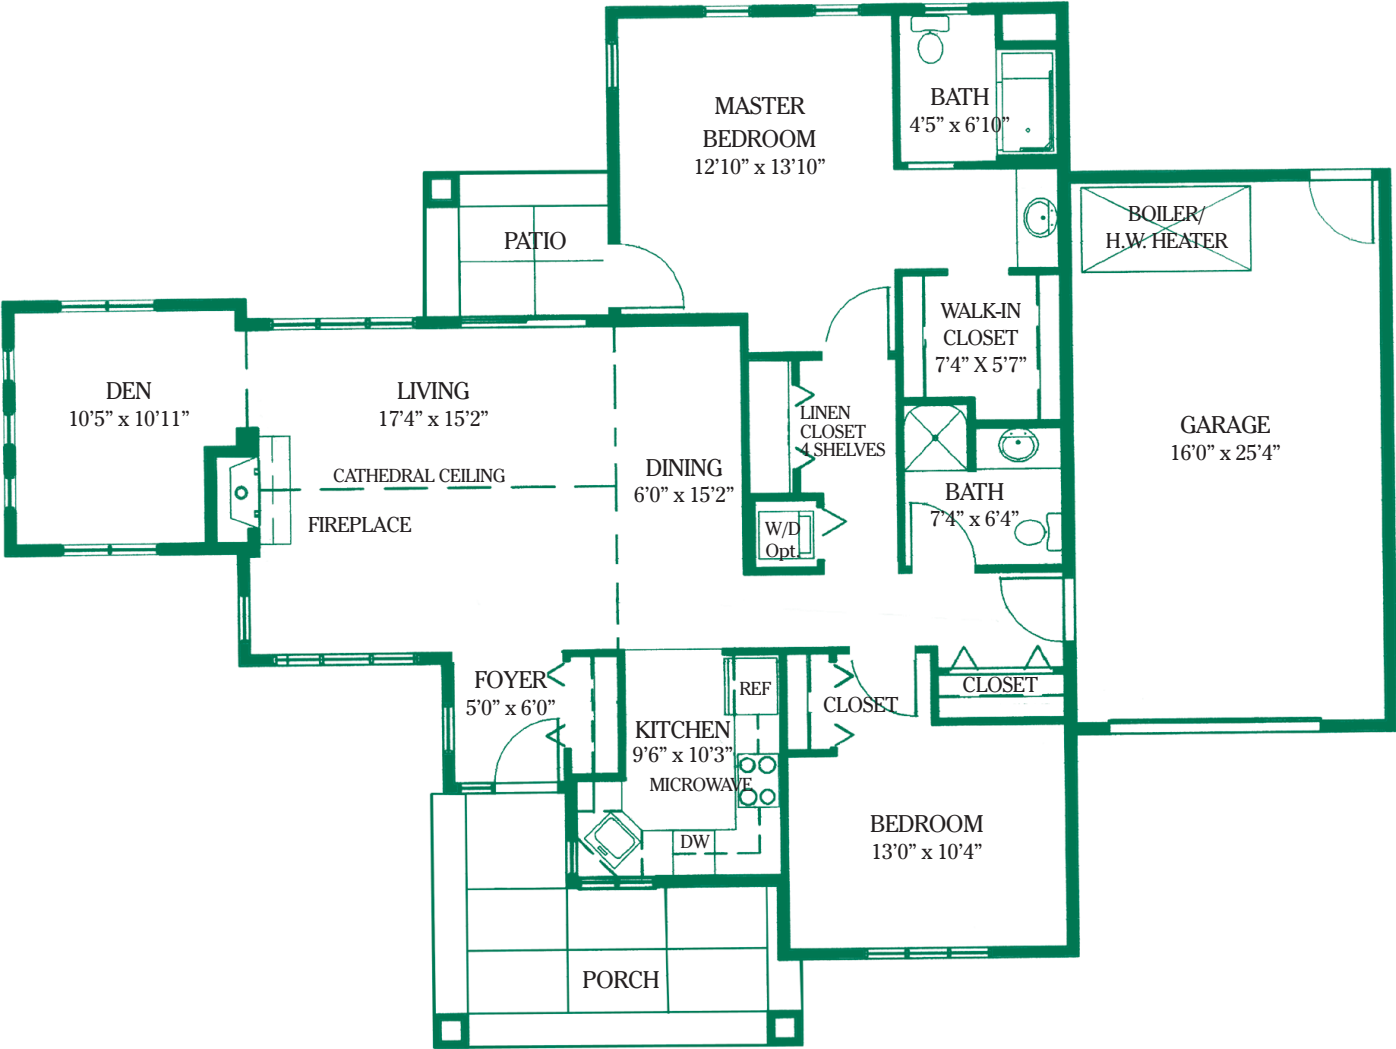

The Northpoint II Deluxe Cottage