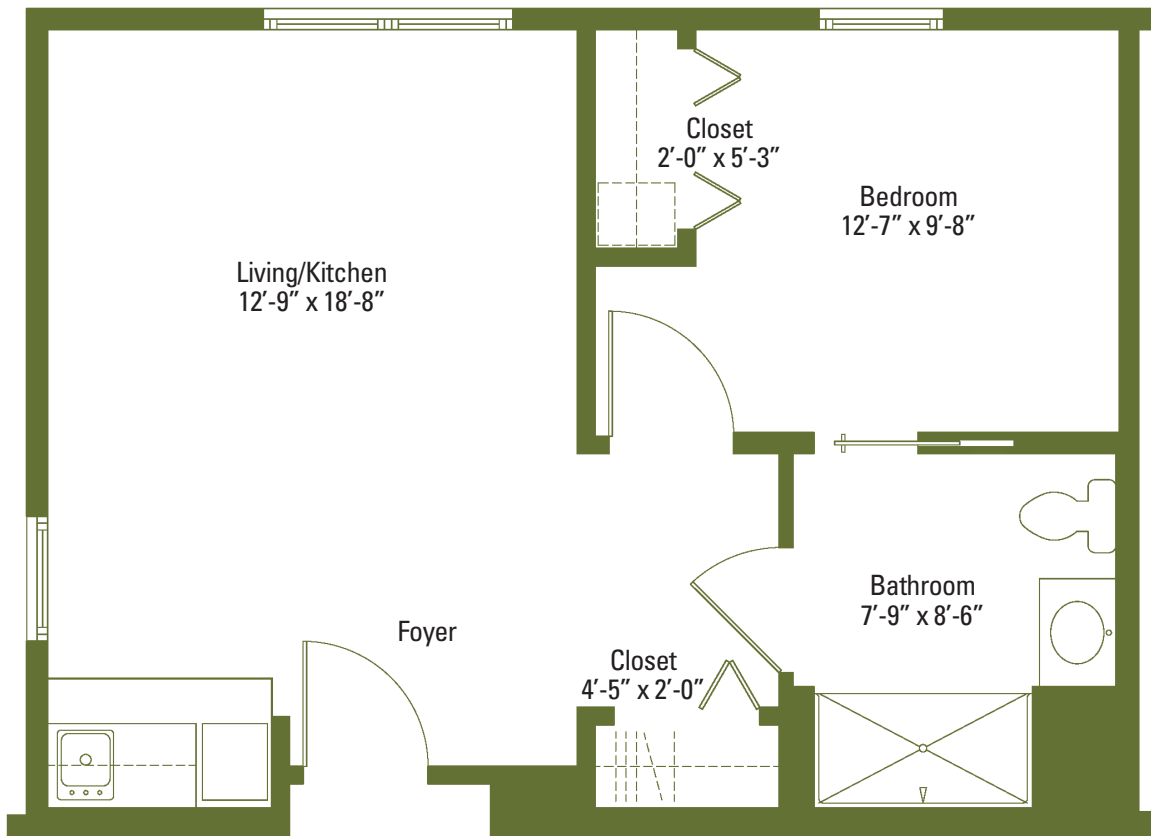

The Greenbush

The Terrace at Hawthorne Ridge

Approximate Area - 410 sq. ft.

A New Direction in Retirement Living

The Pinewoods

The Terrace at Hawthorne Ridge

Approximate Area - 453 sq. ft.

A New Direction in Retirement Living