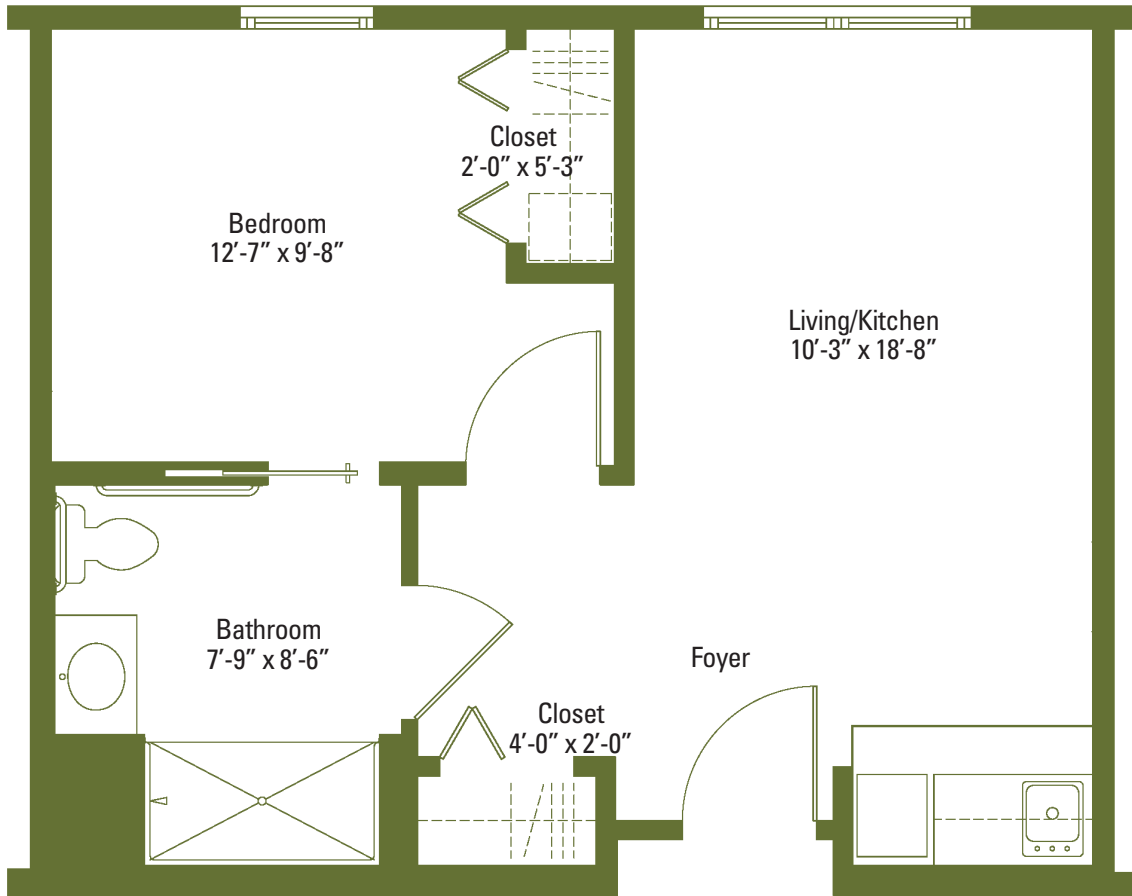

The Greenbush

The Terrace at Hawthorne Ridge

Approximate Area - 410 sq. ft.

A New Direction in Retirement Living

The Pinewoods

The Terrace at Hawthorne Ridge

Approximate Area - 453 sq. ft.

A New Direction in Retirement Living