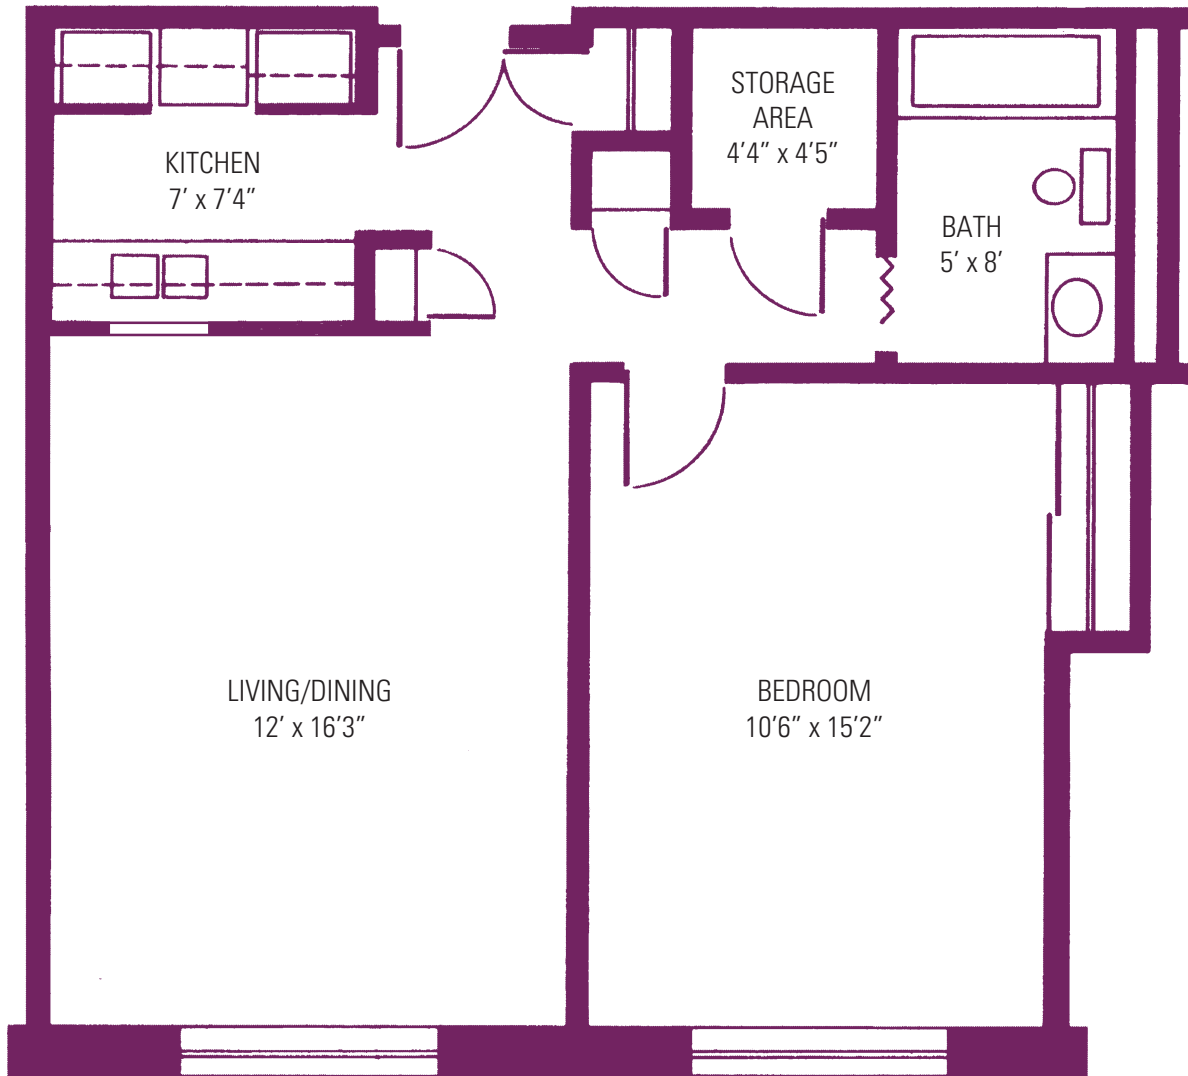

## The Willard - One-Bedroom Apartment (A)

514 square feet

## The Pattison - One-Bedroom Apartment (BI)

555 square feet

## The Cluett - One-Bedroom Corner Apartment (BIII)

555 square feet

## The Cluett - One-Bedroom Double Window Apartment (BII)

555 square feet