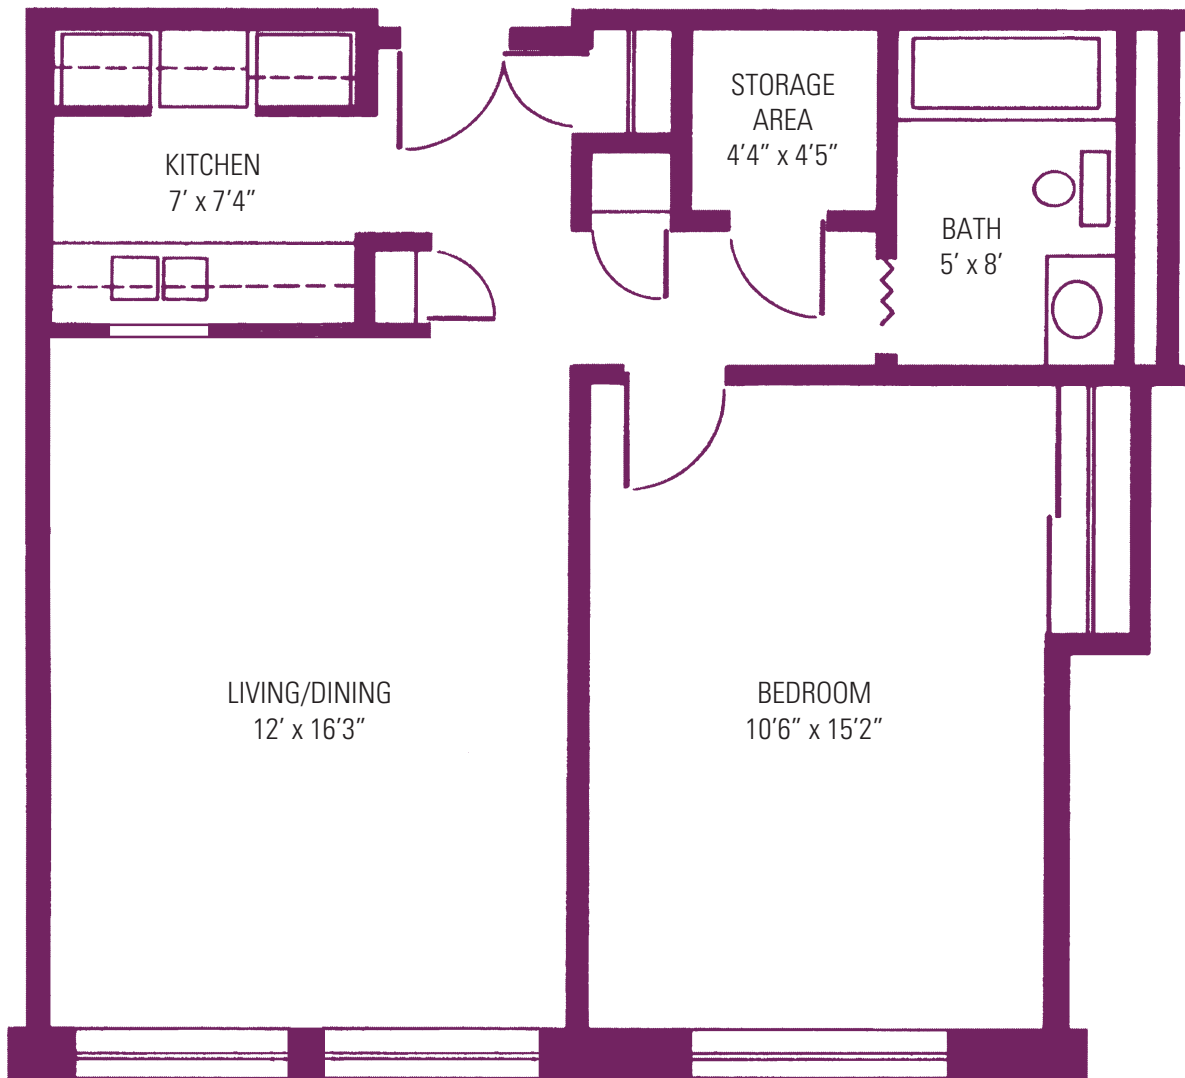

## The Pattison - One-Bedroom Apartment (BI)

555 square feet

## The Cluett - One-Bedroom Corner Apartment (BIII)

555 square feet

## The Cluett - One-Bedroom Double Window Apartment (BII)

555 square feet

## The Garfield - One-Bedroom Apartment with Den (C)

807 square feet