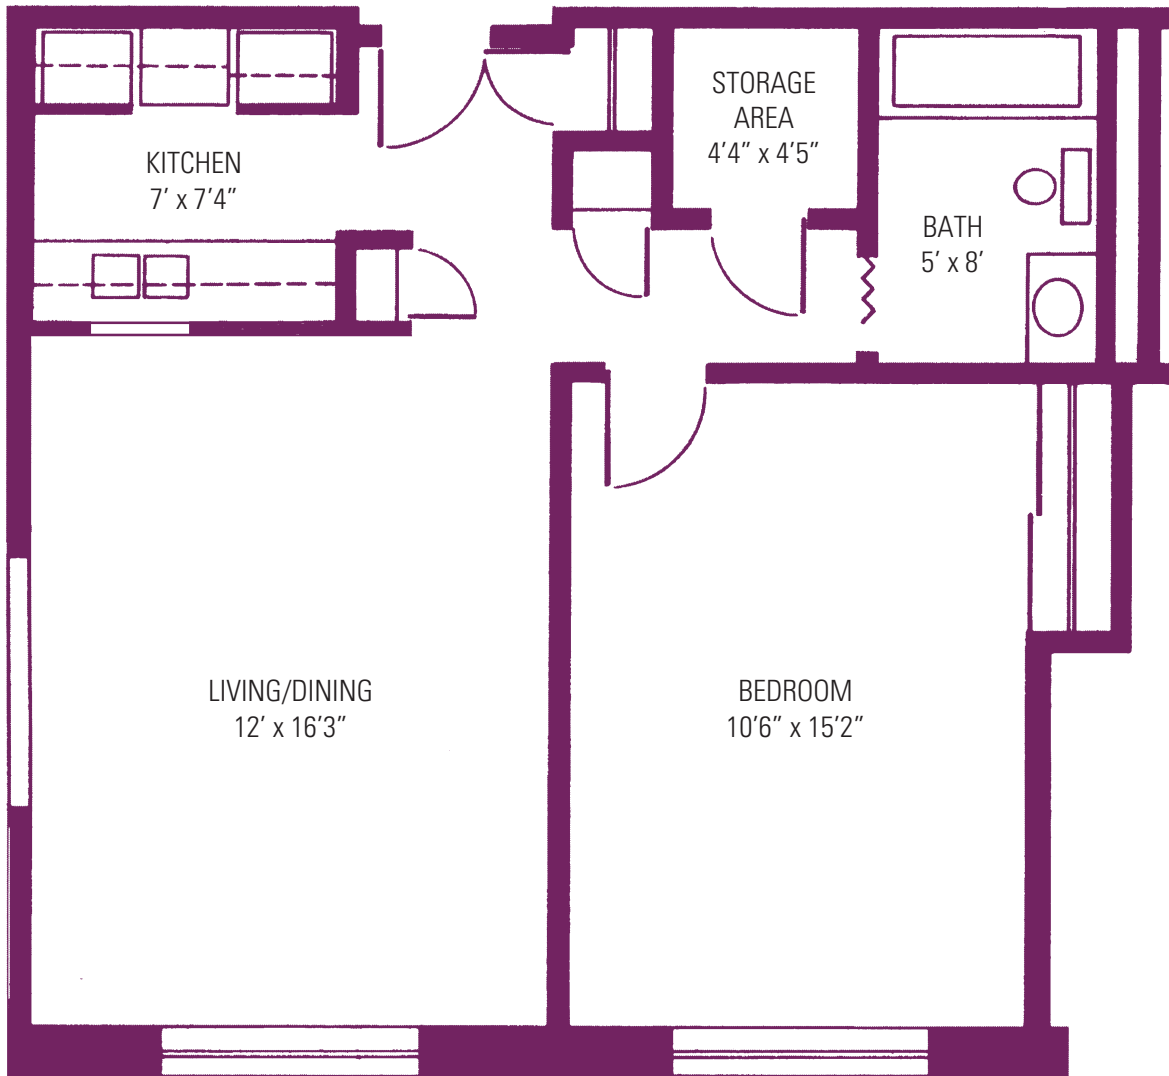

## The Willard - One-Bedroom Apartment (A)

514 square feet

## The Pattison - One-Bedroom Apartment (BI)

555 square feet

## The Cluett - One-Bedroom Corner Apartment (BIII)

555 square feet

## The Cluett - One-Bedroom Double Window Apartment (BII)

555 square feet