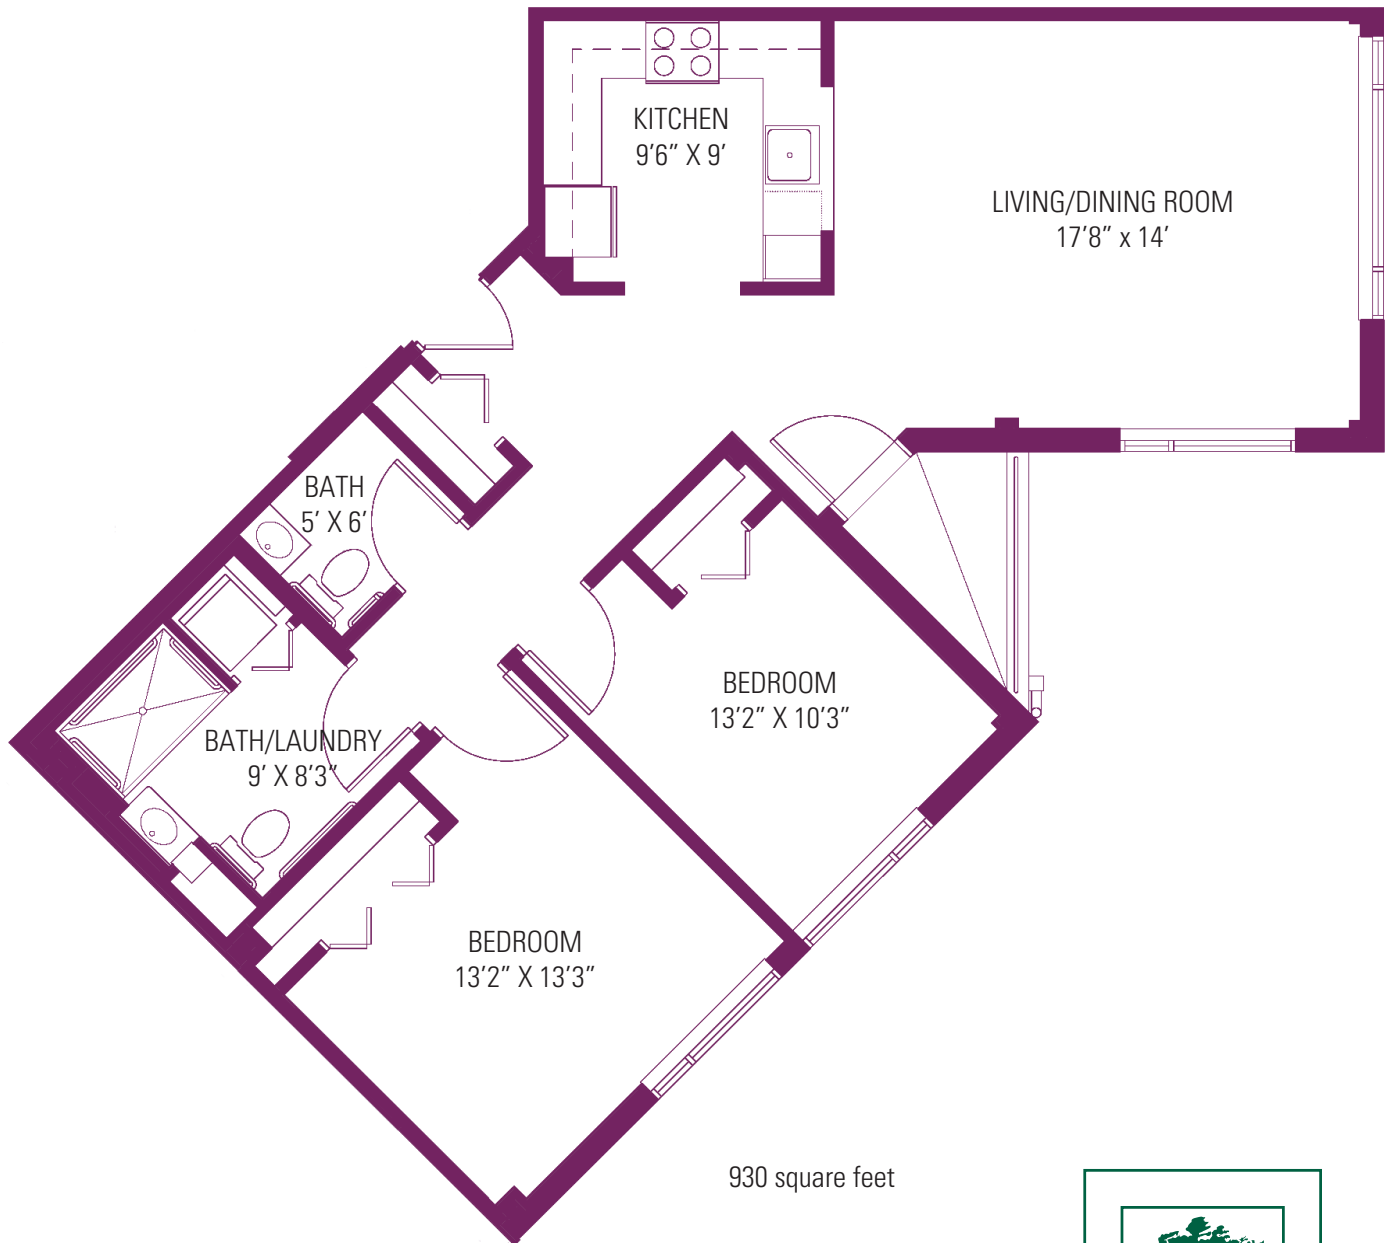

The Rensselaer - Two-Bedroom Apartment (E)

Beechwood

2218 Burdett Avenue • Troy, NY 12180

(518) 274-0037 • fax (518) 274-5407

eddyseniorliving.com/Beechwood