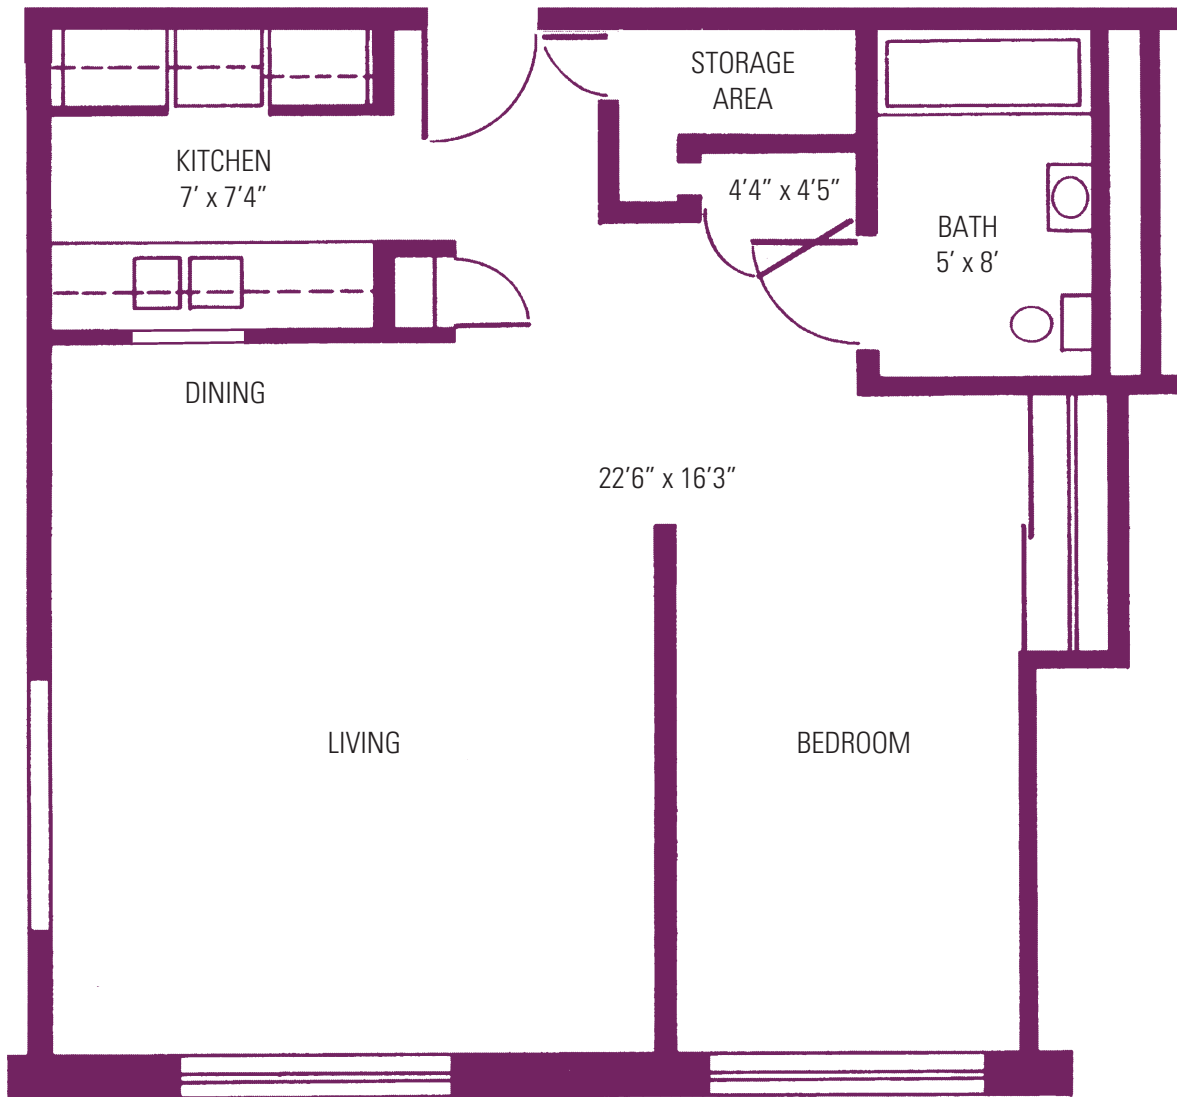

## The Willard - One-Bedroom Apartment (A)

514 square feet

## The Pattison - One-Bedroom Apartment (BI)

555 square feet

## The Cluett - One-Bedroom Corner Apartment (BIII)

555 square feet

## The Cluett - One-Bedroom Double Window Apartment (BII)

555 square feet