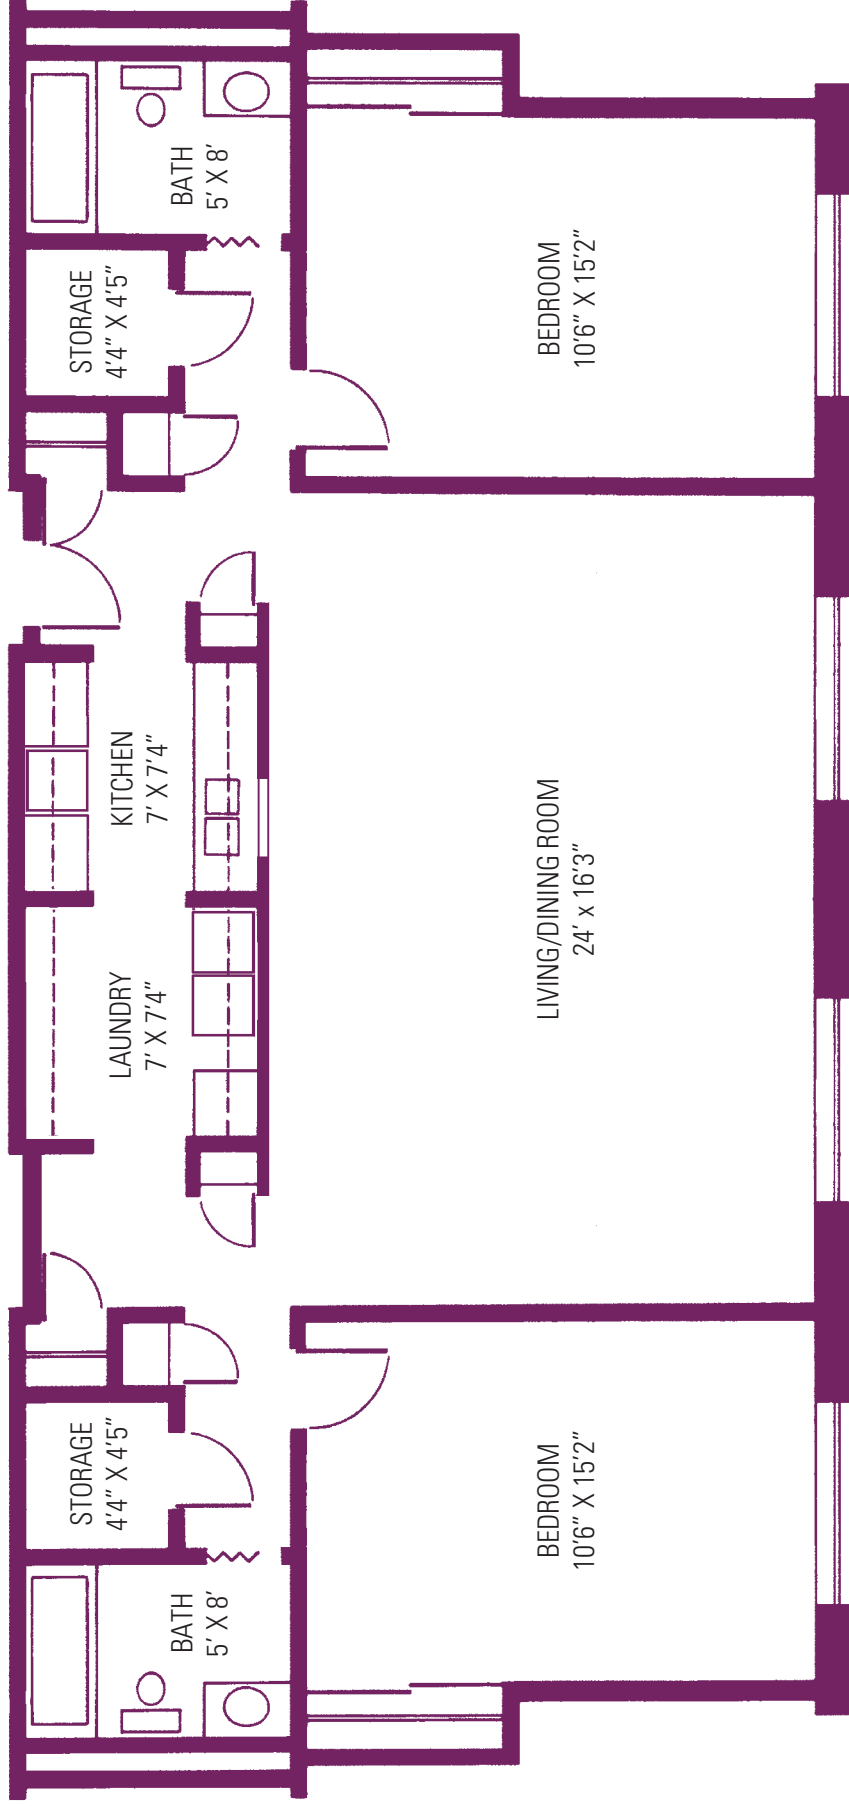

## The Willard - One-Bedroom Apartment (A)

514 square feet

## The Pattison - One-Bedroom Apartment (BI)

555 square feet

## The Cluett - One-Bedroom Corner Apartment (BIII)

555 square feet

# The Van Buren - Two-Bedroom Apartment (F)

1,110 square feet

**Beechwood**  
at Eddy Memorial