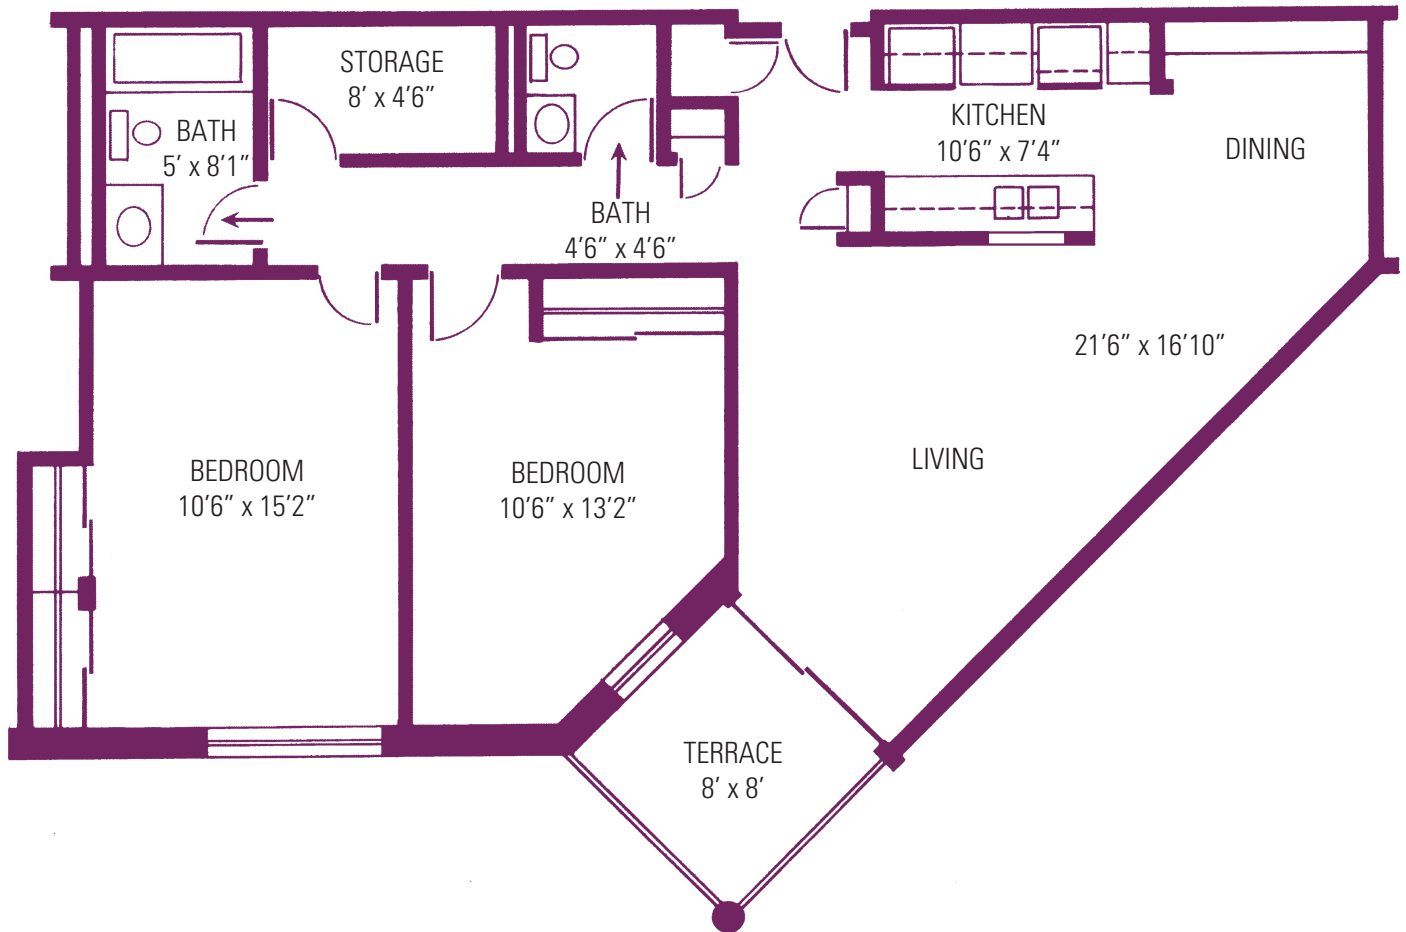

## The Pattison - One-Bedroom Apartment (BI)

555 square feet

## The Garfield - One-Bedroom Apartment with Den (C)

807 square feet

### **Beechwood**

2218 Burdett Avenue • Troy, NY 12180

(518) 274-0037 • fax (518) 274-5407

[eddyseniorliving.com/Beechwood](http://eddyseniorliving.com/Beechwood)

## The Poestenkill - Two-Bedroom Apartment (D)

848 square feet