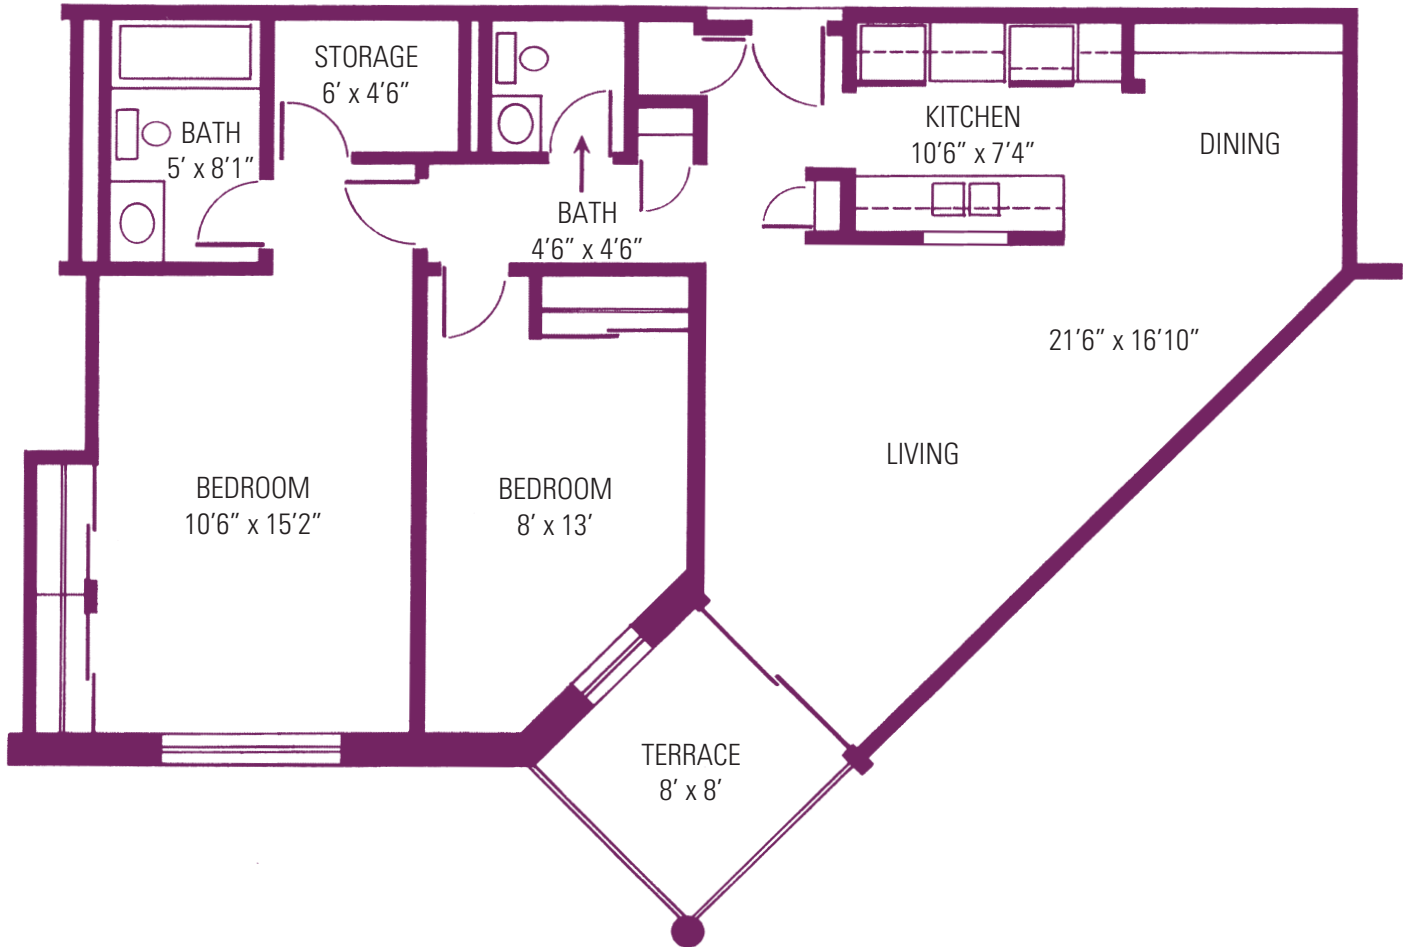

## The Pattison - One-Bedroom Apartment (BI)

555 square feet

## The Cluett - One-Bedroom Corner Apartment (BIII)

555 square feet

## The Cluett - One-Bedroom Double Window Apartment (BII)

555 square feet

## The Garfield - One-Bedroom Apartment with Den (C)

807 square feet