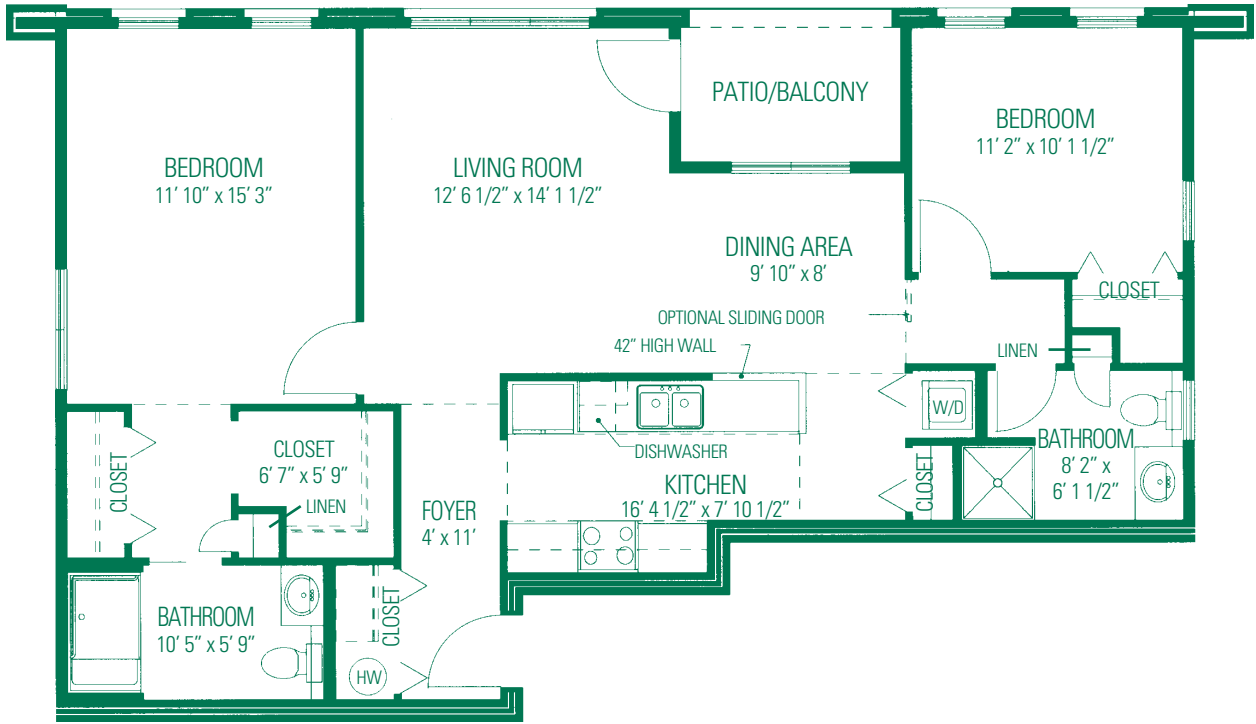

The Stuyvesant I

845 Square Feet

Two Bedrooms, Two Baths, Kitchen,
Combination Living Room
& Dining Room, Patio or Balcony
(Dimensions may vary slightly)

Beverwyck

Setting the Standard in Independent
Senior Living, Enriched Housing
and Skilled Nursing Services

40 Autumn Drive
Slingerlands, NY 12159
(518) 482-8774
EddySeniorLiving.com/Beverwyck

The Stuyvesant II

829 Square Feet

One Bedroom, One-and-a-half Baths,
Kitchen, Combination Living Room
& Dining Room, Patio or Balcony
(Dimensions may vary slightly)

1,093 Square Feet

Two Bedrooms, Two Baths, Kitchen,
Separate Living and Dining Rooms,
Patio or Balcony
(Dimensions may vary slightly)

40 Autumn Drive
Slingerlands, NY 12159
(518) 482-8774
EddySeniorLiving.com/Beverwyck

The Ten Eyck II

1,300 Square Feet
Two Bedrooms, Two Baths,
Eat-in Kitchen, Combination Living Room
and Dining Room
(Dimensions may vary slightly)

40 Autumn Drive
Slingerlands, NY 12159
(518) 482-8774
EddySeniorLiving.com/Beverwyck