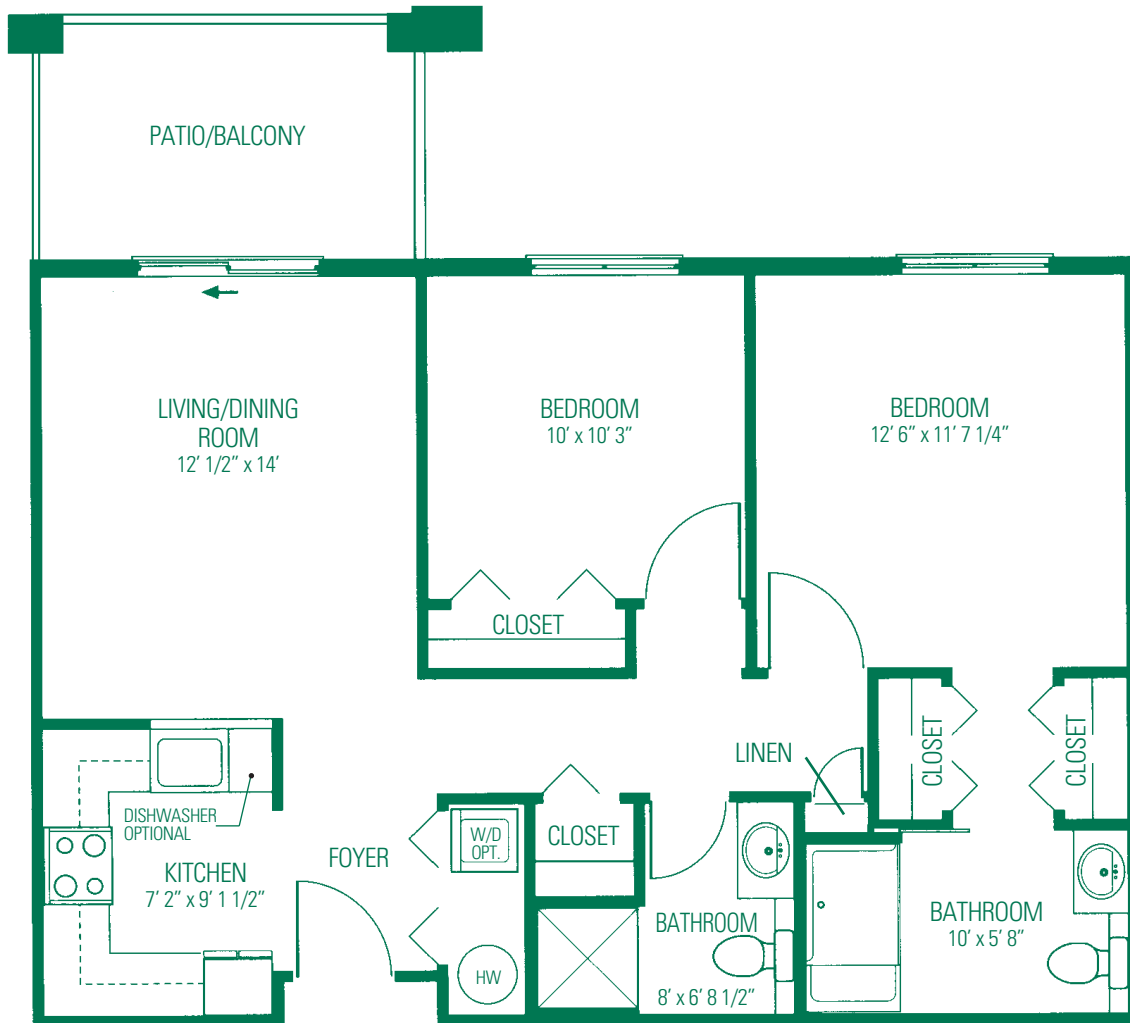

The Stuyvesant I

845 Square Feet

Two Bedrooms, Two Baths, Kitchen,
Combination Living Room
& Dining Room, Patio or Balcony
(Dimensions may vary slightly)

Beverwyck

Setting the Standard in Independent
Senior Living, Enriched Housing
and Skilled Nursing Services

40 Autumn Drive
Slingerlands, NY 12159
(518) 482-8774
EddySeniorLiving.com/Beverwyck

The Stuyvesant II

829 Square Feet

One Bedroom, One-and-a-half Baths,
Kitchen, Combination Living Room
& Dining Room, Patio or Balcony
(Dimensions may vary slightly)

The Ten Eyck II

1,300 Square Feet
Two Bedrooms, Two Baths,
Eat-in Kitchen, Combination Living Room
and Dining Room
(Dimensions may vary slightly)

40 Autumn Drive
Slingerlands, NY 12159
(518) 482-8774
EddySeniorLiving.com/Beverwyck

Setting the Standard in Independent
Senior Living, Enriched Housing
and Skilled Nursing Services

The Melville

514 Square Feet
One Bedroom and Bath,
Eat-in Kitchen, Living Room
(Dimensions may vary slightly)