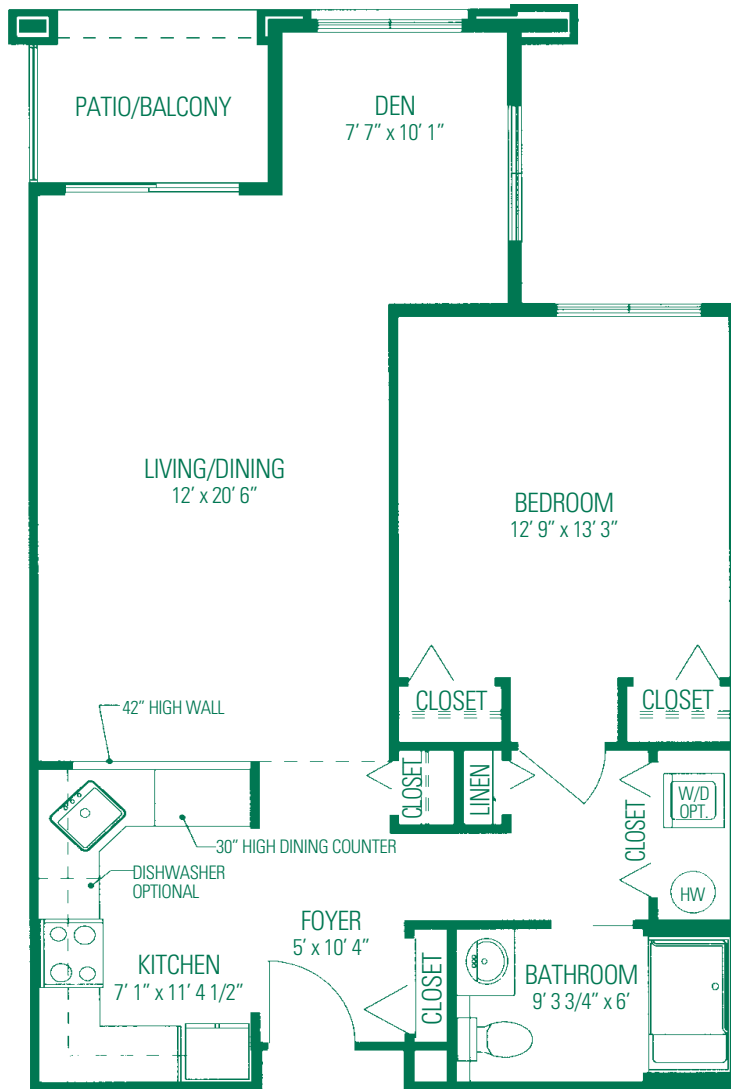

Setting the Standard in Independent
Senior Living, Enriched Housing
and Skilled Nursing Services

The Melville

514 Square Feet
One Bedroom and Bath,
Eat-in Kitchen, Living Room
(Dimensions may vary slightly)

One Bedroom Master Suite with Bath,
Kitchen, Combination Living Room
and Dining Room, Den, Patio or Balcony
(Dimensions may vary slightly)

40 Autumn Drive
Slingerlands, NY 12159
(518) 482-8774
EddySeniorLiving.com/Beverwyck

Beverwyck
Setting the Standard in Independent
Senior Living, Enriched Housing
and Skilled Nursing Services

The Schuyler II

815 Square Feet

One Bedroom and Bath,
Eat-in Kitchen, Combination Living Room
and Dining Room, Den, Patio or Balcony
(Dimensions may vary slightly)

2,564 Square Feet

Two Bedrooms, Two Baths,
Kitchen, Dining Room, Den,
Living Room with Fireplace,
Patio/Deck, Screened-in Porch,
Attached Oversized Garage

Beverwyck

Setting the Standard in Independent
Senior Living, Enriched Housing
and Skilled Nursing Services