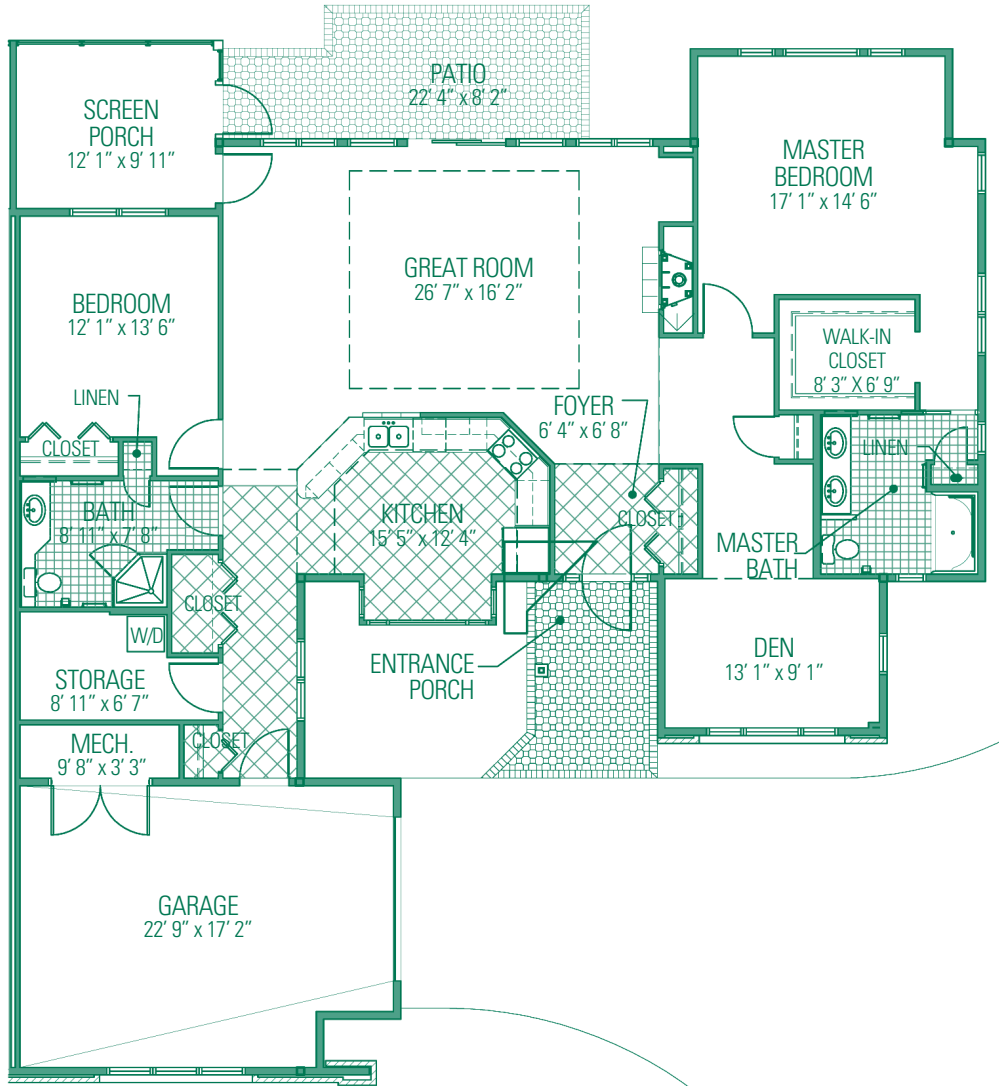

Beverwyck
Setting the Standard in Independent
Senior Living, Enriched Housing
and Skilled Nursing Services

The Schuyler II

815 Square Feet

One Bedroom and Bath,
Eat-in Kitchen, Combination Living Room
and Dining Room, Den, Patio or Balcony
(Dimensions may vary slightly)

Setting the Standard in Independent
Senior Living, Enriched Housing
and Skilled Nursing Services

40 Autumn Drive
Slingerlands, NY 12159
(518) 482-8774
EddySeniorLiving.com/Beverwyck

The Cottage

1,661 to 1,824 Square Feet
Two Bedrooms, Two Baths, Kitchen,
Dining Room, Living Room with Optional Fireplace,
Patio, Attached Garage
(Dimensions may vary slightly)

2,564 Square Feet

Two Bedrooms, Two Baths,
Kitchen, Dining Room, Den,
Living Room with Fireplace,
Patio/Deck, Screened-in Porch,
Attached Oversized Garage

Beverwyck

Setting the Standard in Independent
Senior Living, Enriched Housing
and Skilled Nursing Services