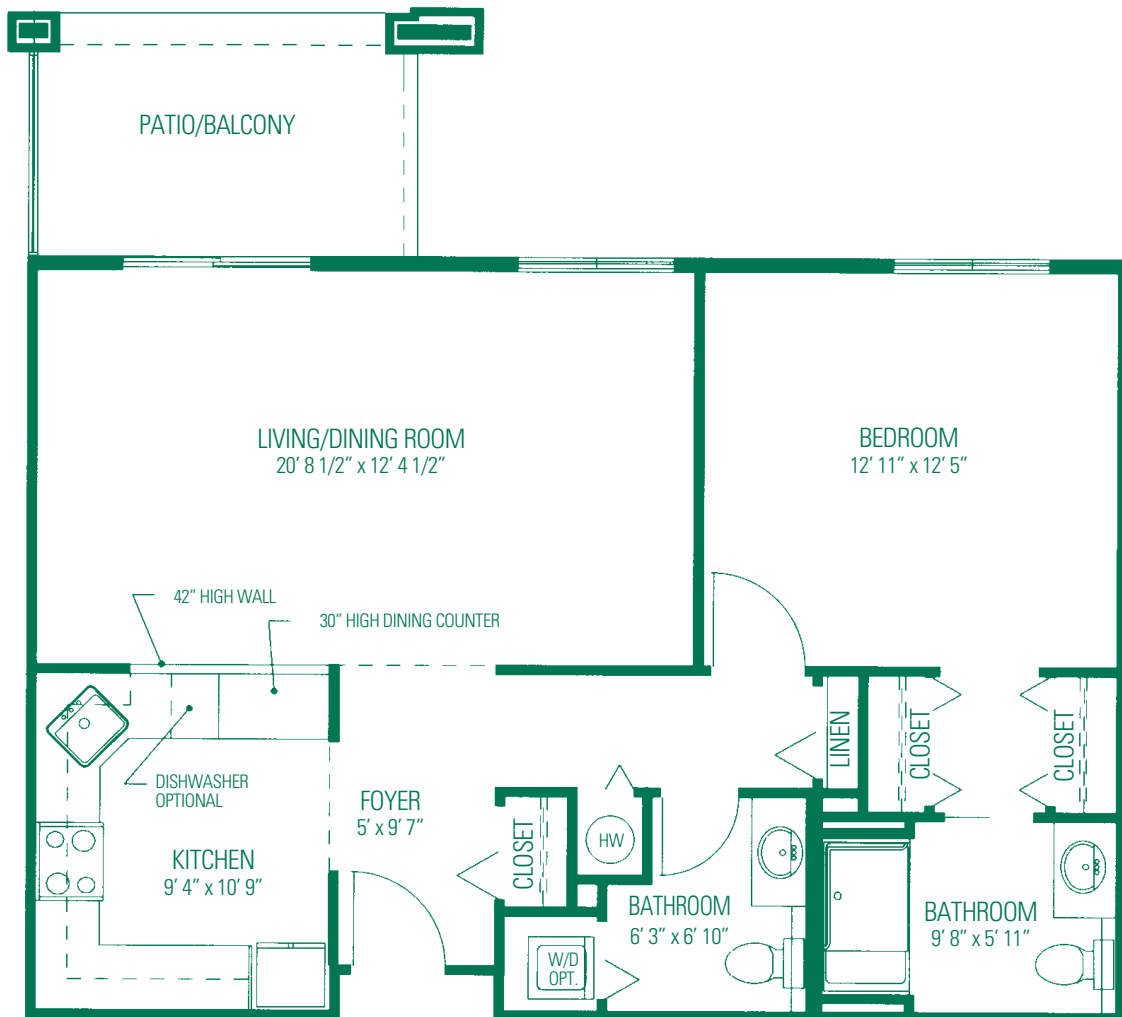

The Stuyvesant I

845 Square Feet

Two Bedrooms, Two Baths, Kitchen,
Combination Living Room
& Dining Room, Patio or Balcony
(Dimensions may vary slightly)

Beverwyck

Setting the Standard in Independent
Senior Living, Enriched Housing
and Skilled Nursing Services

40 Autumn Drive
Slingerlands, NY 12159
(518) 482-8774
EddySeniorLiving.com/Beverwyck

The Stuyvesant II

829 Square Feet

One Bedroom, One-and-a-half Baths,
Kitchen, Combination Living Room
& Dining Room, Patio or Balcony
(Dimensions may vary slightly)

1,093 Square Feet

Two Bedrooms, Two Baths, Kitchen,
Separate Living and Dining Rooms,
Patio or Balcony
(Dimensions may vary slightly)

40 Autumn Drive
Slingerlands, NY 12159
(518) 482-8774
EddySeniorLiving.com/Beverwyck

The Ten Eyck II

1,300 Square Feet
Two Bedrooms, Two Baths,
Eat-in Kitchen, Combination Living Room
and Dining Room
(Dimensions may vary slightly)

40 Autumn Drive
Slingerlands, NY 12159
(518) 482-8774
EddySeniorLiving.com/Beverwyck