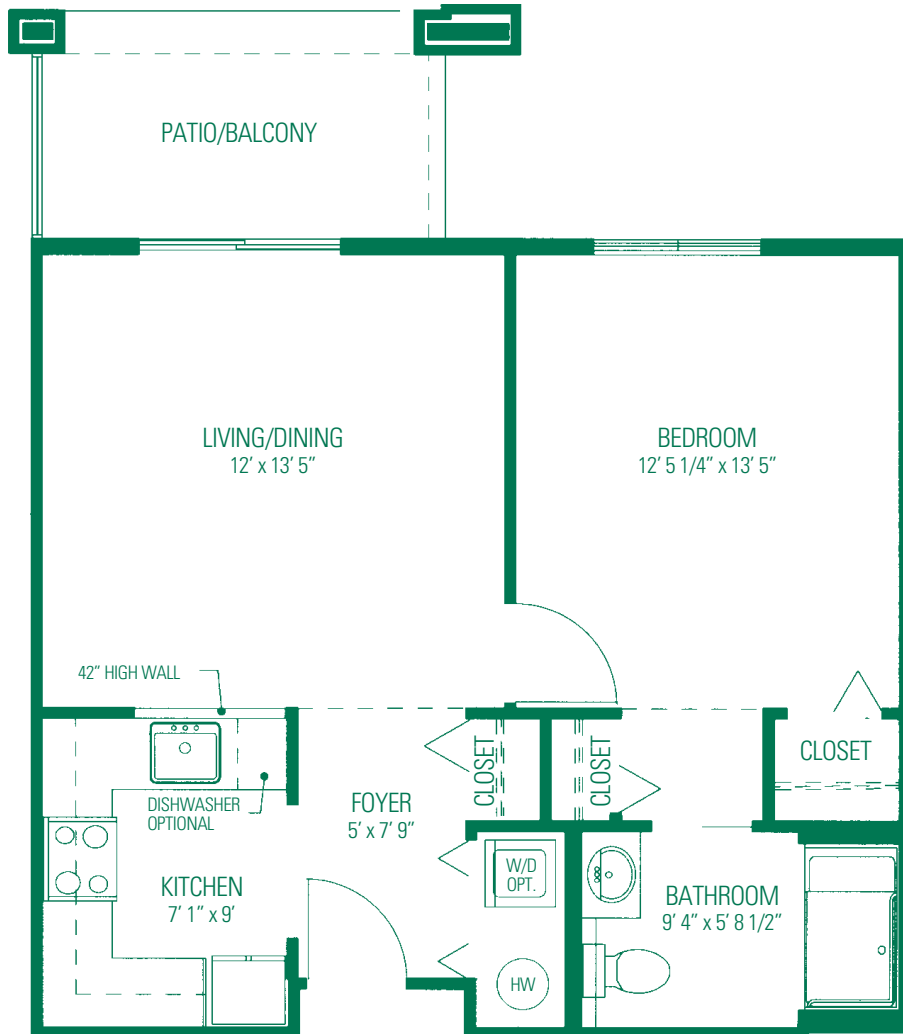

1,093 Square Feet

Two Bedrooms, Two Baths, Kitchen,
Separate Living and Dining Rooms,
Patio or Balcony
(Dimensions may vary slightly)

40 Autumn Drive
Slingerlands, NY 12159
(518) 482-8774
EddySeniorLiving.com/Beverwyck

The Ten Eyck II

1,300 Square Feet
Two Bedrooms, Two Baths,
Eat-in Kitchen, Combination Living Room
and Dining Room
(Dimensions may vary slightly)

40 Autumn Drive
Slingerlands, NY 12159
(518) 482-8774
EddySeniorLiving.com/Beverwyck

The Van Allen

607 Square Feet

One Bedroom and Bath, Kitchen,
Combination Living Room
and Dining Room, Patio or Balcony
(Dimensions may vary slightly)

40 Autumn Drive
Slingerlands, NY 12159
(518) 482-8774
EddySeniorLiving.com/Beverwyck

Setting the Standard in Independent
Senior Living, Enriched Housing
and Skilled Nursing Services

The Melville

514 Square Feet
One Bedroom and Bath,
Eat-in Kitchen, Living Room
(Dimensions may vary slightly)