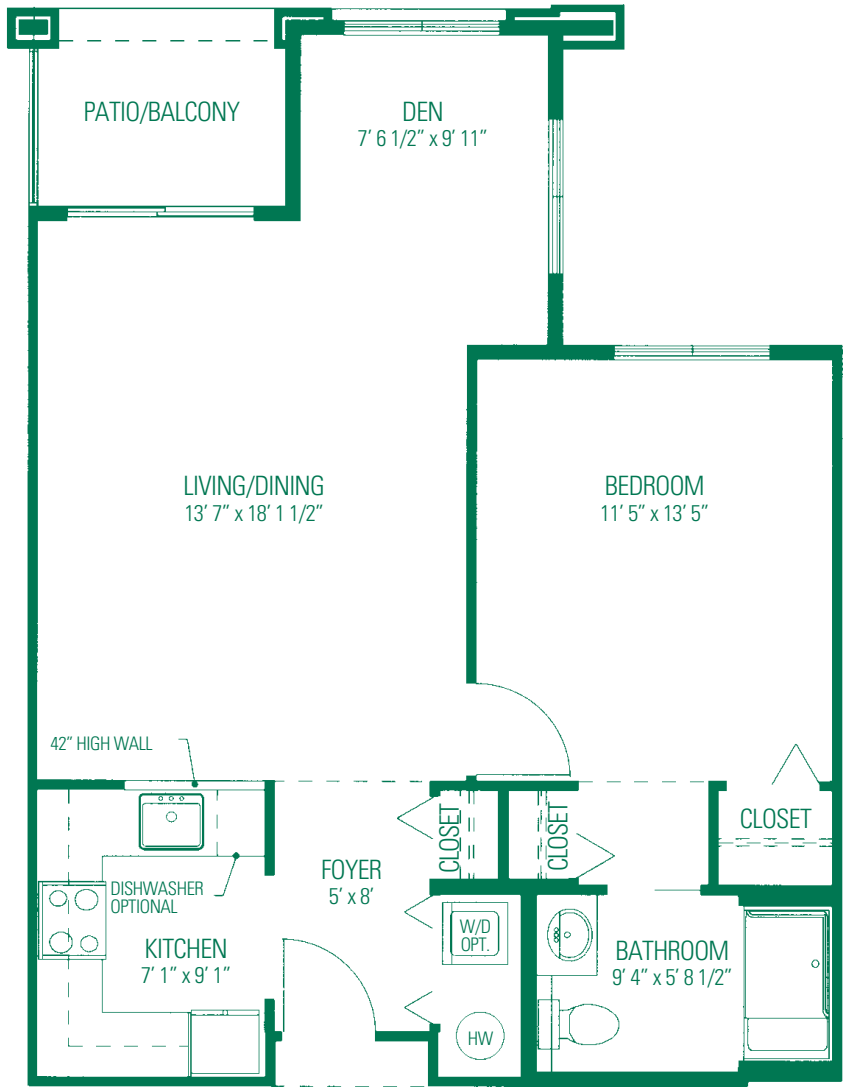

The Schuyler I

731 Square Feet

One Bedroom Master Suite with Bath,
Kitchen, Combination Living Room
and Dining Room, Den, Patio or Balcony
(Dimensions may vary slightly)