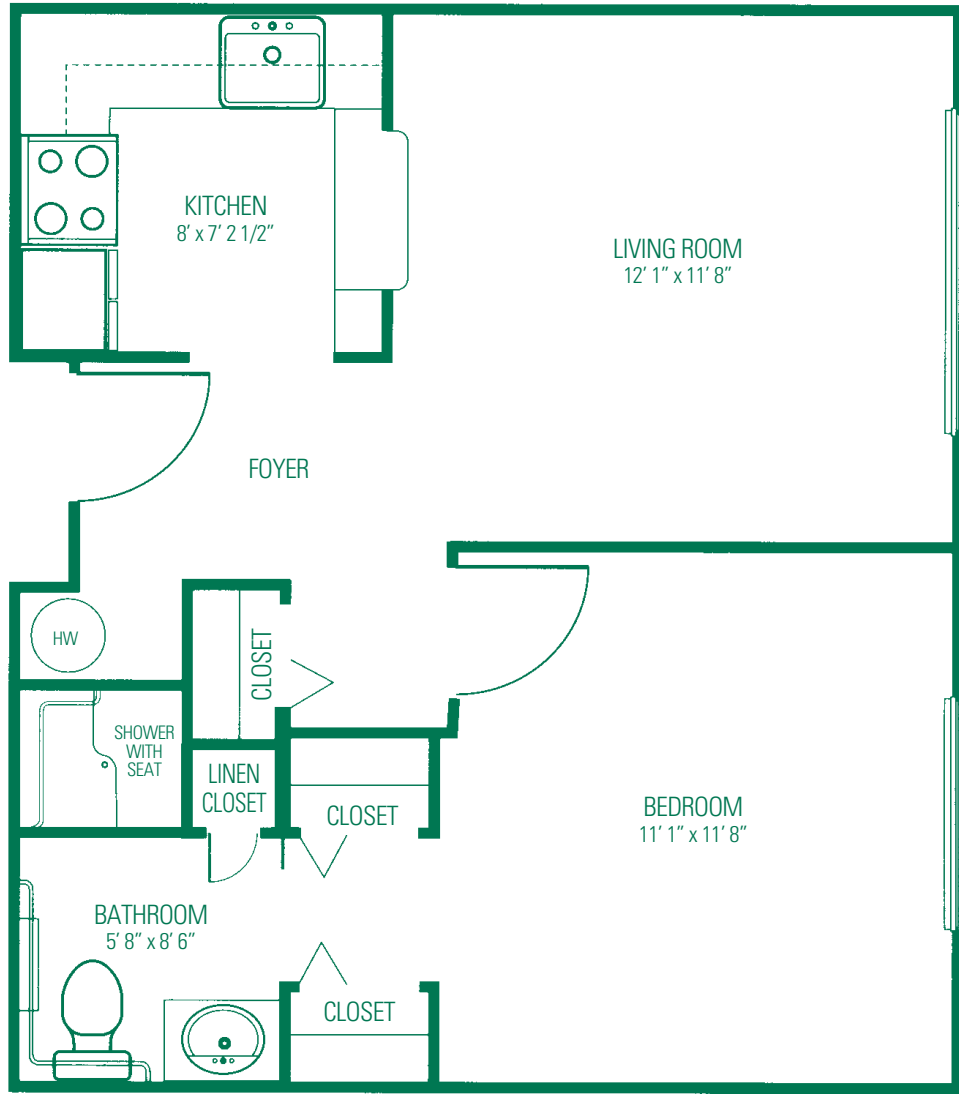

The Ten Eyck II

1,300 Square Feet
Two Bedrooms, Two Baths,
Eat-in Kitchen, Combination Living Room
and Dining Room
(Dimensions may vary slightly)

40 Autumn Drive
Slingerlands, NY 12159
(518) 482-8774
EddySeniorLiving.com/Beverwyck

The Van Allen

607 Square Feet

One Bedroom and Bath, Kitchen,
Combination Living Room
and Dining Room, Patio or Balcony
(Dimensions may vary slightly)

40 Autumn Drive
Slingerlands, NY 12159
(518) 482-8774
EddySeniorLiving.com/Beverwyck

Setting the Standard in Independent
Senior Living, Enriched Housing
and Skilled Nursing Services

The Melville

514 Square Feet
One Bedroom and Bath,
Eat-in Kitchen, Living Room
(Dimensions may vary slightly)

One Bedroom Master Suite with Bath,
Kitchen, Combination Living Room
and Dining Room, Den, Patio or Balcony
(Dimensions may vary slightly)

40 Autumn Drive
Slingerlands, NY 12159
(518) 482-8774
EddySeniorLiving.com/Beverwyck