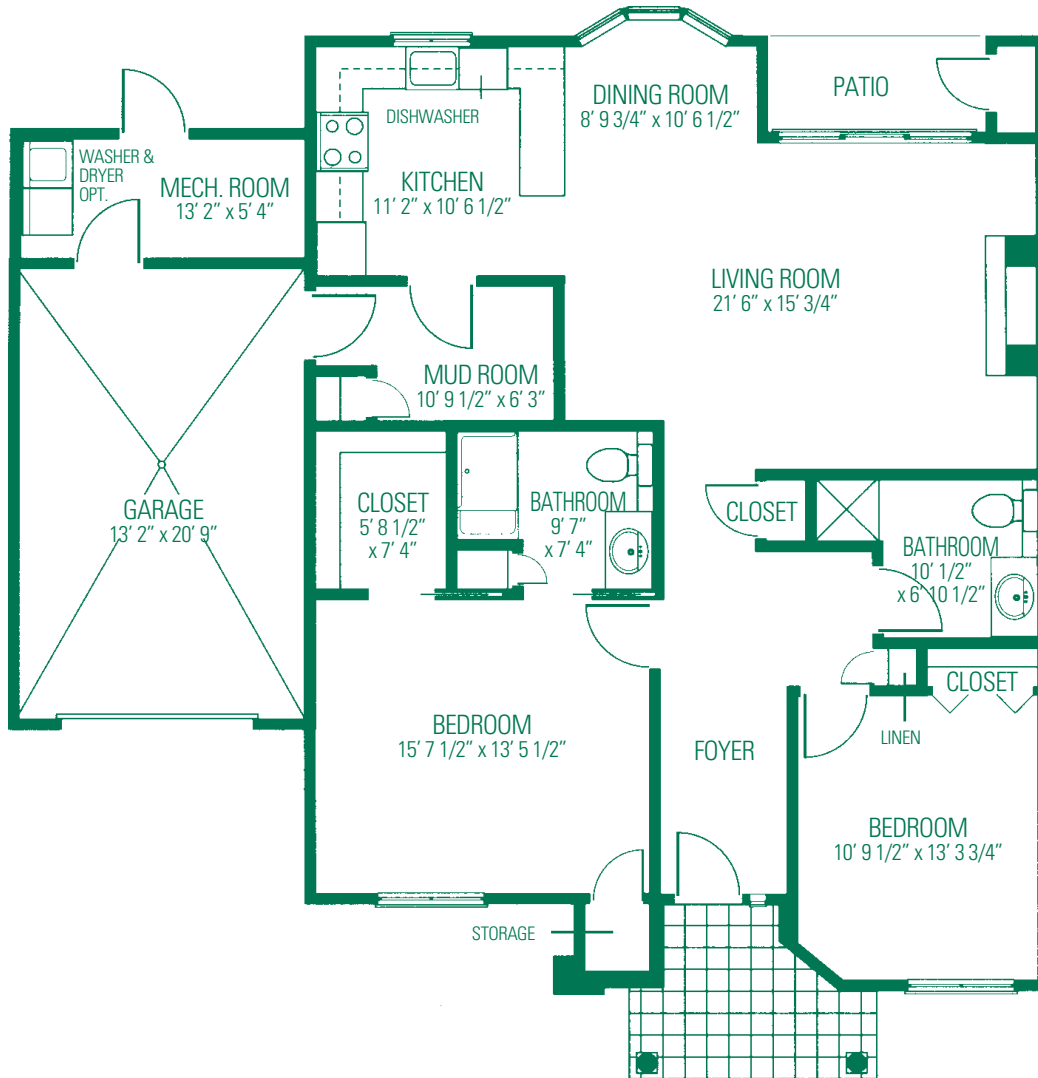

One Bedroom Master Suite with Bath,
Kitchen, Combination Living Room
and Dining Room, Den, Patio or Balcony
(Dimensions may vary slightly)

40 Autumn Drive
Slingerlands, NY 12159
(518) 482-8774
EddySeniorLiving.com/Beverwyck

Beverwyck
Setting the Standard in Independent
Senior Living, Enriched Housing
and Skilled Nursing Services

The Schuyler II

815 Square Feet

One Bedroom and Bath,
Eat-in Kitchen, Combination Living Room
and Dining Room, Den, Patio or Balcony
(Dimensions may vary slightly)

Setting the Standard in Independent
Senior Living, Enriched Housing
and Skilled Nursing Services

40 Autumn Drive
Slingerlands, NY 12159
(518) 482-8774
EddySeniorLiving.com/Beverwyck

The Cottage

1,661 to 1,824 Square Feet
Two Bedrooms, Two Baths, Kitchen,
Dining Room, Living Room with Optional Fireplace,
Patio, Attached Garage
(Dimensions may vary slightly)

2,564 Square Feet

Two Bedrooms, Two Baths,
Kitchen, Dining Room, Den,
Living Room with Fireplace,
Patio/Deck, Screened-in Porch,
Attached Oversized Garage

Beverwyck

Setting the Standard in Independent
Senior Living, Enriched Housing
and Skilled Nursing Services