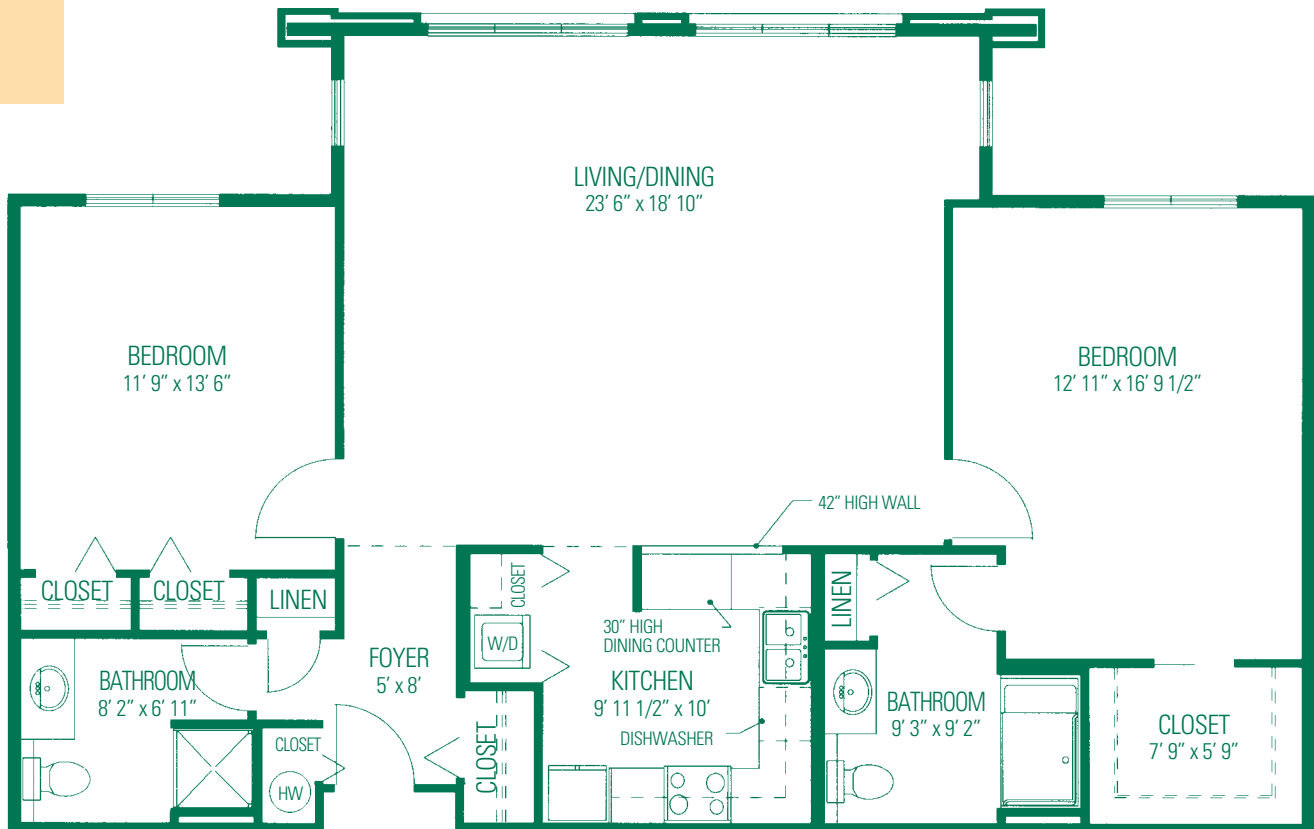

40 Autumn Drive
Slingerlands, NY 12159
(518) 482-8774
EddySeniorLiving.com/Beverwyck

The Stuyvesant II

829 Square Feet

One Bedroom, One-and-a-half Baths,
Kitchen, Combination Living Room
& Dining Room, Patio or Balcony
(Dimensions may vary slightly)

1,093 Square Feet

Two Bedrooms, Two Baths, Kitchen,
Separate Living and Dining Rooms,
Patio or Balcony
(Dimensions may vary slightly)

40 Autumn Drive
Slingerlands, NY 12159
(518) 482-8774
EddySeniorLiving.com/Beverwyck

The Ten Eyck II

1,300 Square Feet
Two Bedrooms, Two Baths,
Eat-in Kitchen, Combination Living Room
and Dining Room
(Dimensions may vary slightly)

40 Autumn Drive
Slingerlands, NY 12159
(518) 482-8774
EddySeniorLiving.com/Beverwyck

The Van Allen

607 Square Feet

One Bedroom and Bath, Kitchen,
Combination Living Room
and Dining Room, Patio or Balcony
(Dimensions may vary slightly)

40 Autumn Drive
Slingerlands, NY 12159
(518) 482-8774
EddySeniorLiving.com/Beverwyck